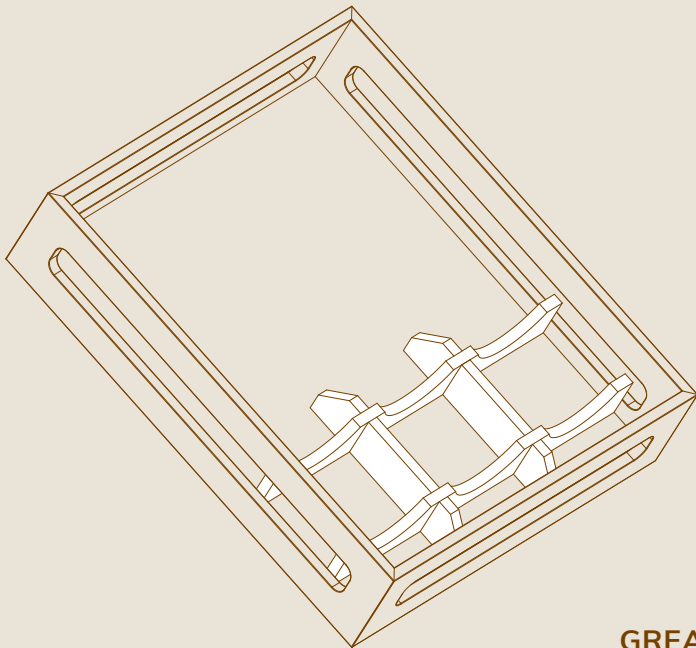

mogogo

Canvas
SHELVING SYSTEM

BOTTLE HOLDER

ASSEMBLY INSTRUCTIONS

PARTS

x2

(A)

x2

(B)

ASSEMBLY

1

2

3

GREAT JOB, YOUR GOOD TO GO!