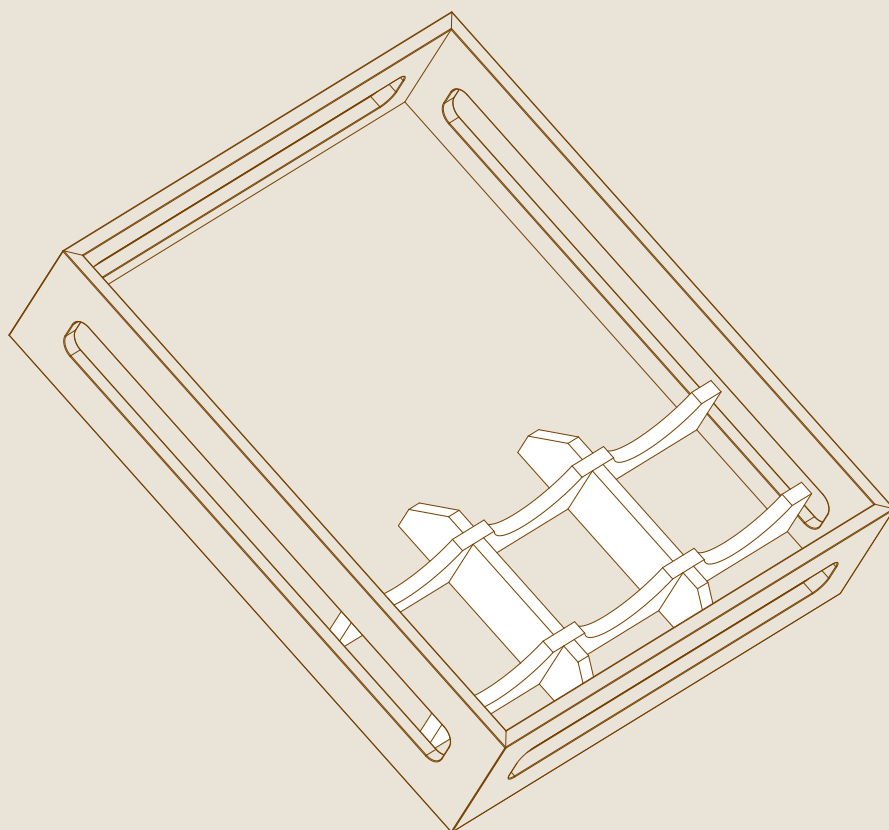

mogogo

Canvas
SHELVING SYSTEM

BOTTLE HOLDER

ASSEMBLY INSTRUCTIONS

PARTS

x2

(A)

x2

(B)

ASSEMBLY

1

2

3

GREAT JOB, YOUR GOOD TO GO!