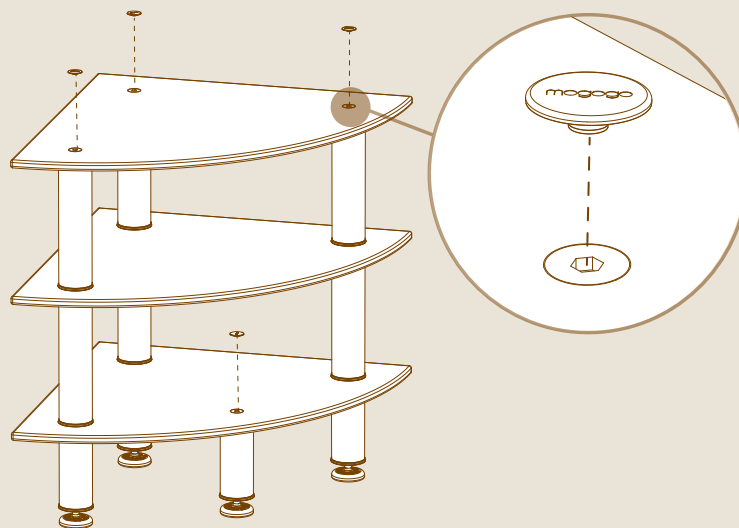

X4

M16 ALLEN SCREWS

X4

SCREW CAPS

X2

CORNER UNIT PANEL L29.5" W29.5" | L75cm W75cm

X1

CORNER UNIT BOTTOM PANEL L29.5" W29.5" | L75cm W75cm

X6

12" | 30cm SEGMENTS

X4

ADJUSTABLE LEGS

ASSEMBLY

1

2

3

4

5

6

7

Use multiple Corner Units to create endless configuration shapes.

YOU'RE ALL DONE, WAY TO GO!