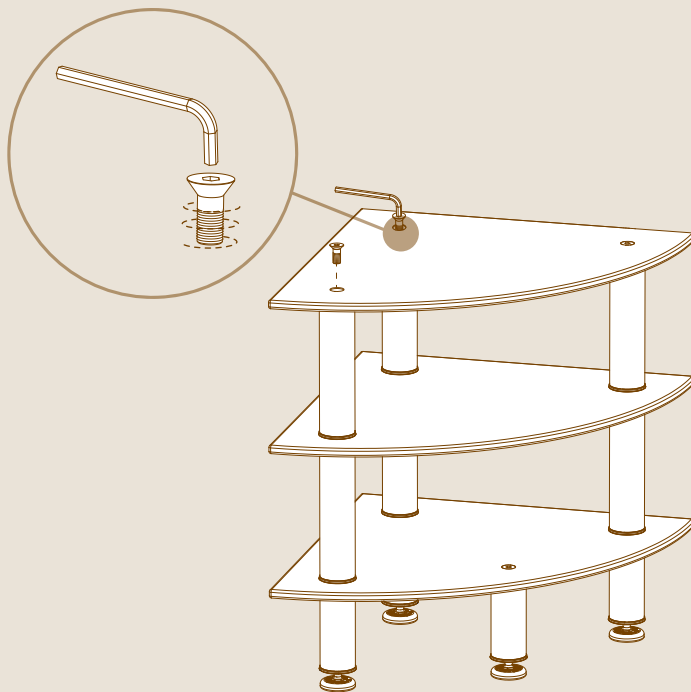

mogogo

Modular

SYSTEM

CLASSIC CORNER UNIT

ASSEMBLY INSTRUCTIONS

PARTS

X1

ALLEN KEY FOR M16

X6

12" | 30cm SEGMENTS

X4

ADJUSTABLE LEGS

ASSEMBLY

1

2

3

4

5

6

7

Use multiple Corner Units to create endless configuration shapes.

YOU'RE ALL DONE, WAY TO GO!