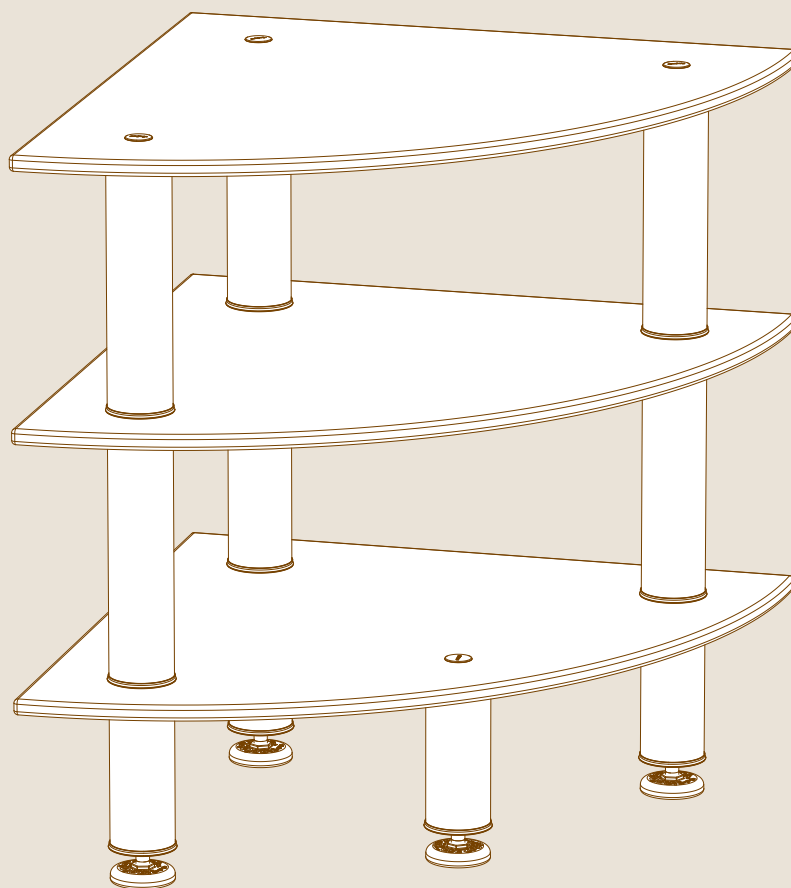

mogogo

Modular

SYSTEM

CLASSIC CORNER UNIT

ASSEMBLY INSTRUCTIONS

PARTS

X1

ALLEN KEY FOR M16

X4

M16 ALLEN SCREWS

X4

SCREW CAPS

X2

CORNER UNIT PANEL L29.5" W29.5" | L75cm W75cm

X1

CORNER UNIT BOTTOM PANEL L29.5" W29.5" | L75cm W75cm

X6

12" | 30cm SEGMENTS

X4

ADJUSTABLE LEGS

ASSEMBLY

1

2

3

4

5

6

7

Use multiple Corner Units to create endless configuration shapes.

YOU'RE ALL DONE, WAY TO GO!