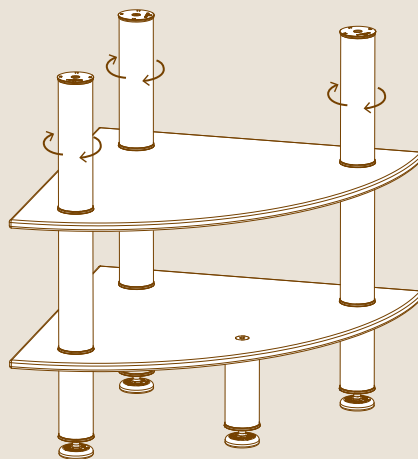

mogogo

Modular

SYSTEM

CLASSIC CORNER UNIT

ASSEMBLY INSTRUCTIONS

PARTS

X1

ALLEN KEY FOR M16

X4

M16 ALLEN SCREWS

X4

SCREW CAPS

X2

CORNER UNIT PANEL L29.5" W29.5" | L75cm W75cm

X1

CORNER UNIT BOTTOM PANEL L29.5" W29.5" | L75cm W75cm

X6

12" | 30cm SEGMENTS

X4

ADJUSTABLE LEGS

ASSEMBLY

1

2

3

4

5

6

7

Use multiple Corner Units to create endless configuration shapes.

YOU'RE ALL DONE, WAY TO GO!