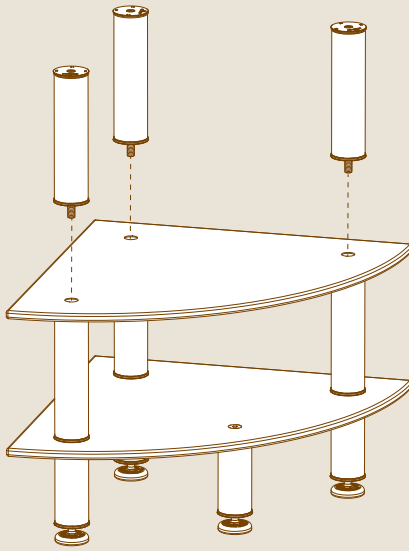

mogogo

Modular

SYSTEM

CLASSIC CORNER UNIT

ASSEMBLY INSTRUCTIONS

PARTS

X1

ALLEN KEY FOR M16

X4

M16 ALLEN SCREWS

X4

SCREW CAPS

X2

CORNER UNIT PANEL L29.5" W29.5" | L75cm W75cm

X1

CORNER UNIT BOTTOM PANEL L29.5" W29.5" | L75cm W75cm

X6

12" | 30cm SEGMENTS

X4

ADJUSTABLE LEGS

ASSEMBLY

1

2

3

4

5

6

7

Use multiple Corner Units to create endless configuration shapes.

YOU'RE ALL DONE, WAY TO GO!