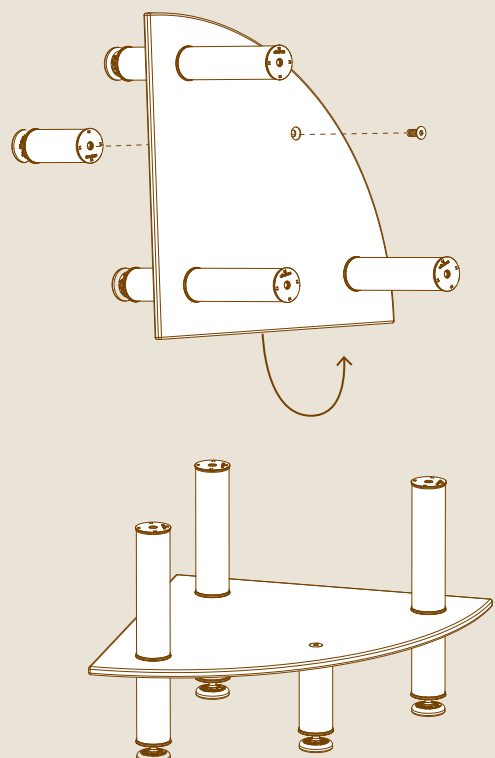

mogogo

Modular

SYSTEM

CLASSIC CORNER UNIT

ASSEMBLY INSTRUCTIONS

PARTS

X1

ALLEN KEY FOR M16

X6

12" | 30cm SEGMENTS

X4

ADJUSTABLE LEGS

ASSEMBLY

1

2

3

4

5

6

7

Use multiple Corner Units to create endless configuration shapes.

YOU'RE ALL DONE, WAY TO GO!