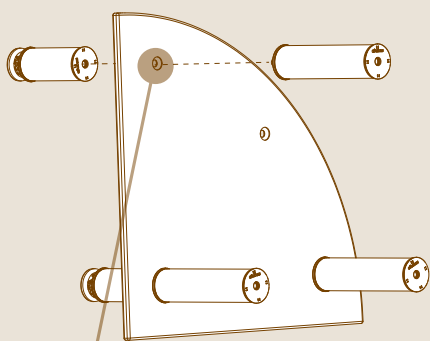

X4

M16 ALLEN SCREWS

X4

SCREW CAPS

X2

CORNER UNIT PANEL L29.5" W29.5" | L75cm W75cm

X1

CORNER UNIT BOTTOM PANEL L29.5" W29.5" | L75cm W75cm

X6

12" | 30cm SEGMENTS

X4

ADJUSTABLE LEGS

ASSEMBLY

1

2

3

4

5

6

7

Use multiple Corner Units to create endless configuration shapes.

YOU'RE ALL DONE, WAY TO GO!