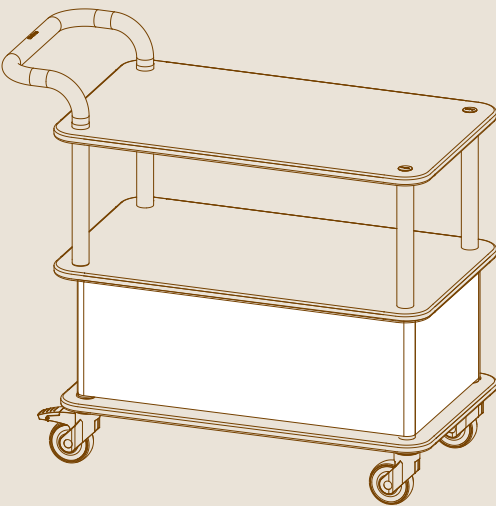

mogogo

Rollin

SERVICE CARTS

QUICK COVER FOR SERVICE CART

ASSEMBLY INSTRUCTIONS

PARTS

x2

QUICK COVER FOR SERVICE CART L70" W12.6" | L178cm W32cm

ASSEMBLY

1

2

3

Evenly tighten the quick-cover using the bars on both sides.

DESIGN PROPOSALS

GREAT JOB, YOUR GOOD TO GO!