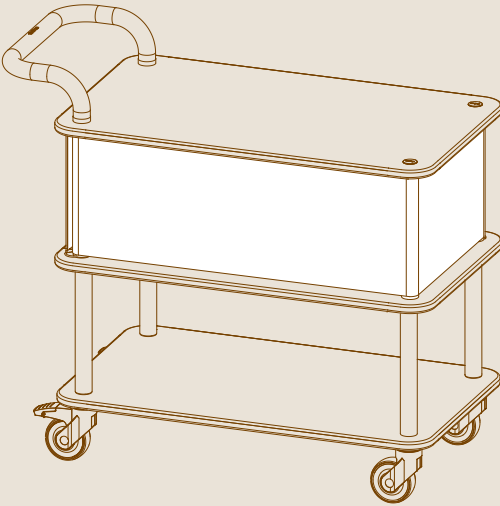

mogogo

Rollin

SERVICE CARTS

QUICK COVER FOR SERVICE CART

ASSEMBLY INSTRUCTIONS

PARTS

x2

QUICK COVER FOR SERVICE CART L70" W12.6" | L178cm W32cm

ASSEMBLY

1

2

3

Evenly tighten the quick-cover using the bars on both sides.

DESIGN PROPOSALS

GREAT JOB, YOUR GOOD TO GO!