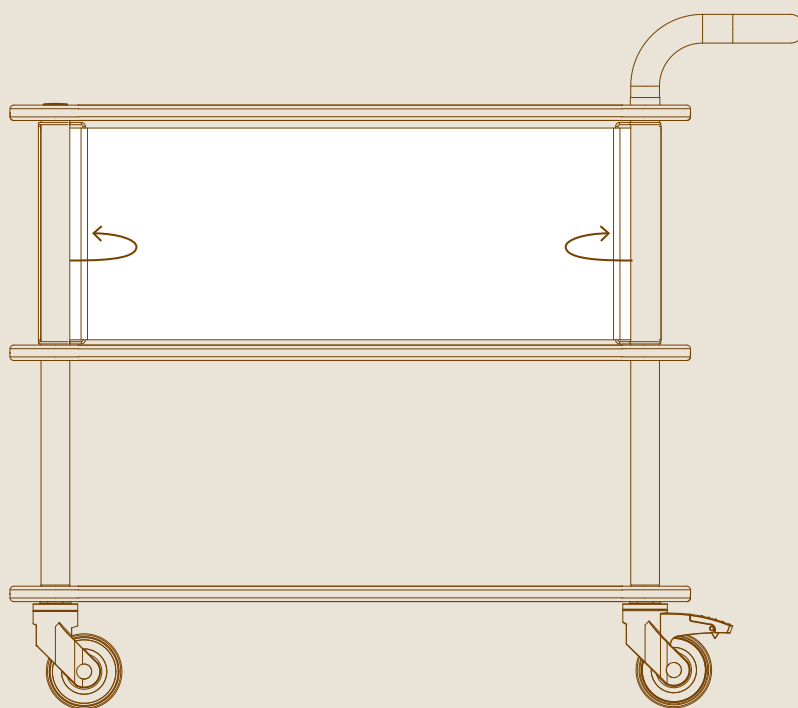

mogogo

Rollin

SERVICE CARTS

QUICK COVER FOR SERVICE CART

ASSEMBLY INSTRUCTIONS

PARTS

x2

QUICK COVER FOR SERVICE CART L70" W12.6" | L178cm W32cm

ASSEMBLY

1

2

3

Evenly tighten the quick-cover using the bars on both sides.

DESIGN PROPOSALS

GREAT JOB, YOUR GOOD TO GO!