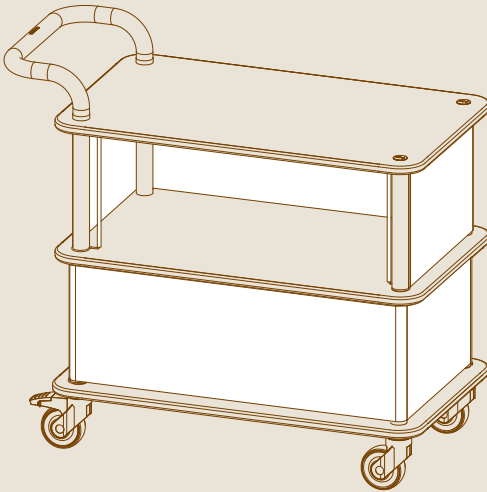

mogogo

Rollin

SERVICE CARTS

QUICK COVER FOR SERVICE CART

ASSEMBLY INSTRUCTIONS

PARTS

x2

QUICK COVER FOR SERVICE CART L70" W12.6" | L178cm W32cm

ASSEMBLY

1

2

3

Evenly tighten the quick-cover using the bars on both sides.

DESIGN PROPOSALS

GREAT JOB, YOUR GOOD TO GO!