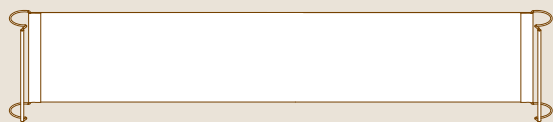

mogogo

Rollin

SERVICE CARTS

QUICK COVER FOR SERVICE CART

ASSEMBLY INSTRUCTIONS

PARTS

x2

QUICK COVER FOR SERVICE CART L70" W12.6" | L178cm W32cm

ASSEMBLY

1

2

3

Evenly tighten the quick-cover using the bars on both sides.

DESIGN PROPOSALS

GREAT JOB, YOUR GOOD TO GO!