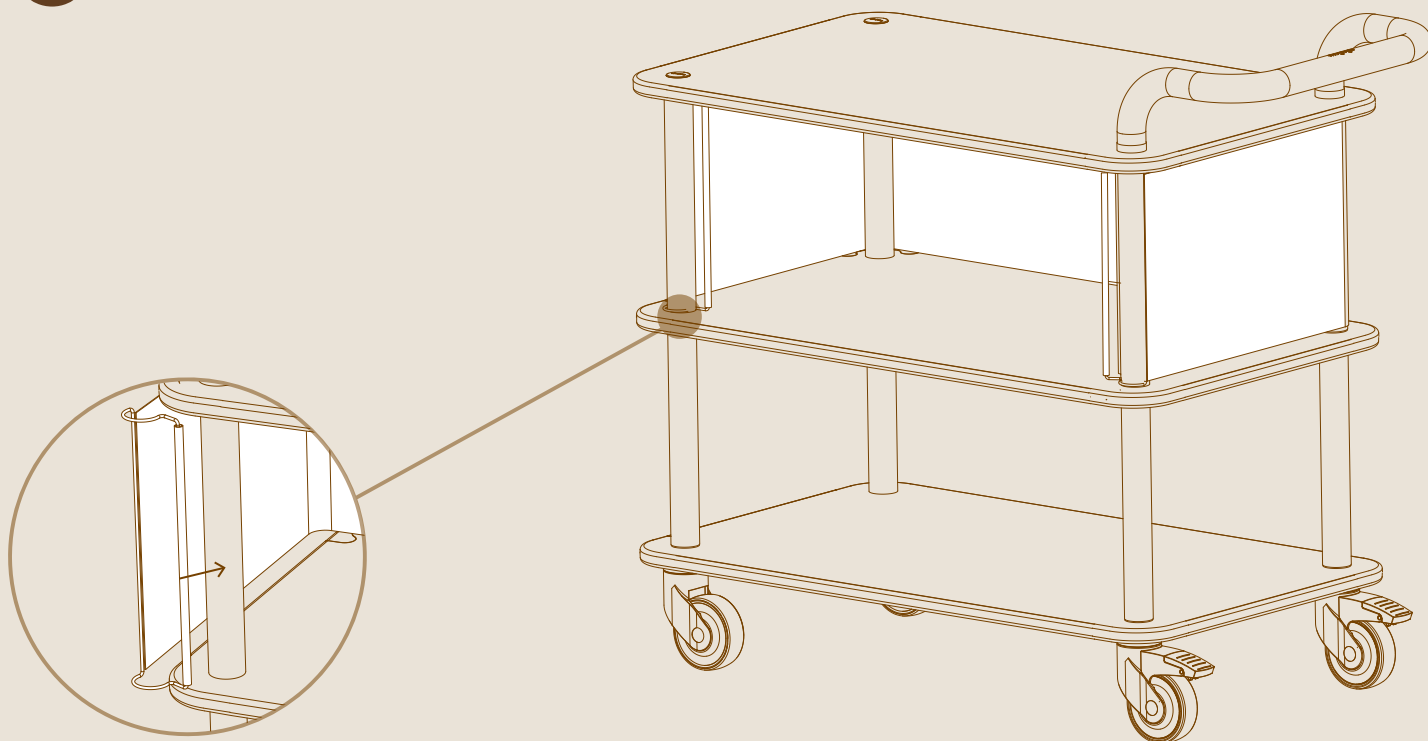

mogogo

Rollin

SERVICE CARTS

QUICK COVER FOR SERVICE CART

ASSEMBLY INSTRUCTIONS

PARTS

x2

QUICK COVER FOR SERVICE CART L70" W12.6" | L178cm W32cm

ASSEMBLY

1

2

3

Evenly tighten the quick-cover using the bars on both sides.

DESIGN PROPOSALS

GREAT JOB, YOUR GOOD TO GO!