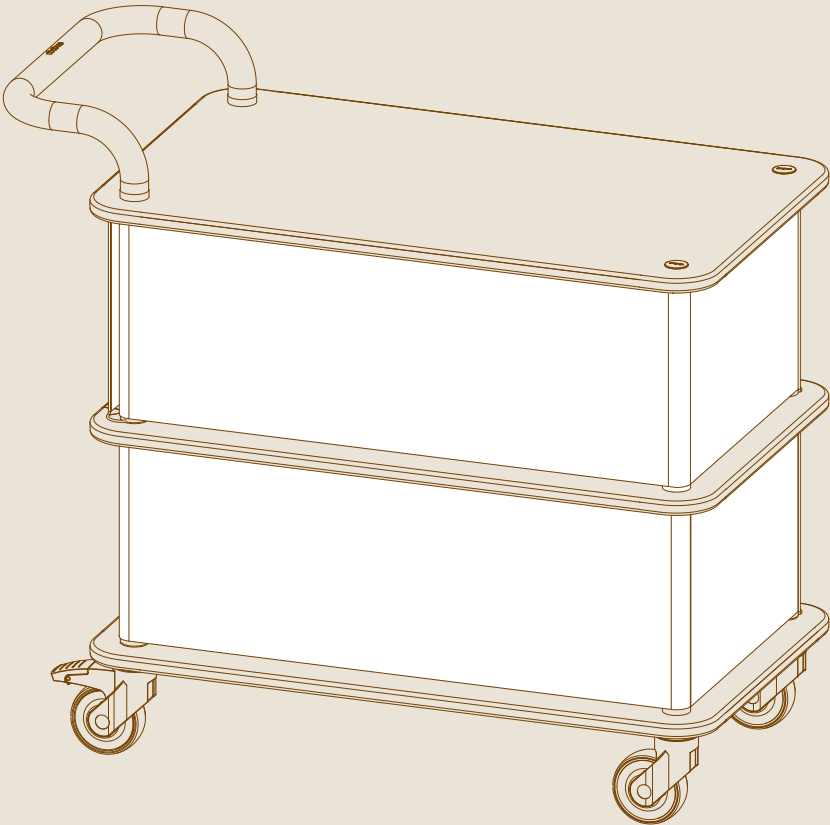

mogogo

Rollin

SERVICE CARTS

QUICK COVER FOR SERVICE CART

ASSEMBLY INSTRUCTIONS

PARTS

x2

QUICK COVER FOR SERVICE CART L70" W12.6" | L178cm W32cm

ASSEMBLY

1

2

3

Evenly tighten the quick-cover using the bars on both sides.

DESIGN PROPOSALS

GREAT JOB, YOUR GOOD TO GO!