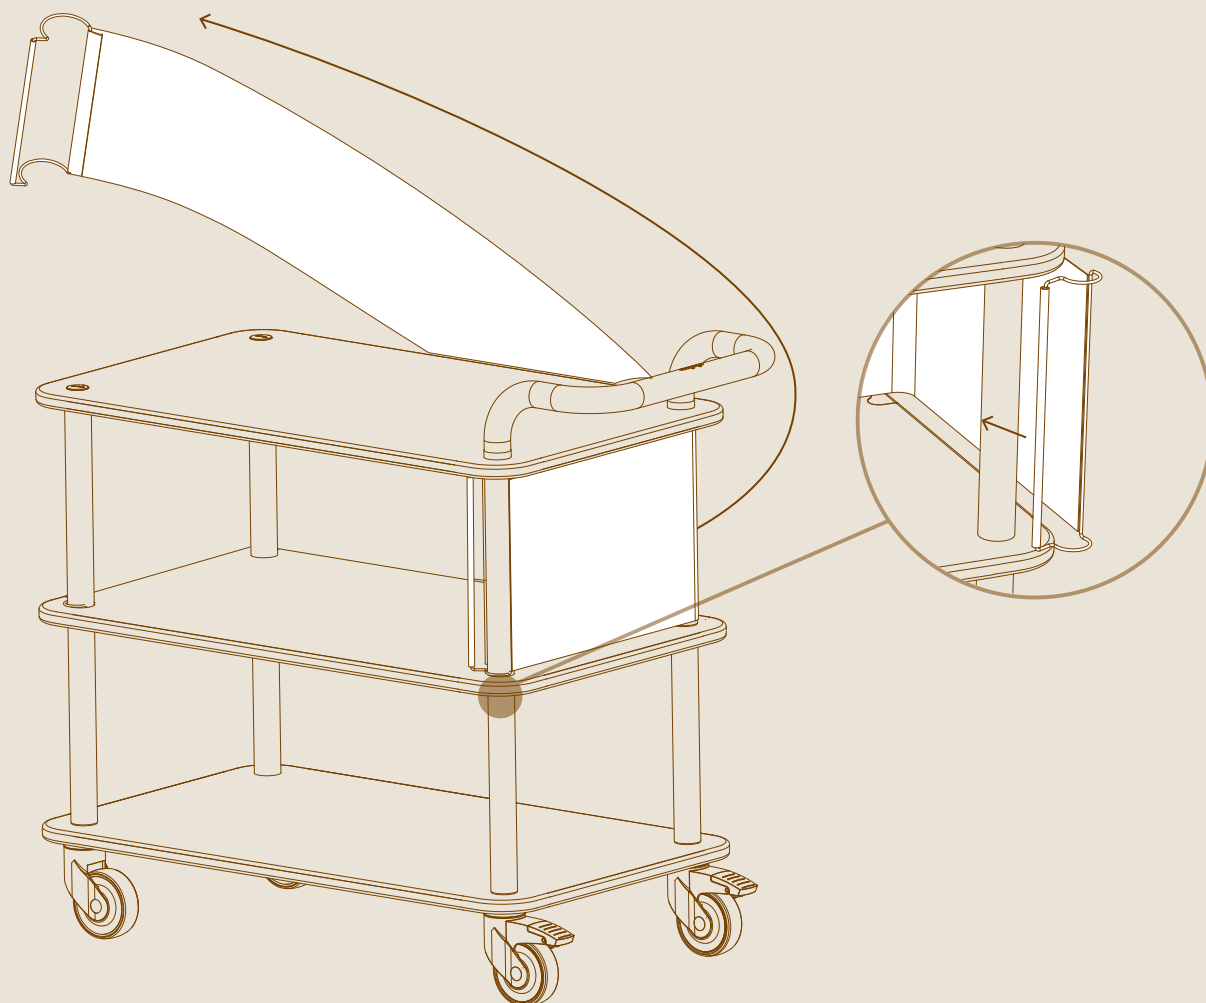

mogogo

Rollin

SERVICE CARTS

QUICK COVER FOR SERVICE CART

ASSEMBLY INSTRUCTIONS

PARTS

x2

QUICK COVER FOR SERVICE CART L70" W12.6" | L178cm W32cm

ASSEMBLY

1

2

3

Evenly tighten the quick-cover using the bars on both sides.

DESIGN PROPOSALS

GREAT JOB, YOUR GOOD TO GO!