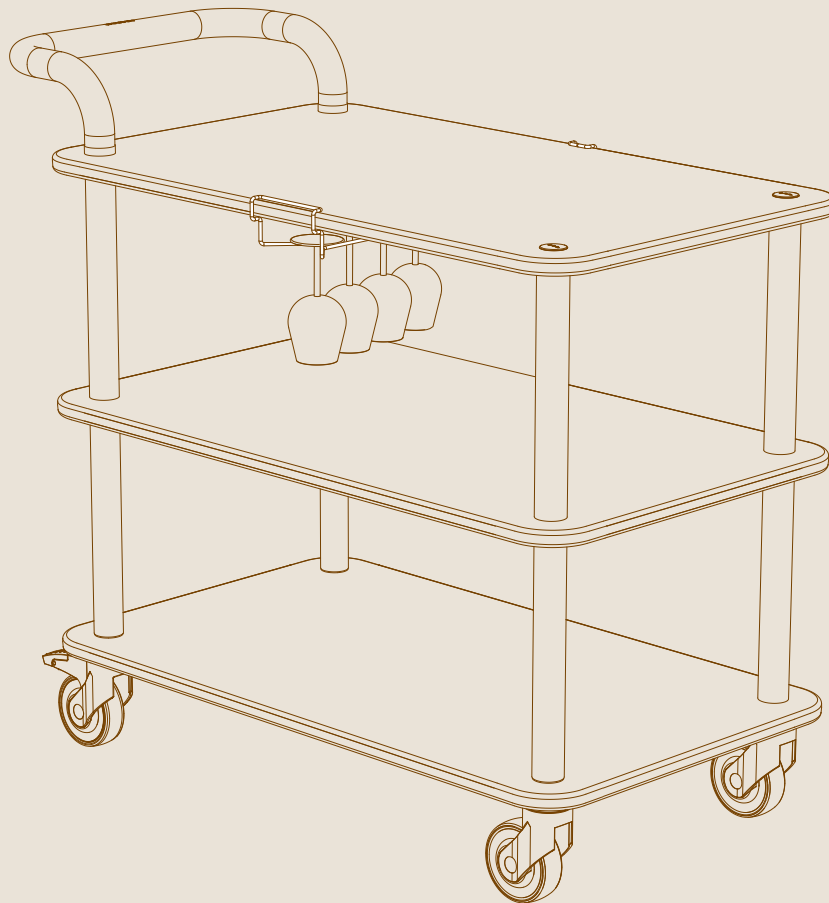

mogogo

Rollin  
SERVICE CARTS

---

**WINE GLASS HOLDER**  
ASSEMBLY INSTRUCTIONS

# PARTS

x1

WINE GLASS HOLDER

# ASSEMBLY

1

2

**JOB WELL DONE, WAY TO GO!**