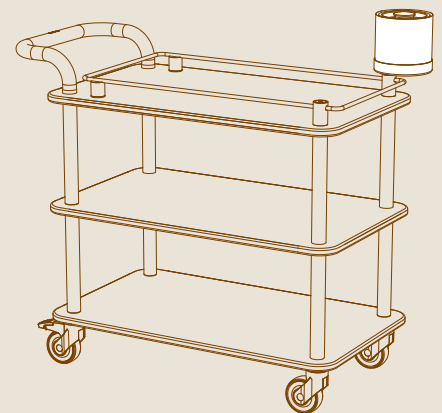

mogogo

Rollin
SERVICE CARTS

ICE BUCKET

ASSEMBLY INSTRUCTIONS

PARTS

X1

ALLEN KEY FOR M16

X1

M16X100MM SCREW ROUND HEAD

X1

ICE BUCKET

X1

ICE BUCKET HOLDER

ASSEMBLY

1

2