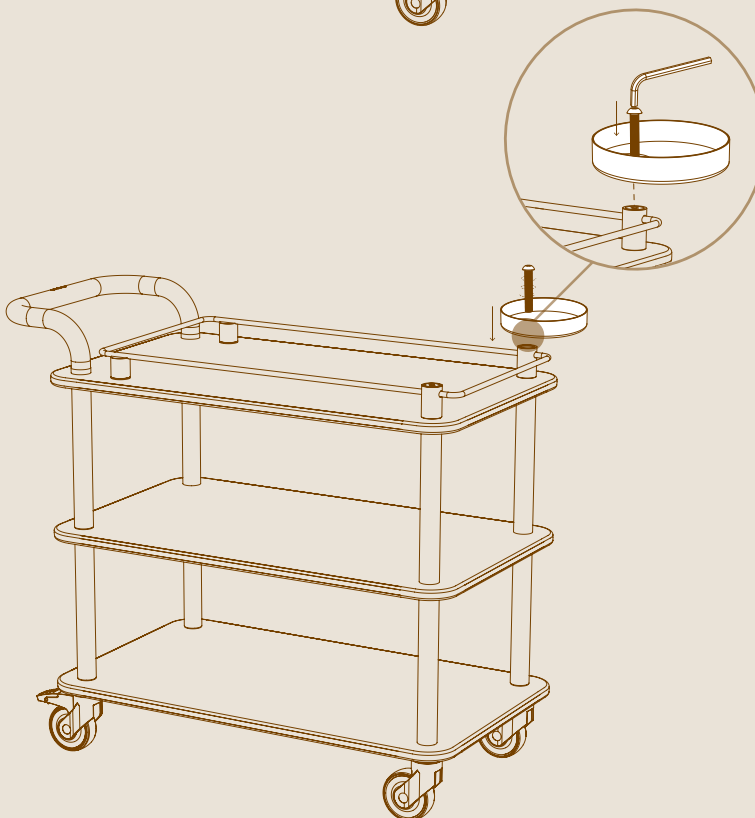

mogogo

Rollin
SERVICE CARTS

ICE BUCKET

ASSEMBLY INSTRUCTIONS

PARTS

X1

ALLEN KEY FOR M16

X1

M16X100MM SCREW ROUND HEAD

X1

ICE BUCKET

X1

ICE BUCKET HOLDER

ASSEMBLY

1

2