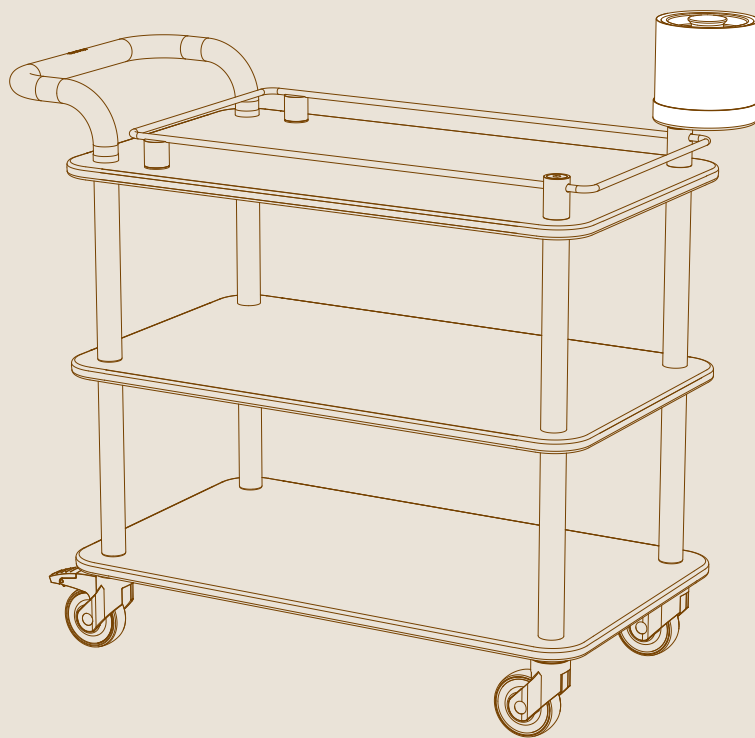

mogogo

Rollin
SERVICE CARTS

ICE BUCKET

ASSEMBLY INSTRUCTIONS

PARTS

X1

ALLEN KEY FOR M16

X1

M16X100MM SCREW ROUND HEAD

X1

ICE BUCKET

X1

ICE BUCKET HOLDER

ASSEMBLY

1

2