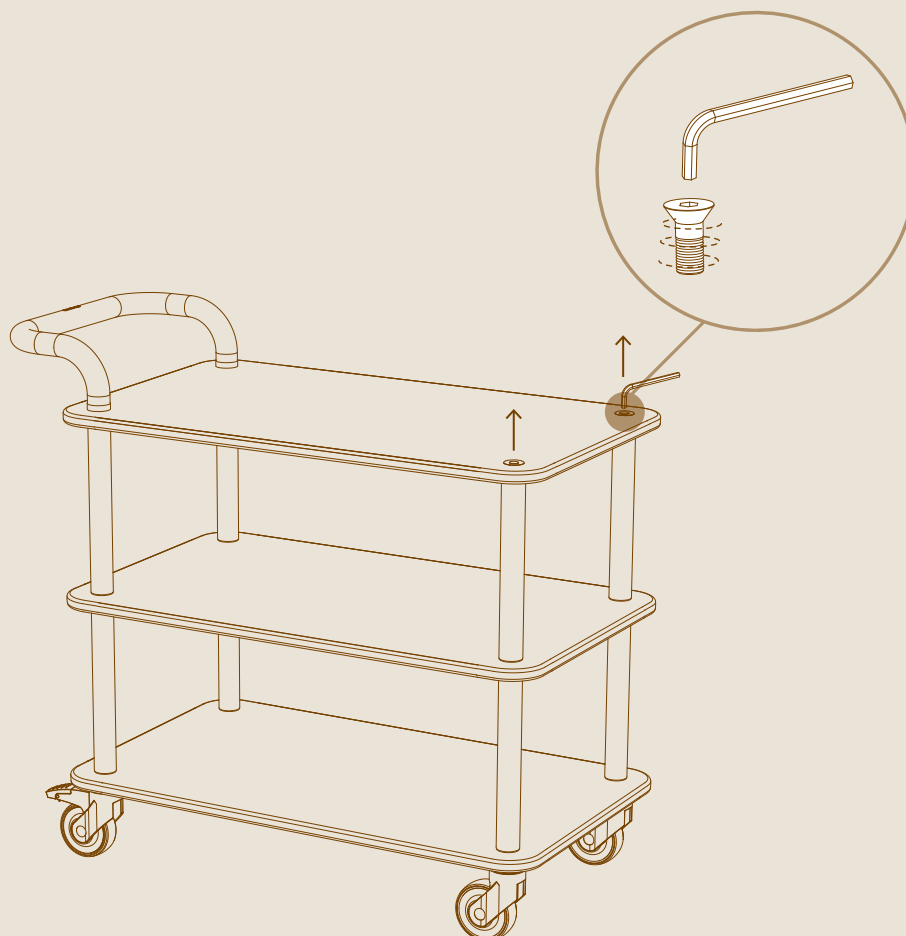

mogogo

Rollin

SERVICE CARTS

TOP RAIL BORDER

ASSEMBLY INSTRUCTIONS

PARTS

x1

ALLEN KEY FOR M16

x2

4" M16 ALLEN SCREWS L4" | L10cm

x1

TOP RAIL BORDER

ASSEMBLY

1

2

3