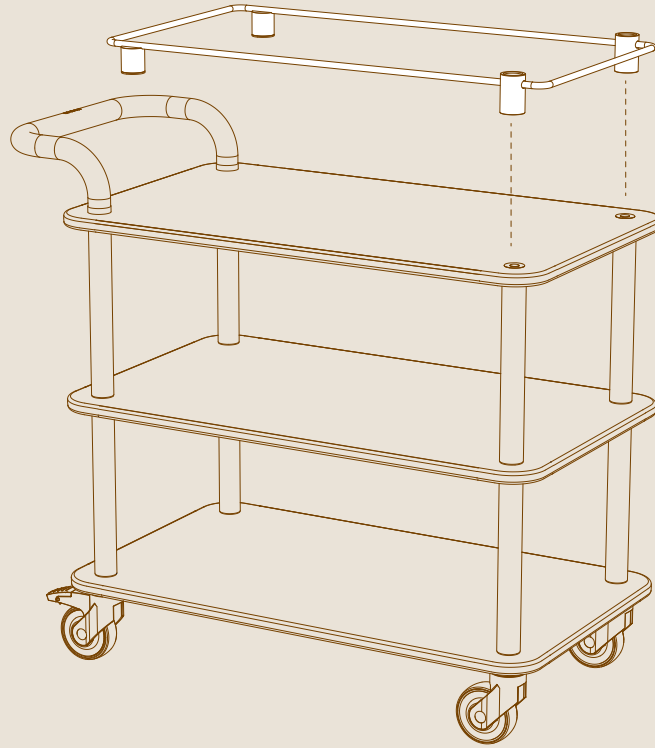

mogogo

Rollin

SERVICE CARTS

TOP RAIL BORDER

ASSEMBLY INSTRUCTIONS

PARTS

x1

ALLEN KEY FOR M16

x2

4" M16 ALLEN SCREWS L4" | L10cm

x1

TOP RAIL BORDER

ASSEMBLY

1

2

3