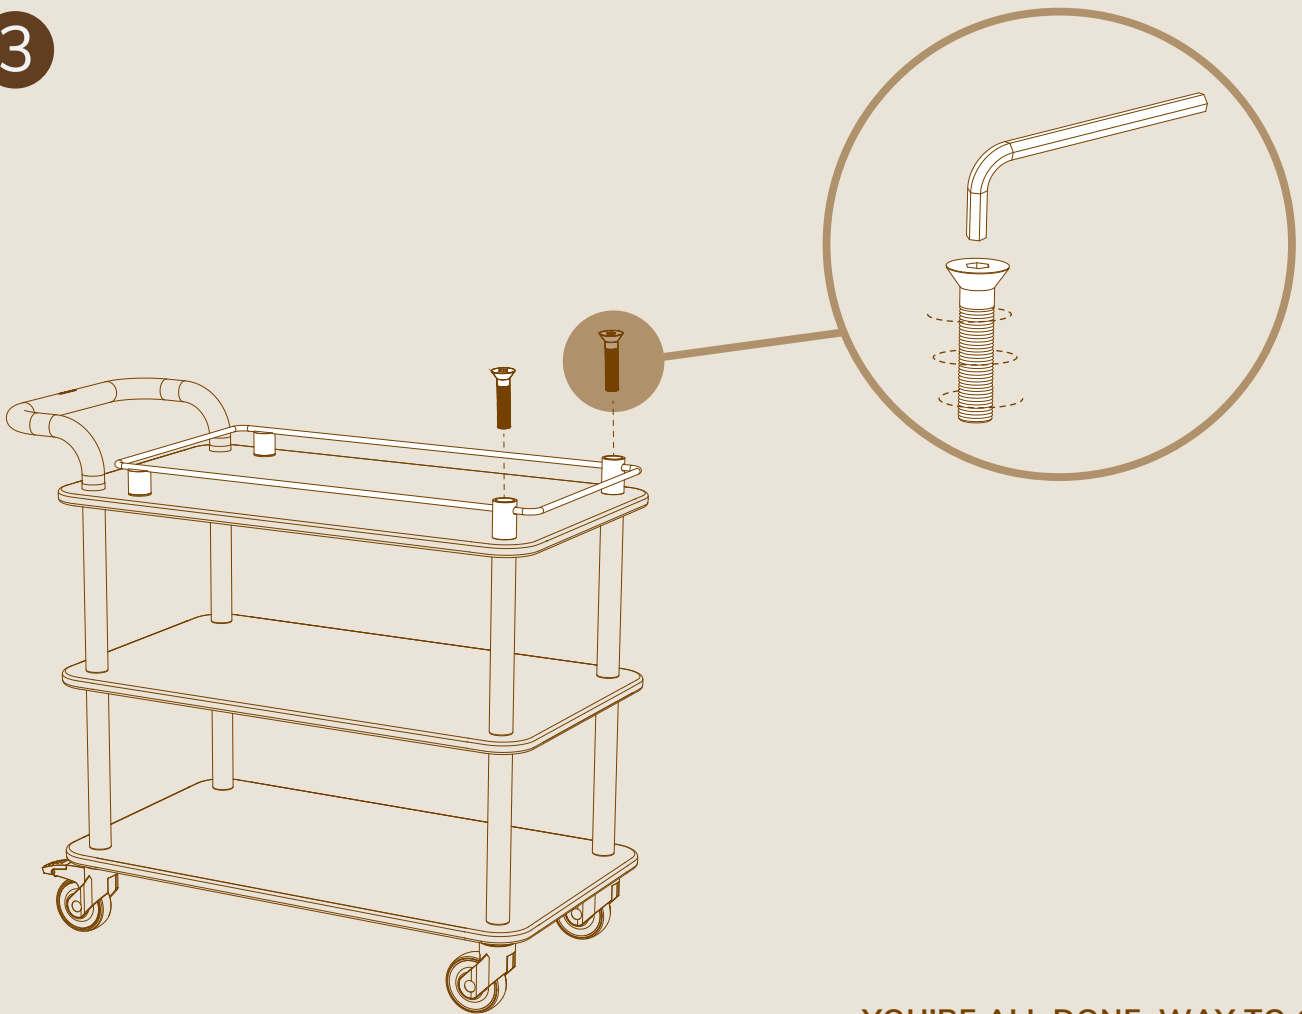

mogogo

Rollin

SERVICE CARTS

TOP RAIL BORDER

ASSEMBLY INSTRUCTIONS

PARTS

x1

ALLEN KEY FOR M16

x2

4" M16 ALLEN SCREWS L4" | L10cm

x1

TOP RAIL BORDER

ASSEMBLY

1

2

3