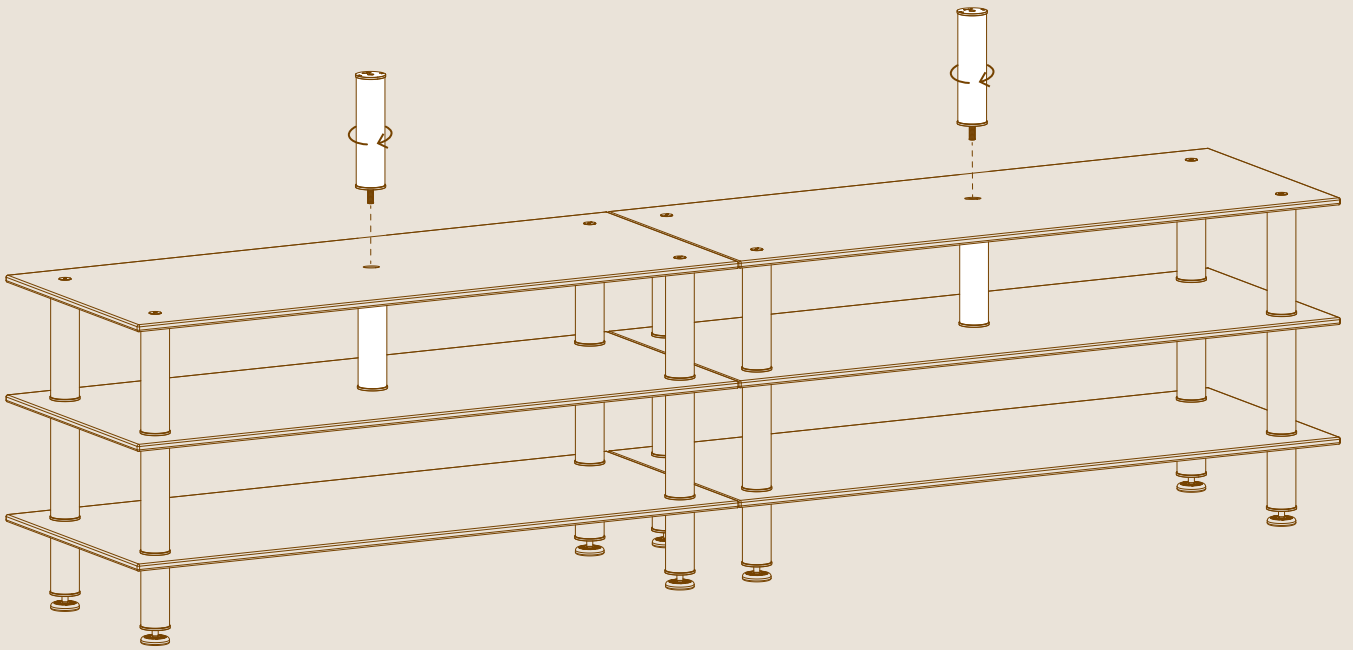

12" | 30cm SUPPORT SEGMENTS

ASSEMBLY

1

Join 2 large units with LP101-MH tops.

See Mid-hole Display Tabletop assembly instructions.

2

3

4