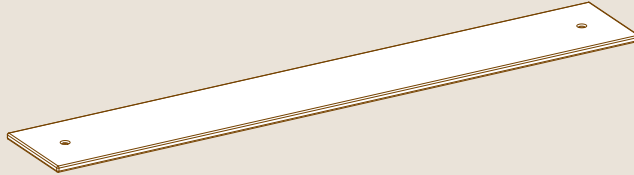

mogogo

Modular
SYSTEM

CLASSIC RANGE WIDE DISPLAY SHELF

ASSEMBLY INSTRUCTIONS

PARTS

X1

ALLEN KEY FOR M16

X2

M16 ALLEN SCREWS

X2

SCREW CAPS

X1

WIDE DISPLAY SHELF L80" W12" | L203cm W30.5cm

X2

12" | 30cm SEGMENTS

X2

12" | 30cm SUPPORT SEGMENTS

ASSEMBLY

1

Join 2 large units with LP101-MH tops.

See Mid-hole Display Tabletop assembly instructions.

2

3

4