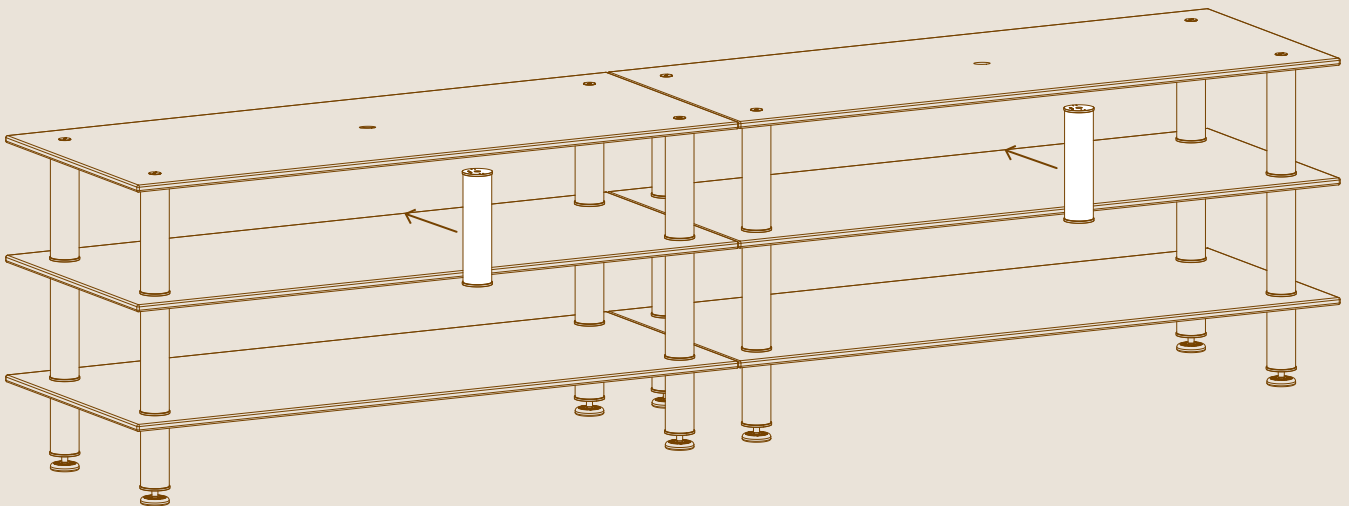

M16 ALLEN SCREWS

X2

SCREW CAPS

X1

WIDE DISPLAY SHELF L80" W12" | L203cm W30.5cm

X2

12" | 30cm SEGMENTS

X2

12" | 30cm SUPPORT SEGMENTS

ASSEMBLY

1

Join 2 large units with LP101-MH tops.

See Mid-hole Display Tabletop assembly instructions.

2

3

4