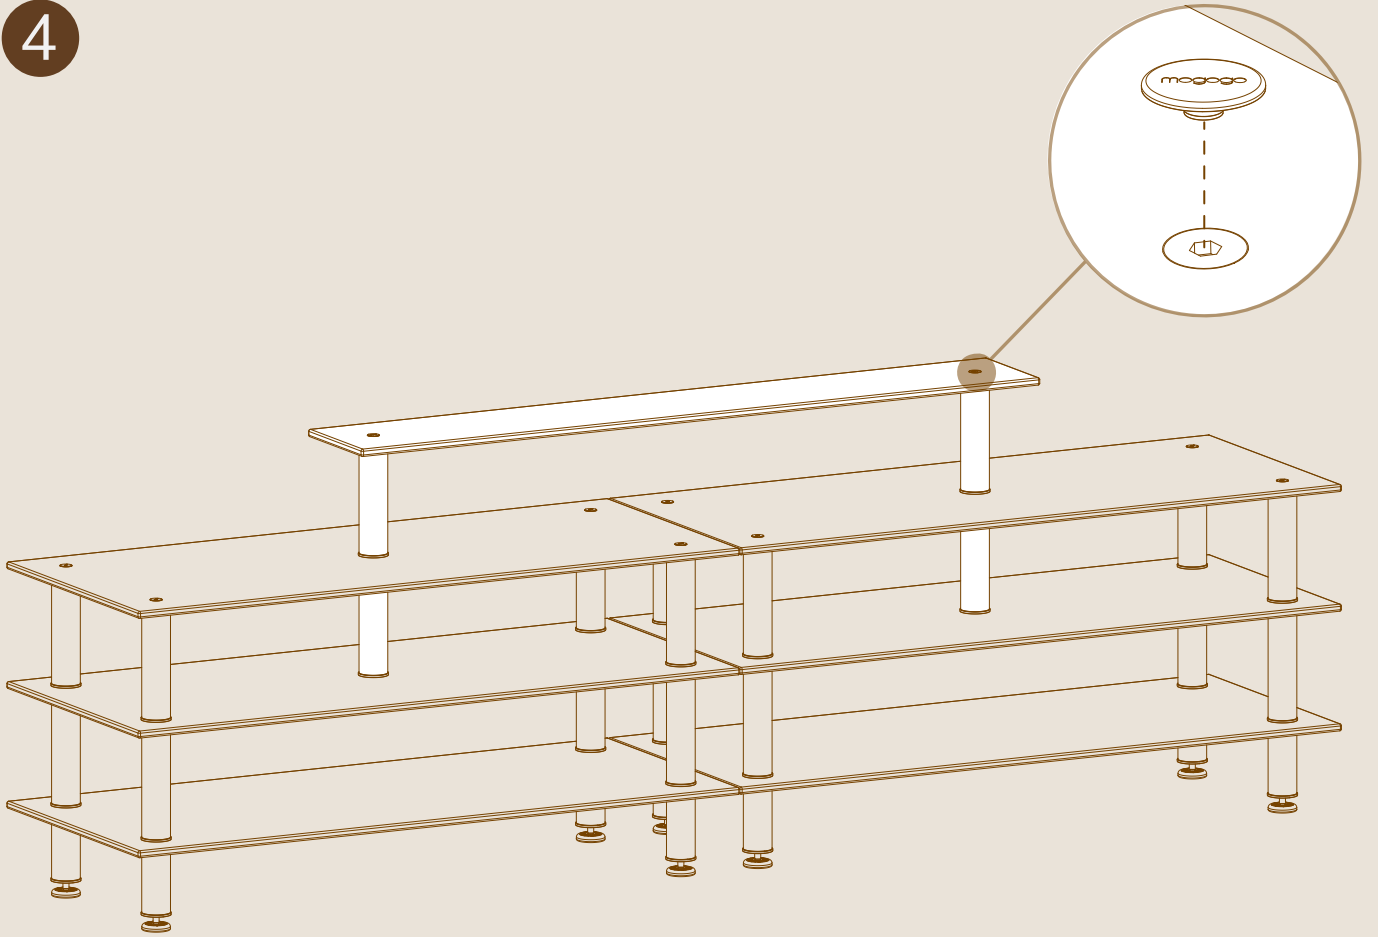

12" | 30cm SUPPORT SEGMENTS

ASSEMBLY

1

Join 2 large units with LP101-MH tops.

See Mid-hole Display Tabletop assembly instructions.

2

3

4