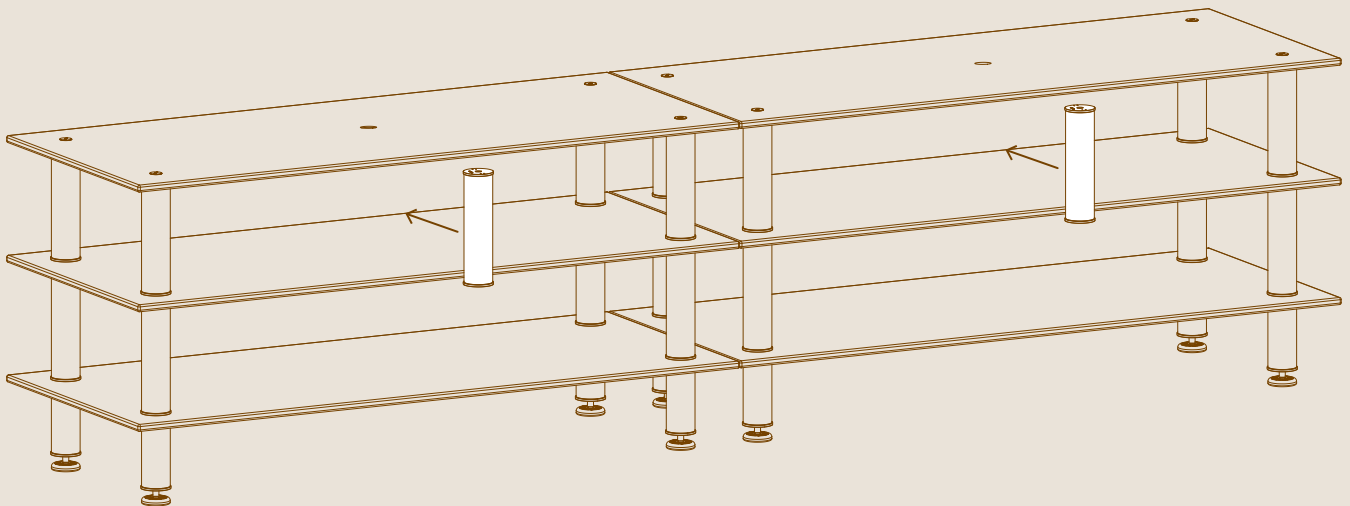

WIDE DISPLAY SHELF L80" W12" | L203cm W30.5cm

X2

12" | 30cm SEGMENTS

X2

12" | 30cm SUPPORT SEGMENTS

# ASSEMBLY

1

Join 2 large units with LP101-MH tops.

See Mid-hole Display Tabletop assembly instructions.

2

3

4

**MISSION ACCOMPLISHED, WAY TO GO!**