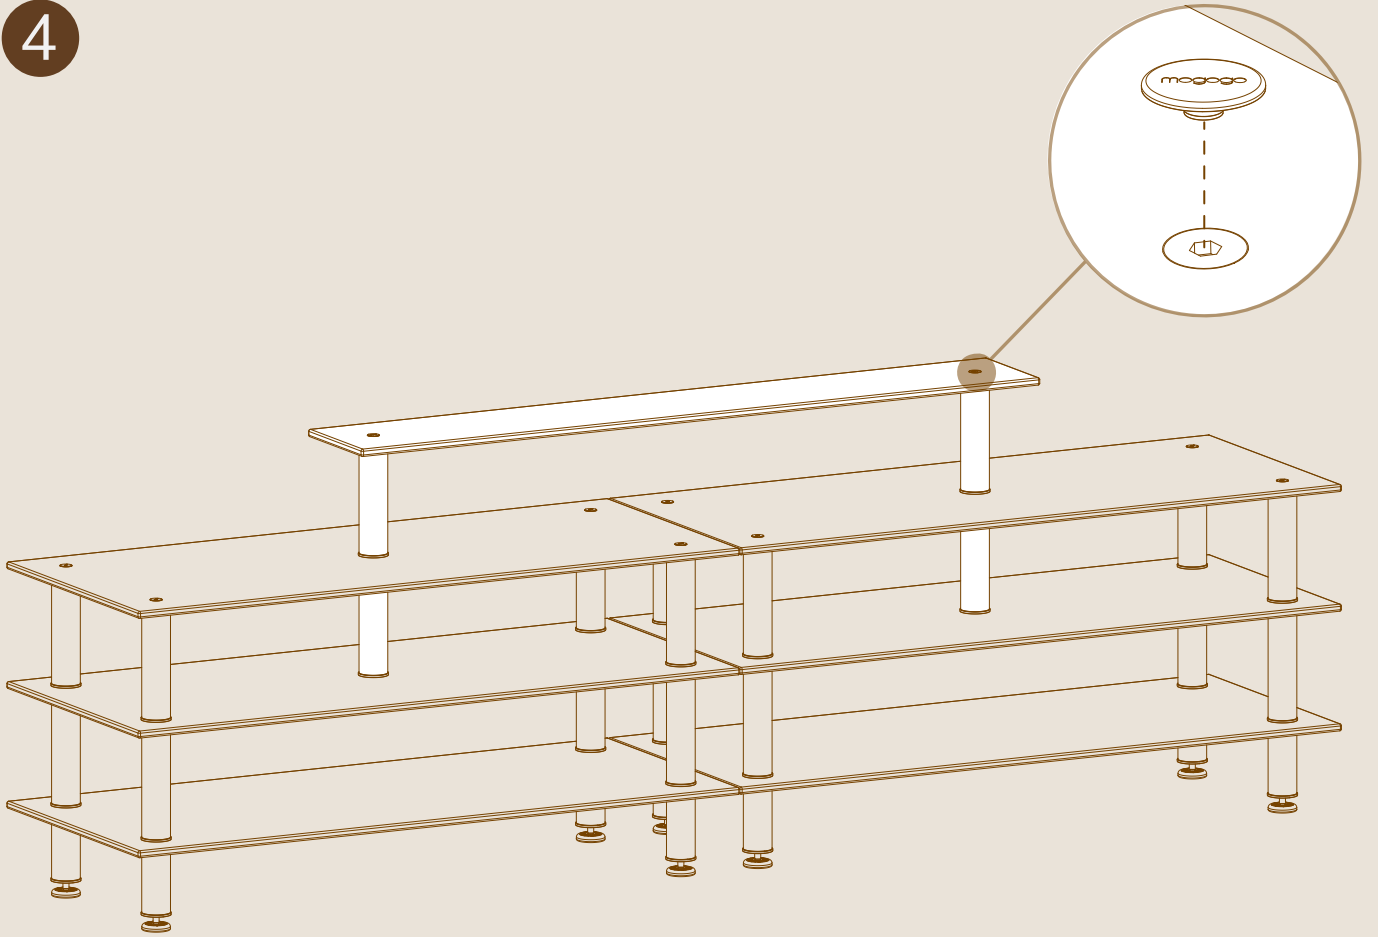

WIDE DISPLAY SHELF L80" W12" | L203cm W30.5cm

X2

12" | 30cm SEGMENTS

X2

12" | 30cm SUPPORT SEGMENTS

# ASSEMBLY

1

Join 2 large units with LP101-MH tops.

See Mid-hole Display Tabletop assembly instructions.

2

3

4

**MISSION ACCOMPLISHED, WAY TO GO!**