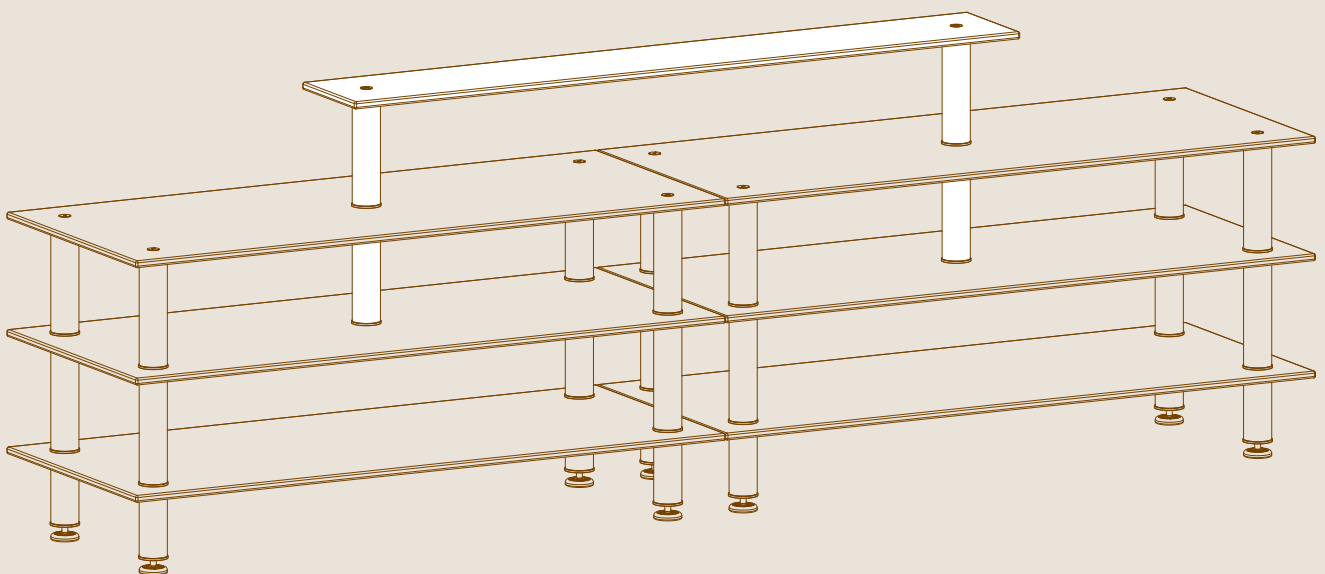

mogogo

Modular
SYSTEM

CLASSIC RANGE WIDE DISPLAY SHELF

ASSEMBLY INSTRUCTIONS

PARTS

X1

ALLEN KEY FOR M16

X2

M16 ALLEN SCREWS

X2

SCREW CAPS

X1

WIDE DISPLAY SHELF L80" W12" | L203cm W30.5cm

X2

12" | 30cm SEGMENTS

X2

12" | 30cm SUPPORT SEGMENTS

ASSEMBLY

1

Join 2 large units with LP101-MH tops.

See Mid-hole Display Tabletop assembly instructions.

2

3

4