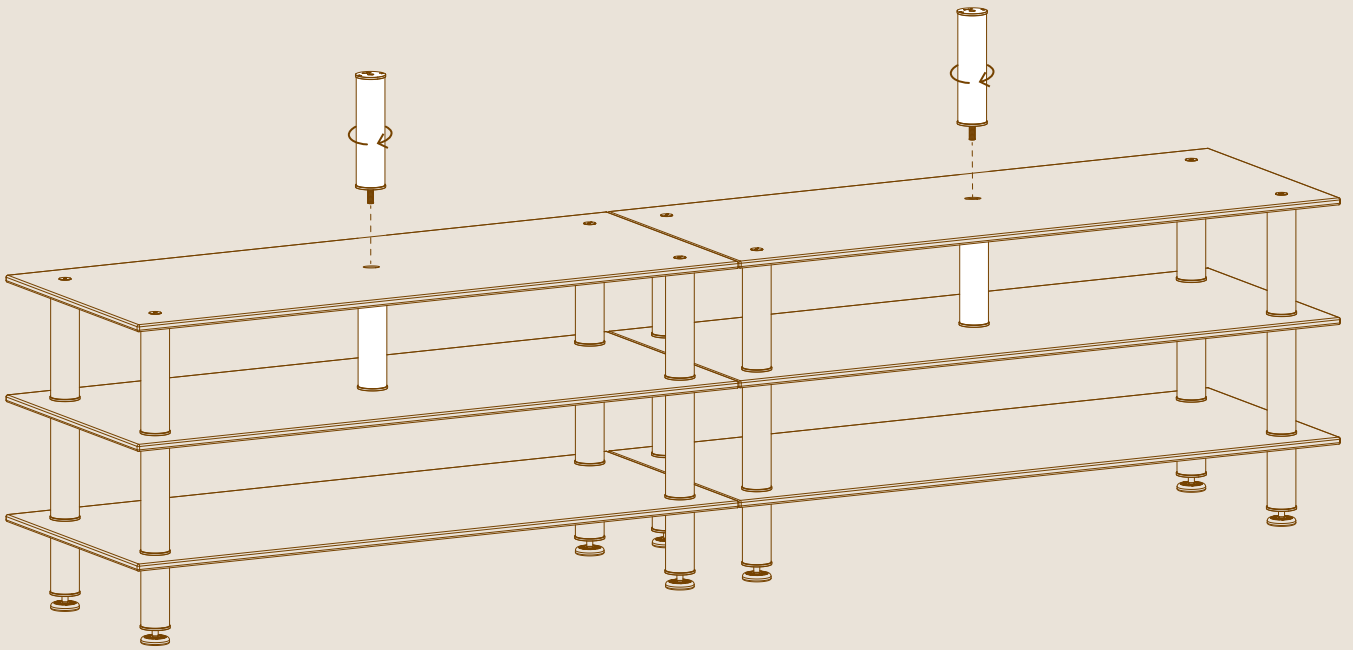

WIDE DISPLAY SHELF L80" W12" | L203cm W30.5cm

X2

12" | 30cm SEGMENTS

X2

12" | 30cm SUPPORT SEGMENTS

# ASSEMBLY

1

Join 2 large units with LP101-MH tops.

See Mid-hole Display Tabletop assembly instructions.

2

3

4

**MISSION ACCOMPLISHED, WAY TO GO!**