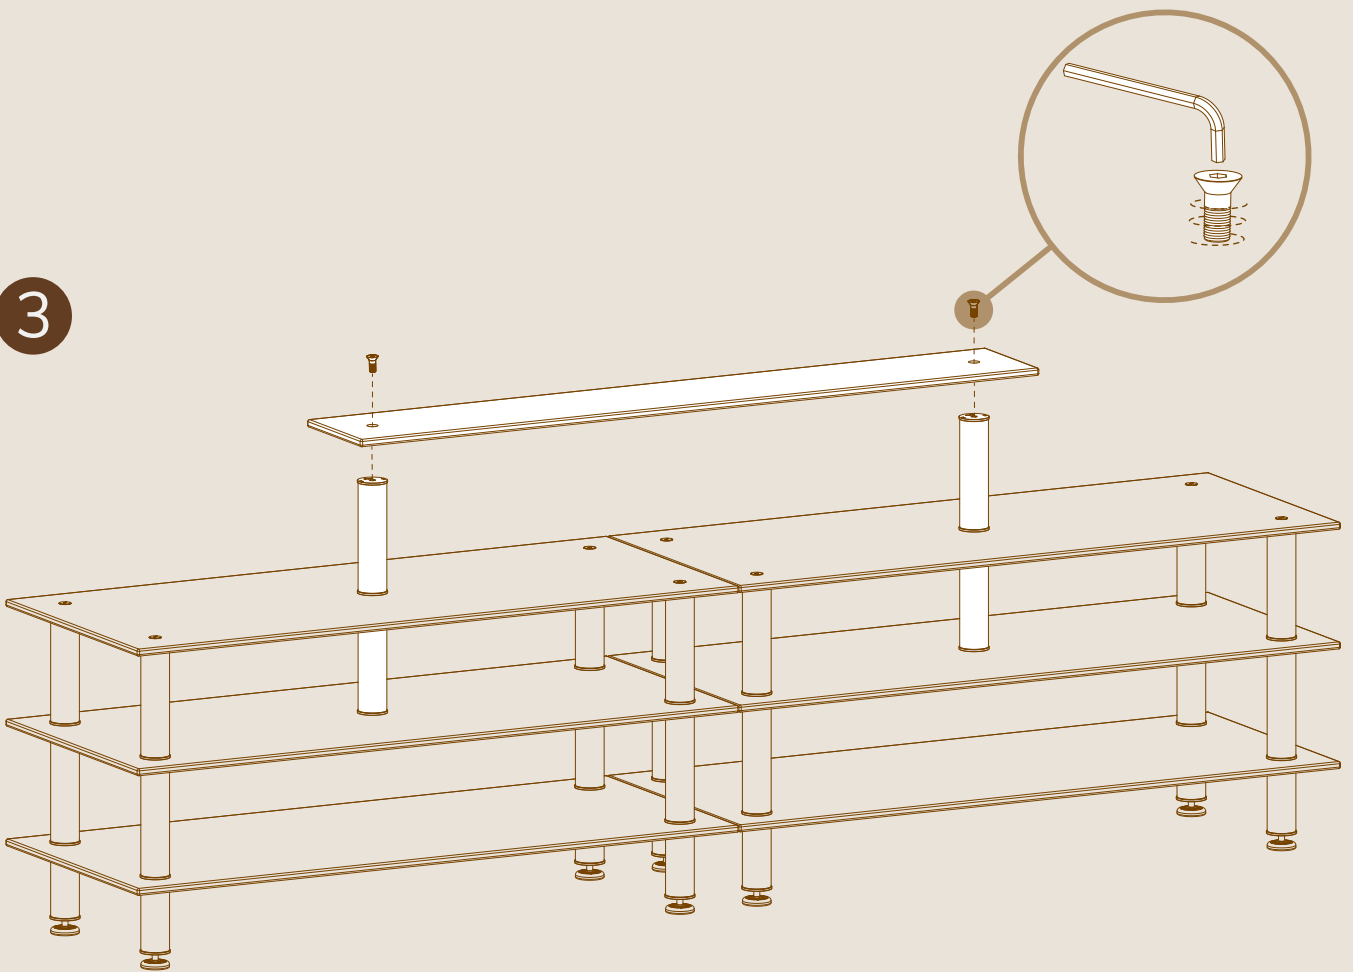

12" | 30cm SUPPORT SEGMENTS

ASSEMBLY

1

Join 2 large units with LP101-MH tops.

See Mid-hole Display Tabletop assembly instructions.

2

3

4