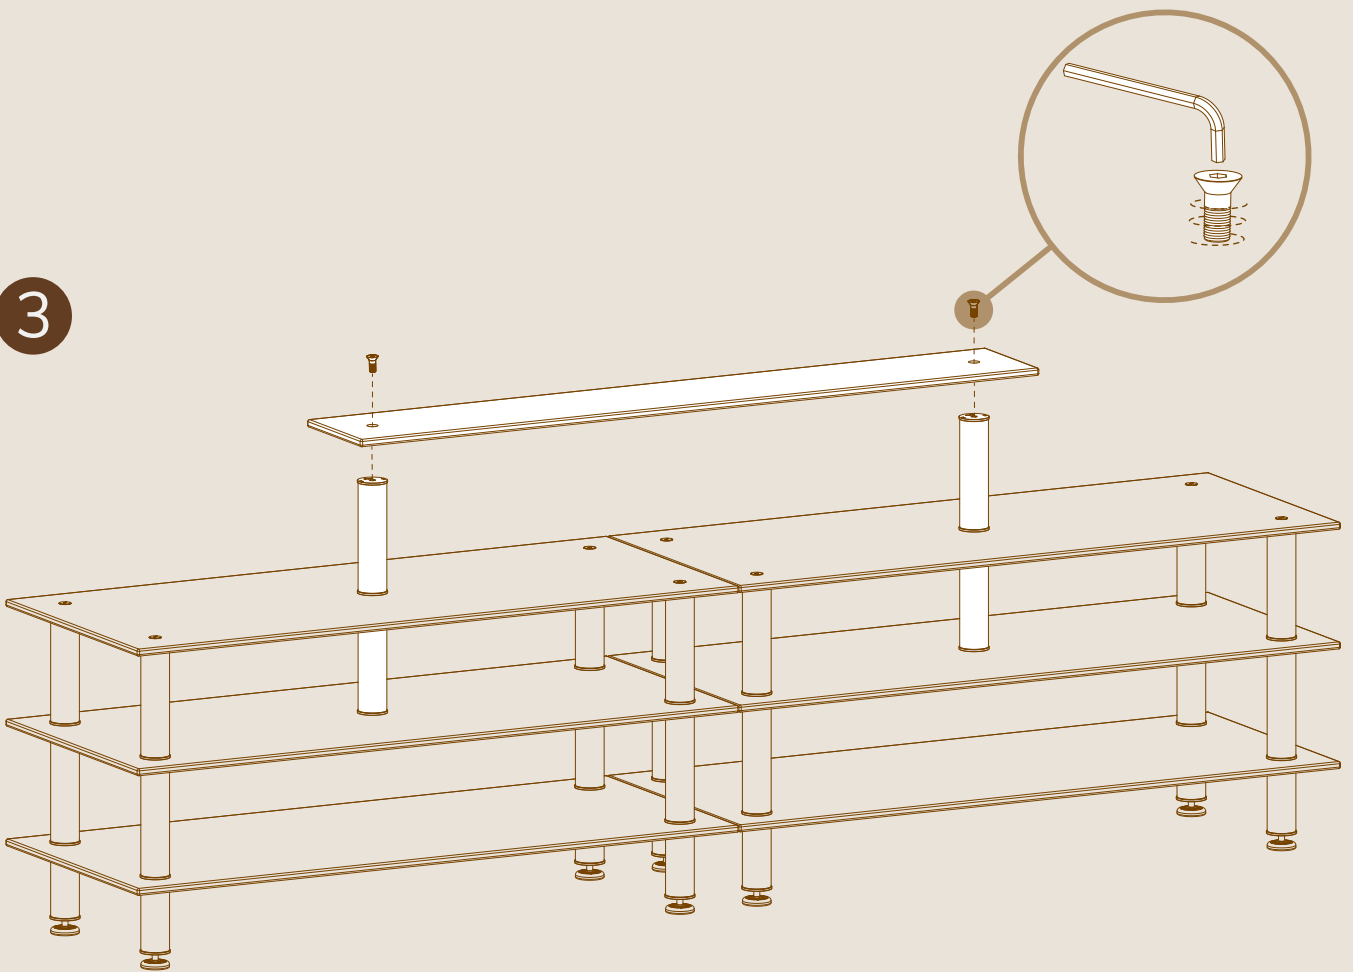

WIDE DISPLAY SHELF L80" W12" | L203cm W30.5cm

X2

12" | 30cm SEGMENTS

X2

12" | 30cm SUPPORT SEGMENTS

# ASSEMBLY

1

Join 2 large units with LP101-MH tops.

See Mid-hole Display Tabletop assembly instructions.

2

3

4

**MISSION ACCOMPLISHED, WAY TO GO!**