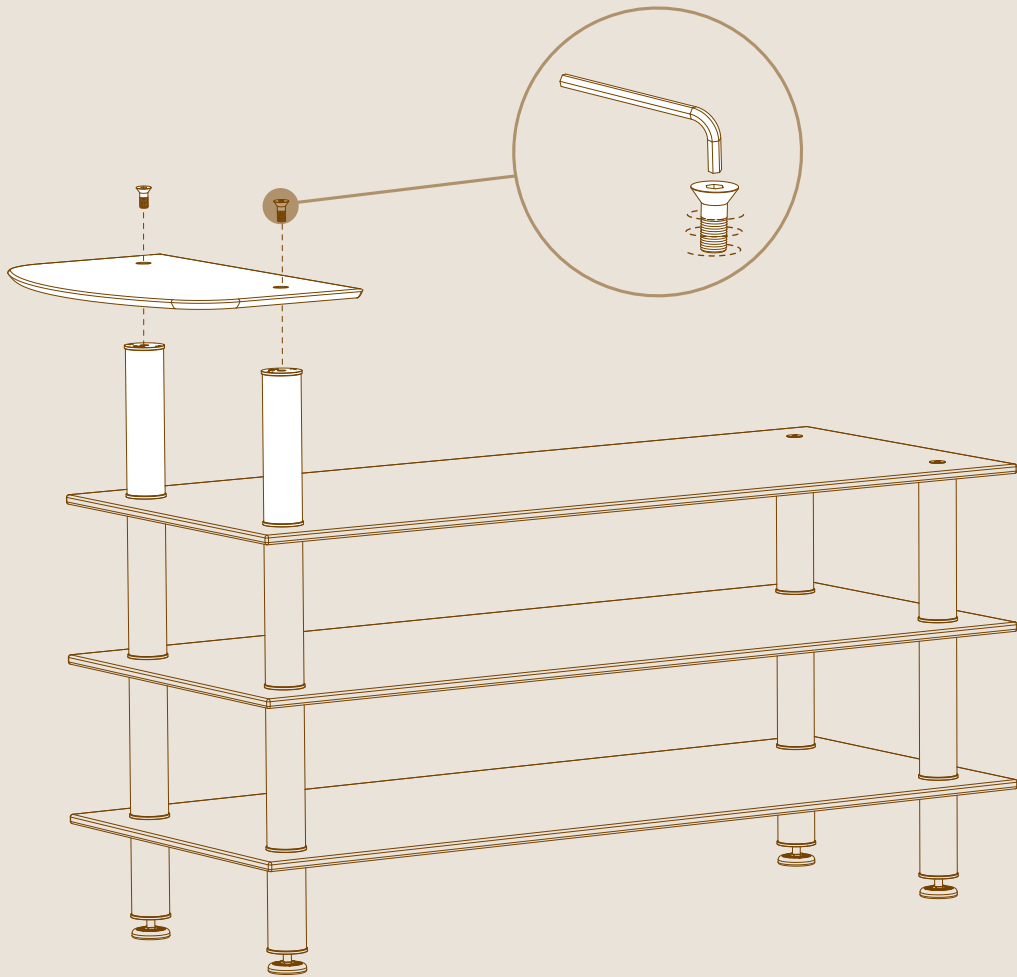

SIDE SHELF L29.5" W19" | L75cm W47.5cm

X2

5.7" | 14cm SEGMENTS

OR

12" | 30cm SEGMENTS

# ASSEMBLY

1

2

3

4

5

**GREAT JOB, YOUR GOOD TO GO!**