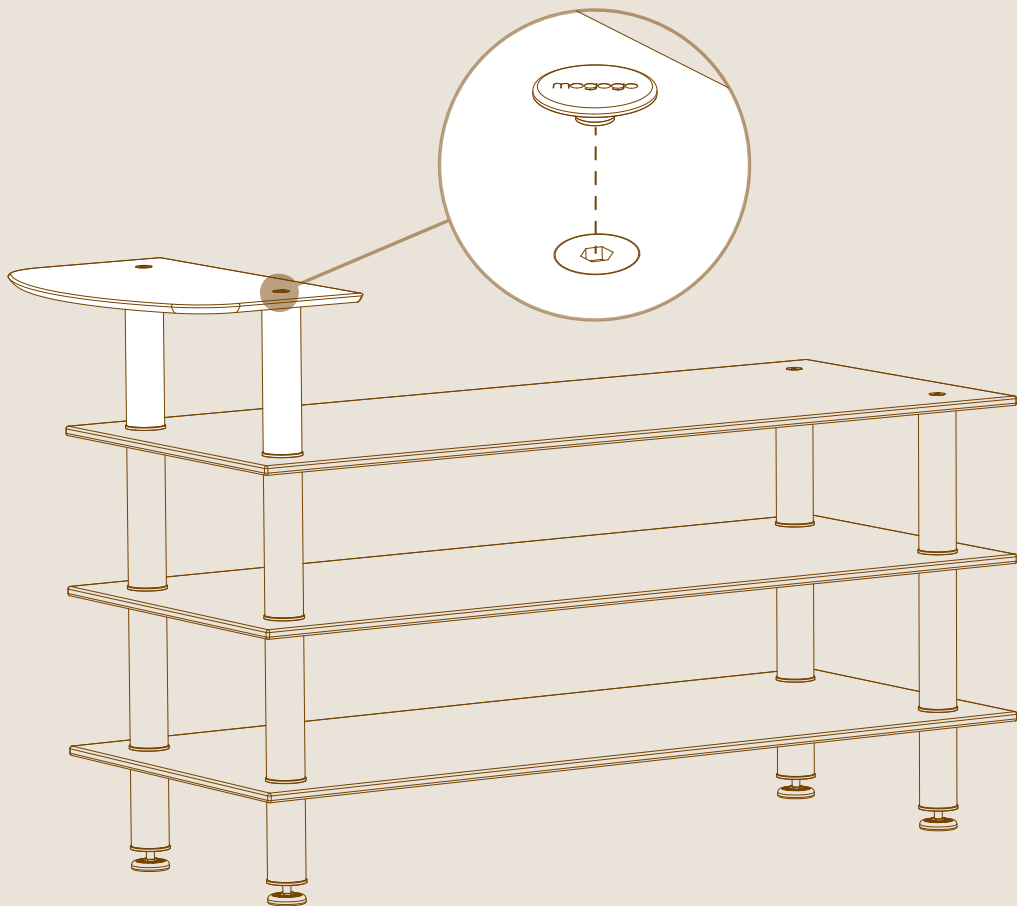

SIDE SHELF L29.5" W19" | L75cm W47.5cm

X2

5.7" | 14cm SEGMENTS

OR

12" | 30cm SEGMENTS

# ASSEMBLY

1

2

3

4

5

**GREAT JOB, YOUR GOOD TO GO!**