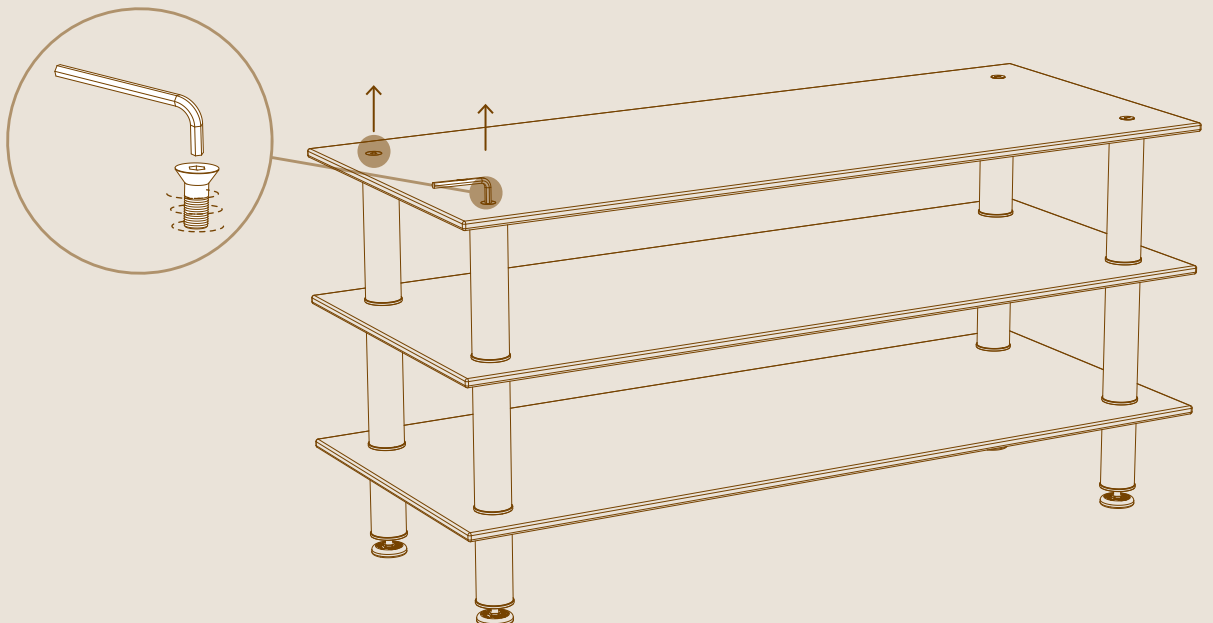

PARTS

X1

X2

X2

X1

SIDE SHELF L29.5" W19" | L75cm W47.5cm

X2

OR

12" | 30cm SEGMENTS

ASSEMBLY

1