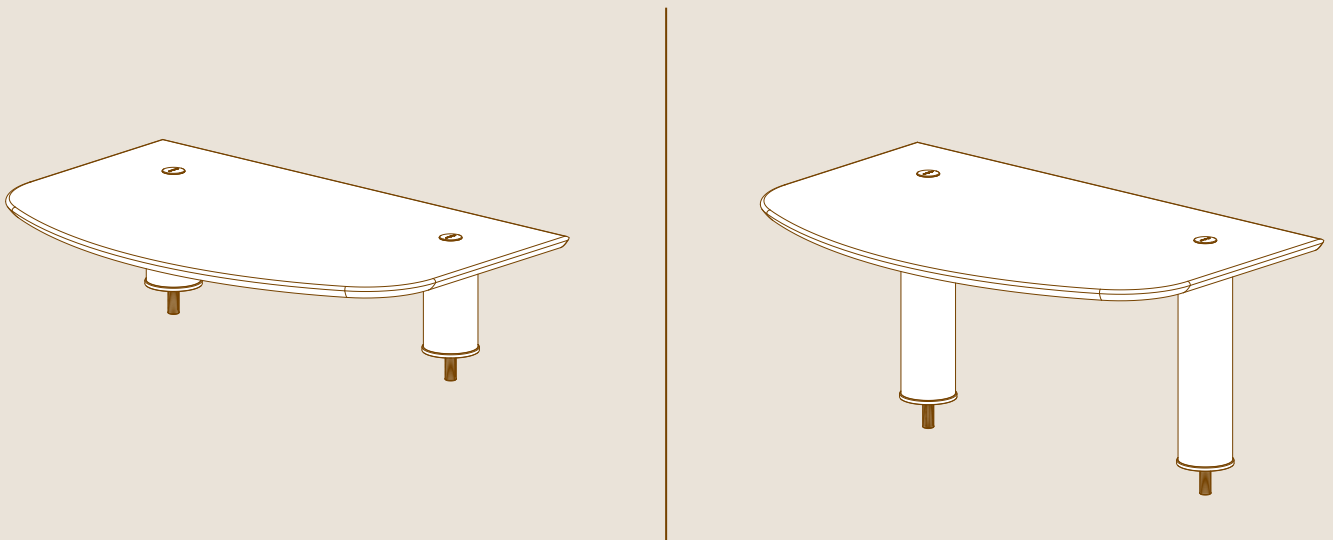

mogogo

Modular

SYSTEM

CLASSIC RANGE SIDE SHELVES

ASSEMBLY INSTRUCTIONS