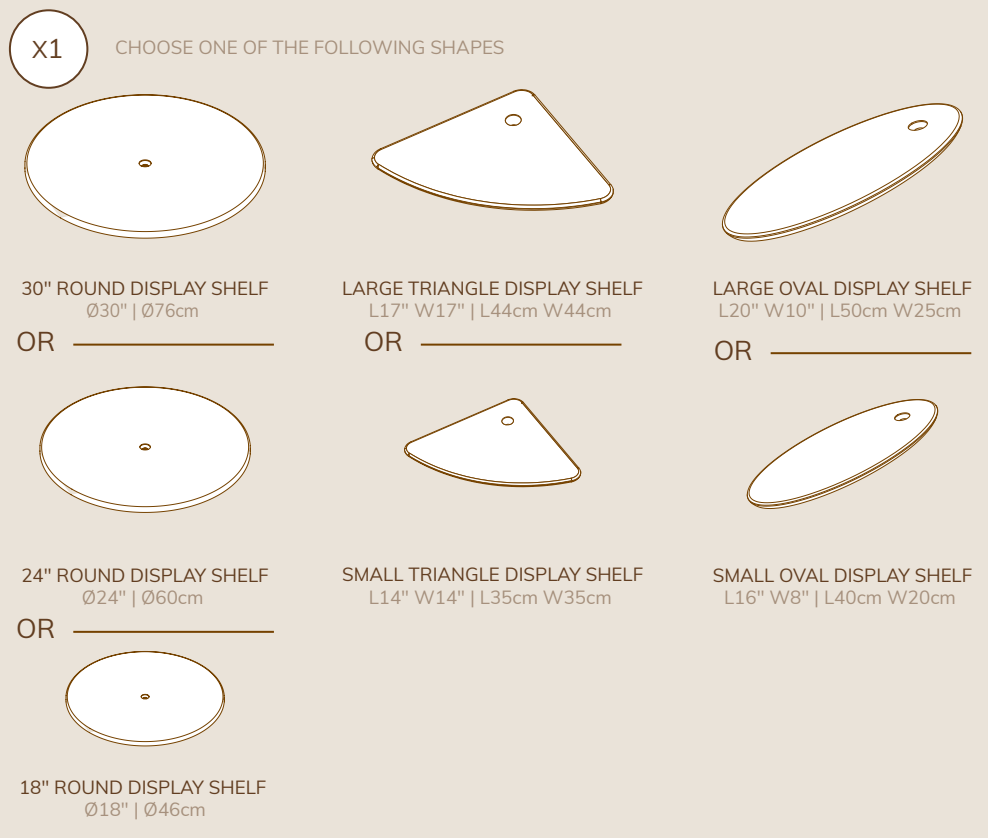

mogogo

Modular

SYSTEM

DISPLAY SHELVES

ASSEMBLY INSTRUCTIONS

PARTS

ASSEMBLY

- 1 Choose the requested placement for your Display Shelf and follow the instructions accordingly.

2

3

4

5

Display Shelves can be built in levels by repeating instructions 1-4.
Several options for Display Shelves:

YOU DID IT, WAY TO GO!