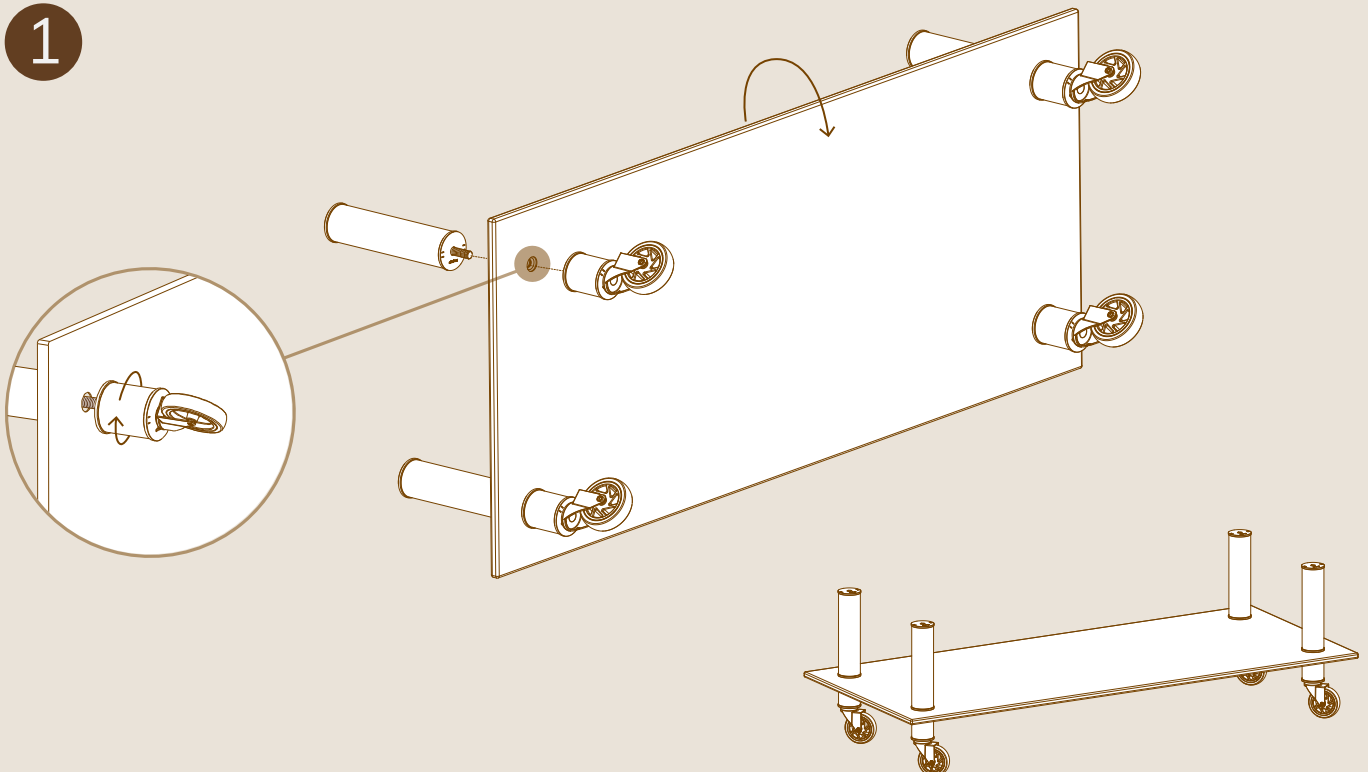

X4

M16 ALLEN SCREWS

X4

SCREW CAPS

X1

COOKING DROP-IN TOP L71" W29.5" | L180cm W75cm

X2

LARGE RECTANGLE TOPS L71" W29.5" | L180cm W75cm

X2

COOKING INDUCTIONS

X2

INDUCTION RINGS

X8

12" | 30cm SEGMENTS

X2

CASTERS

X2

CASTERS WITH BRAKES

ASSEMBLY

1

2

3

4

5 Add screw caps & optional quick covers.