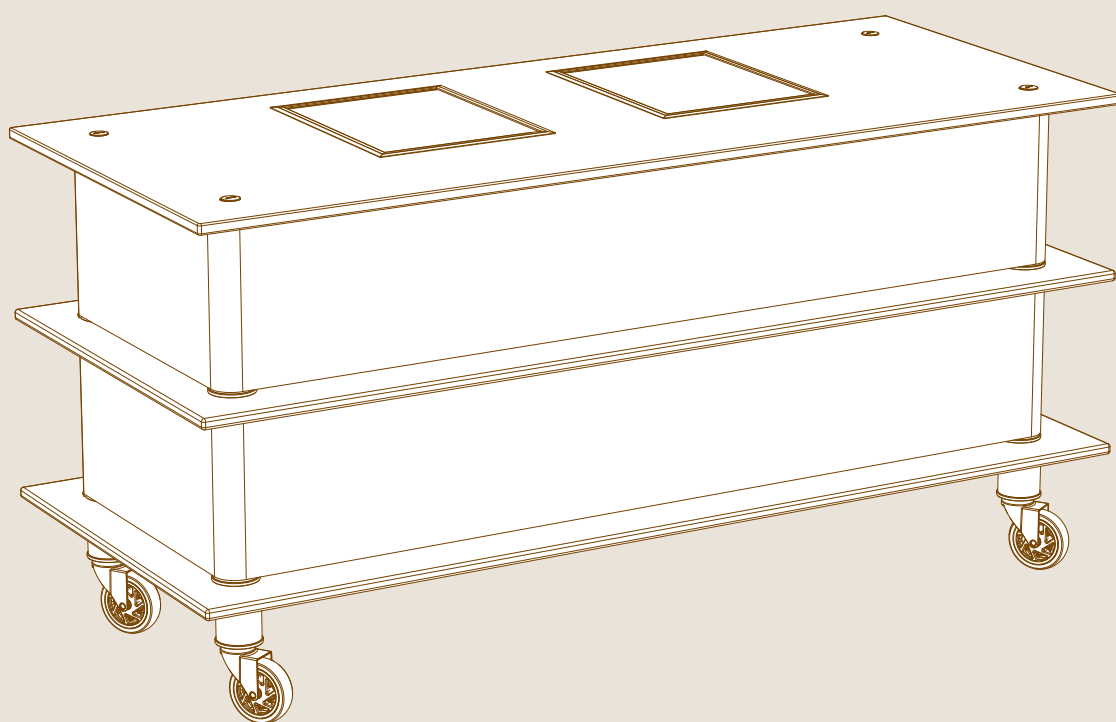

mogogo

Modular

SYSTEM

PRO COOKING INDUCTION

ASSEMBLY INSTRUCTIONS

PARTS

X1

ALLEN KEY FOR M16

X4

M16 ALLEN SCREWS

X4

SCREW CAPS

X1

COOKING DROP-IN TOP L71" W29.5" | L180cm W75cm

X2

LARGE RECTANGLE TOPS L71" W29.5" | L180cm W75cm

X2

COOKING INDUCTIONS

X2

INDUCTION RINGS

X8

12" | 30cm SEGMENTS

X2

CASTERS