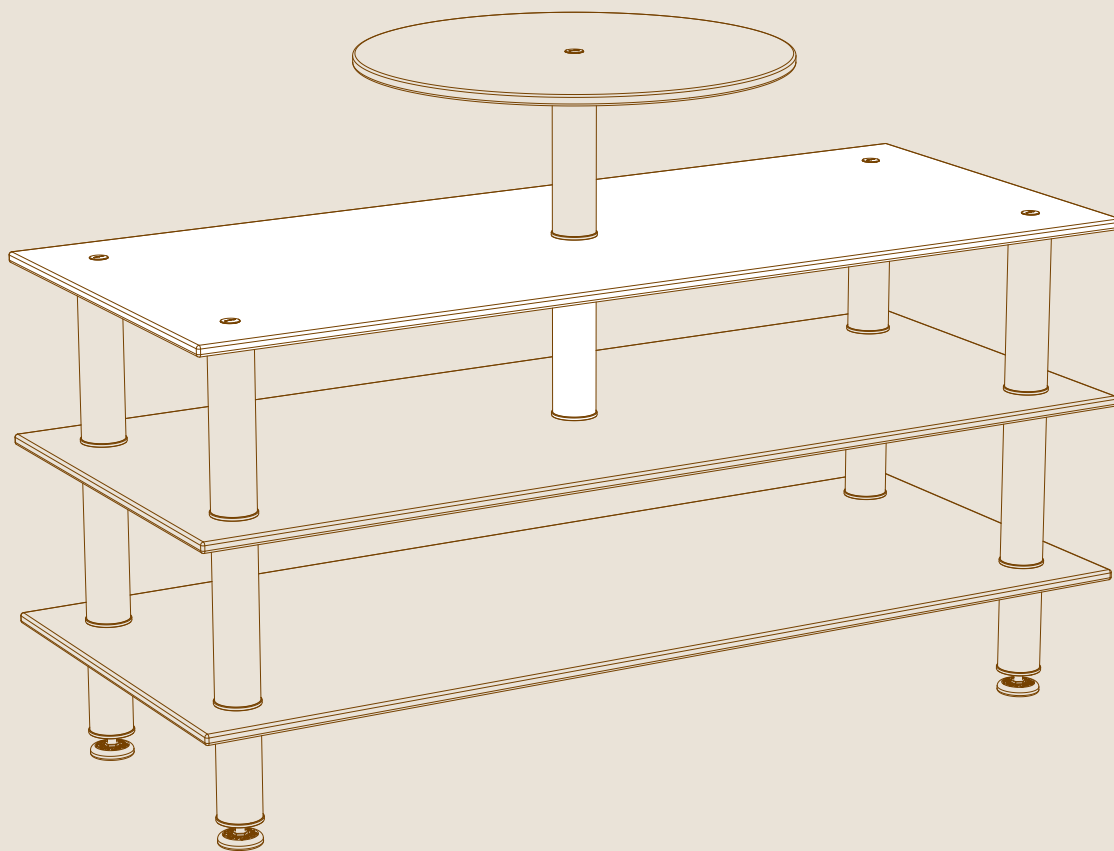

mogogo

Modular
SYSTEM

MID-HOLE DISPLAY TABLETOP ASSEMBLY INSTRUCTIONS

PARTS

x1

ALLEN KEY FOR M16

x5

M16 ALLEN SCREWS

x5

SCREW CAPS

x1

MID-HOLE DISPLAY TABLETOP L71" W29.5" | L180cm W75cm

x1

12" | 30cm SUPPORT SEGMENT

ASSEMBLY

1

* For base of the unit see assembly instructions for Small | Medium | Large Classic unit (steps 1-3)

2

3

4

OR build up using display shelves

YOU'RE ALL DONE, WAY TO GO!