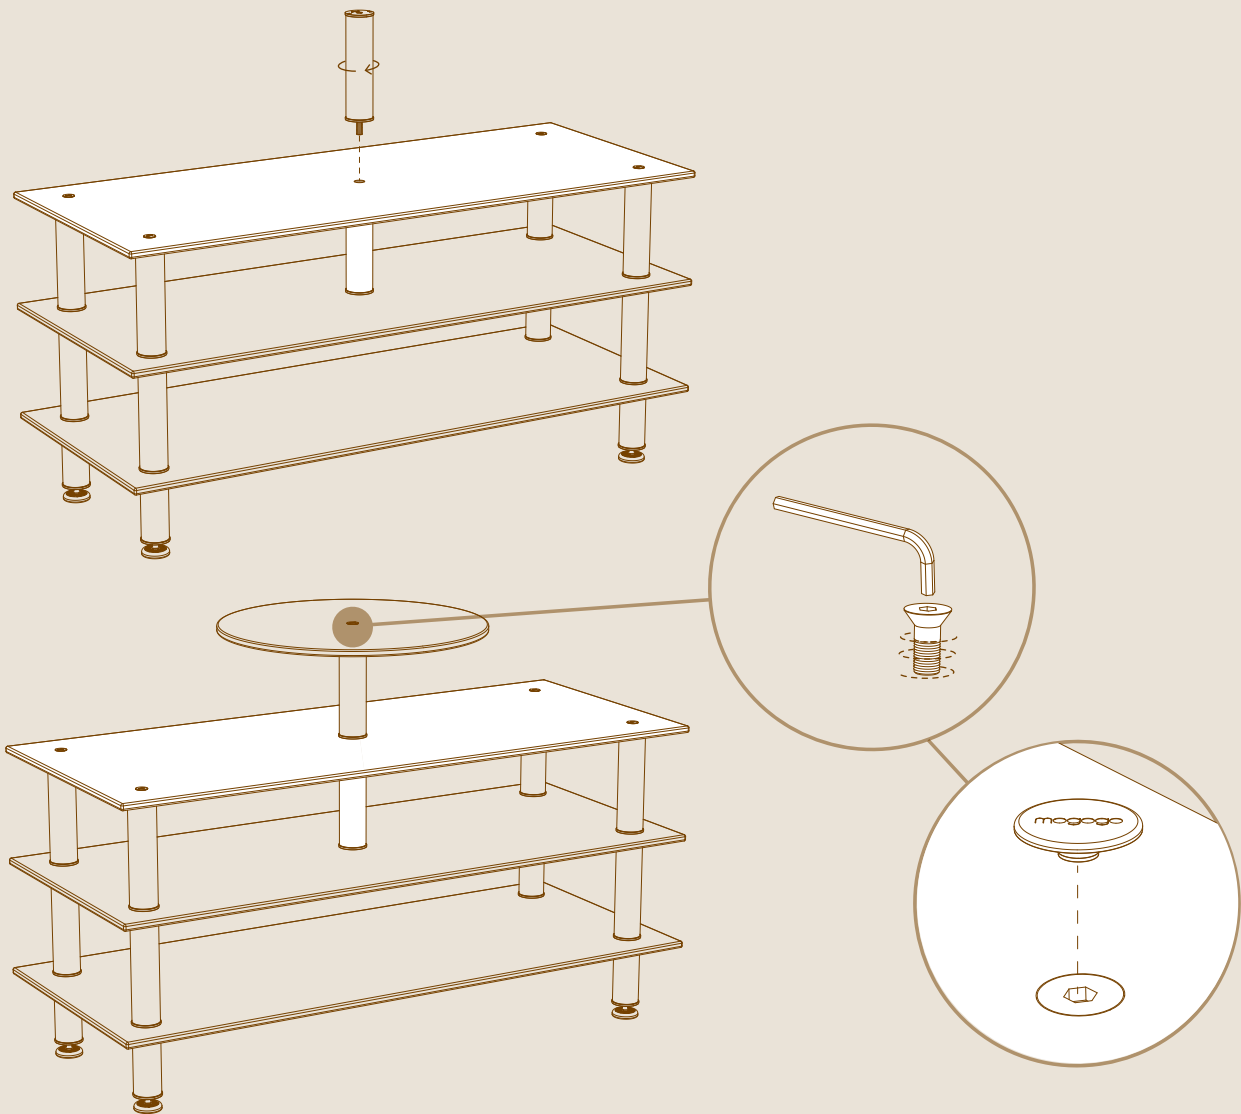

mogogo

Modular
SYSTEM

MID-HOLE DISPLAY TABLETOP ASSEMBLY INSTRUCTIONS

PARTS

x1

ALLEN KEY FOR M16

x5

M16 ALLEN SCREWS

x5

SCREW CAPS

x1

MID-HOLE DISPLAY TABLETOP L71" W29.5" | L180cm W75cm

x1

12" | 30cm SUPPORT SEGMENT

ASSEMBLY

1

* For base of the unit see assembly instructions for Small | Medium | Large Classic unit (steps 1-3)

2

3

4

OR build up using display shelves

YOU'RE ALL DONE, WAY TO GO!