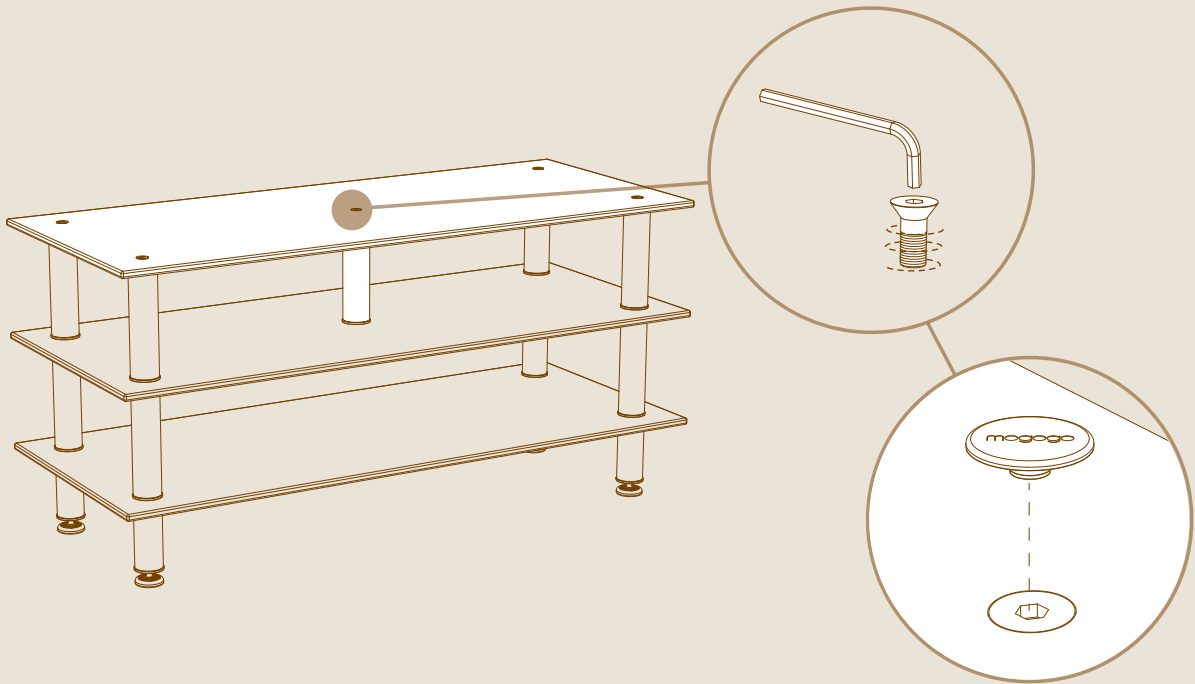

mogogo

Modular
SYSTEM

MID-HOLE DISPLAY TABLETOP ASSEMBLY INSTRUCTIONS

PARTS

x1

ALLEN KEY FOR M16

x5

M16 ALLEN SCREWS

x5

SCREW CAPS

x1

MID-HOLE DISPLAY TABLETOP L71" W29.5" | L180cm W75cm

x1

12" | 30cm SUPPORT SEGMENT

ASSEMBLY

1

* For base of the unit see assembly instructions for Small | Medium | Large Classic unit (steps 1-3)

2

3

4

OR build up using display shelves

YOU'RE ALL DONE, WAY TO GO!