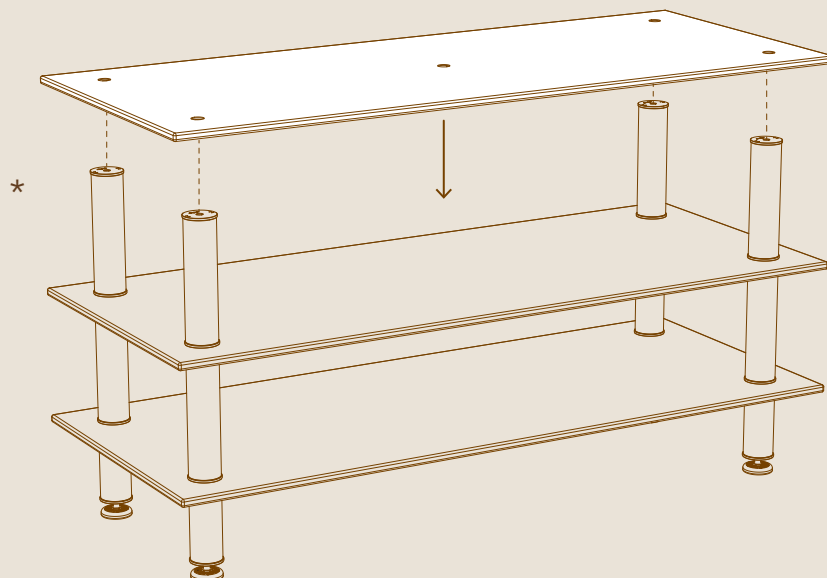

mogogo

Modular
SYSTEM

MID-HOLE DISPLAY TABLETOP ASSEMBLY INSTRUCTIONS

PARTS

x1

ALLEN KEY FOR M16

x5

M16 ALLEN SCREWS

x5

SCREW CAPS

x1

MID-HOLE DISPLAY TABLETOP L71" W29.5" | L180cm W75cm

x1

12" | 30cm SUPPORT SEGMENT

ASSEMBLY

1

* For base of the unit see assembly instructions for Small | Medium | Large Classic unit (steps 1-3)

2

3

4

OR build up using display shelves

YOU'RE ALL DONE, WAY TO GO!