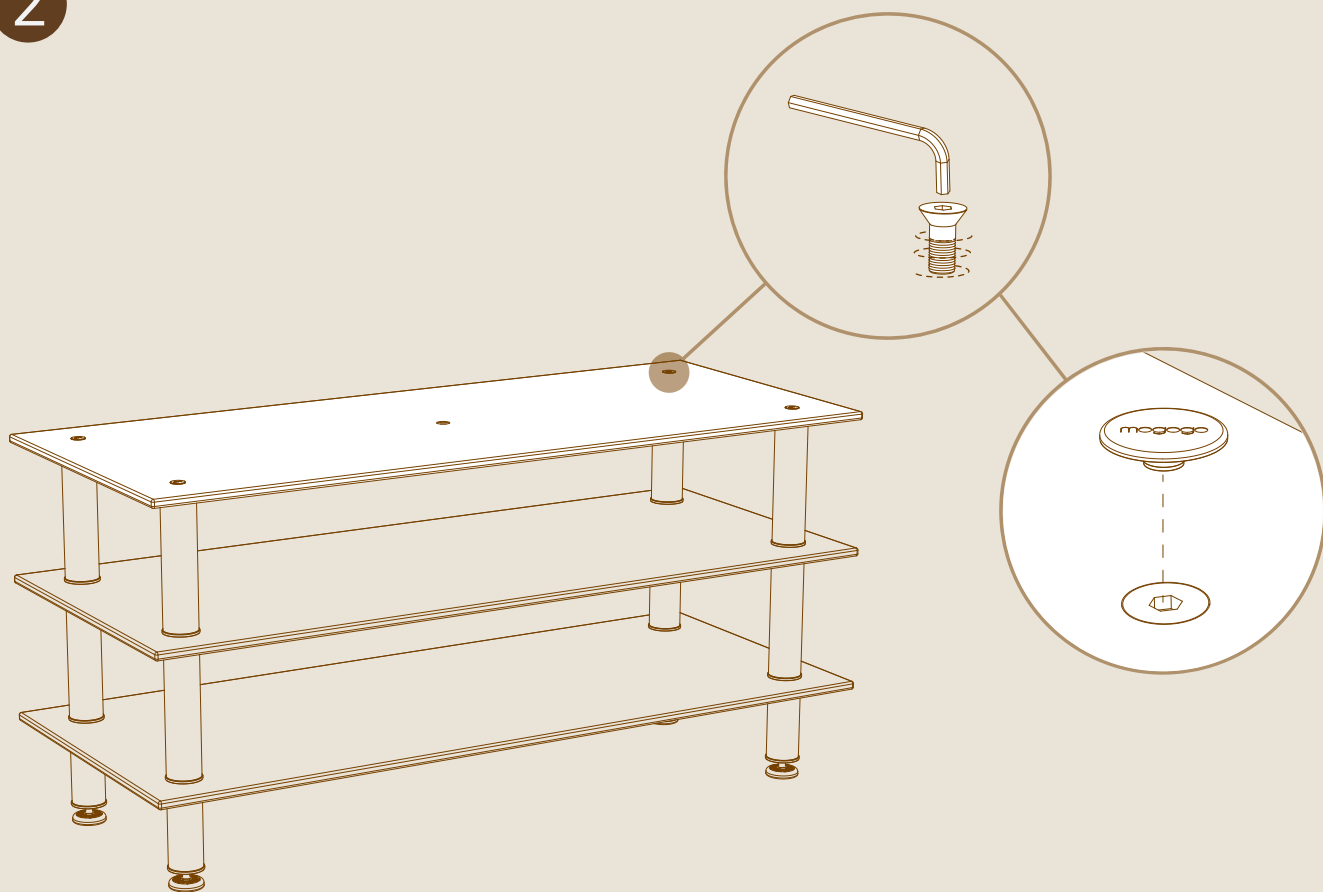

mogogo

Modular
SYSTEM

MID-HOLE DISPLAY TABLETOP ASSEMBLY INSTRUCTIONS

PARTS

x1

ALLEN KEY FOR M16

x5

M16 ALLEN SCREWS

x5

SCREW CAPS

x1

MID-HOLE DISPLAY TABLETOP L71" W29.5" | L180cm W75cm

x1

12" | 30cm SUPPORT SEGMENT

ASSEMBLY

1

* For base of the unit see assembly instructions for Small | Medium | Large Classic unit (steps 1-3)

2

3

4

OR build up using display shelves

YOU'RE ALL DONE, WAY TO GO!