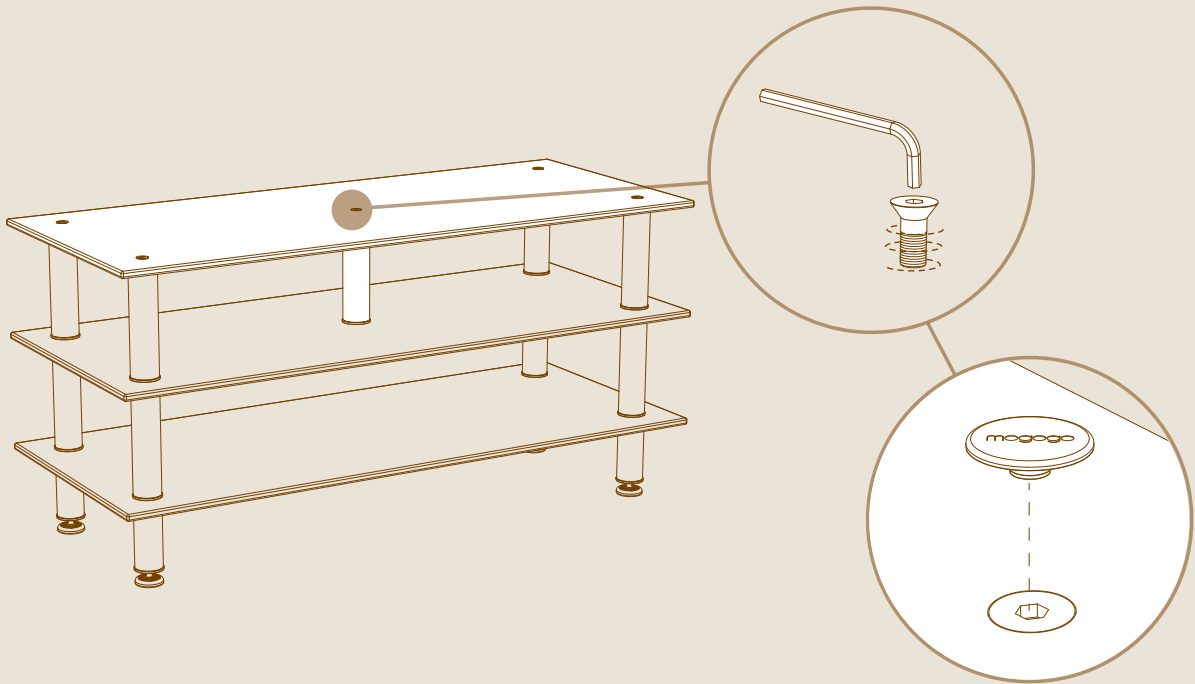

4

OR build up using display shelves