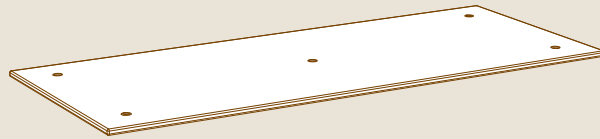

## MID-HOLE DISPLAY TABLETOP ASSEMBLY INSTRUCTIONS

# PARTS

x1

ALLEN KEY FOR M16

x5

M16 ALLEN SCREWS

x5

SCREW CAPS

x1

MID-HOLE DISPLAY TABLETOP L71" W29.5" | L180cm W75cm

x1

12" | 30cm SUPPORT SEGMENT