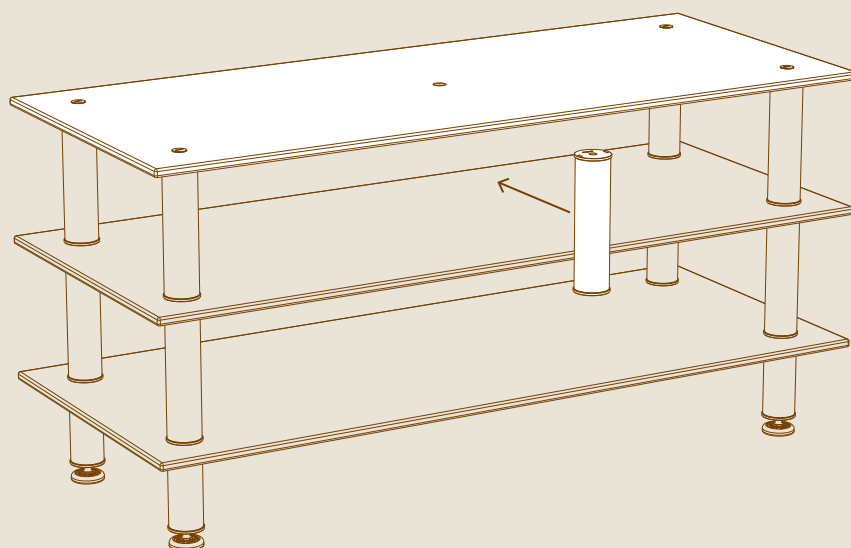

MID-HOLE DISPLAY TABLETOP L71" W29.5" | L180cm W75cm

x1

12" | 30cm SUPPORT SEGMENT

# ASSEMBLY

1

\* For base of the unit see assembly instructions for Small | Medium | Large Classic unit (steps 1-3)

2

3

4

OR build up using display shelves

**YOU'RE ALL DONE, WAY TO GO!**