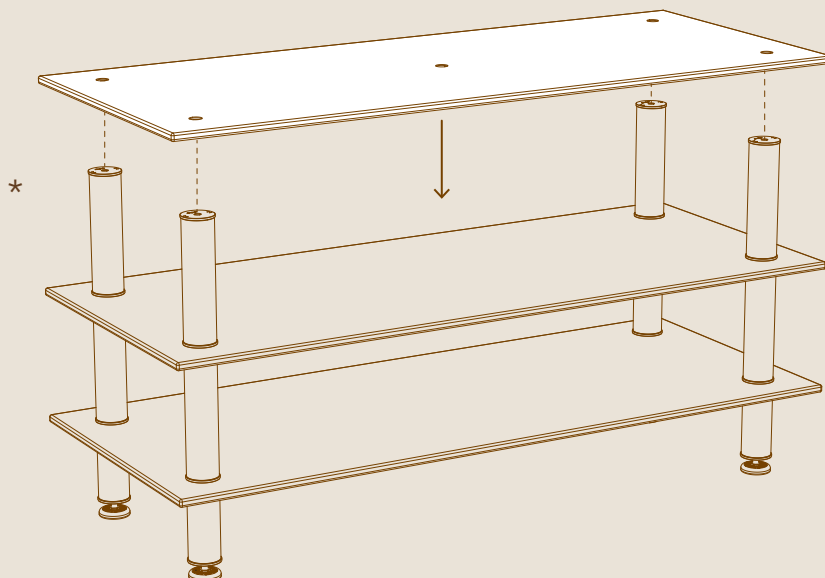

MID-HOLE DISPLAY TABLETOP L71" W29.5" | L180cm W75cm

x1

12" | 30cm SUPPORT SEGMENT

# ASSEMBLY

1

\* For base of the unit see assembly instructions for Small | Medium | Large Classic unit (steps 1-3)

2

3

4

OR build up using display shelves

**YOU'RE ALL DONE, WAY TO GO!**