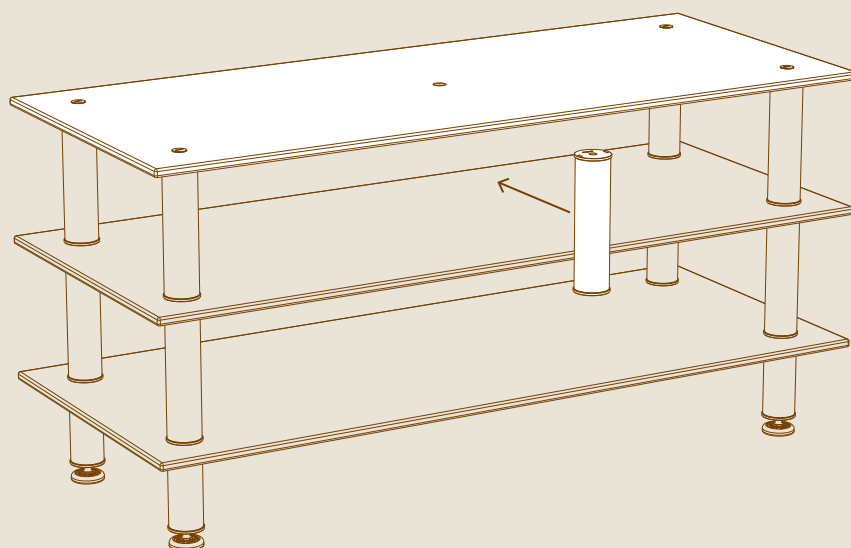

mogogo

Modular
SYSTEM

MID-HOLE DISPLAY TABLETOP ASSEMBLY INSTRUCTIONS

PARTS

x1

ALLEN KEY FOR M16

x5

M16 ALLEN SCREWS

x5

SCREW CAPS

x1

MID-HOLE DISPLAY TABLETOP L71" W29.5" | L180cm W75cm

x1

12" | 30cm SUPPORT SEGMENT

ASSEMBLY

1

* For base of the unit see assembly instructions for Small | Medium | Large Classic unit (steps 1-3)

2

3

4

OR build up using display shelves

YOU'RE ALL DONE, WAY TO GO!