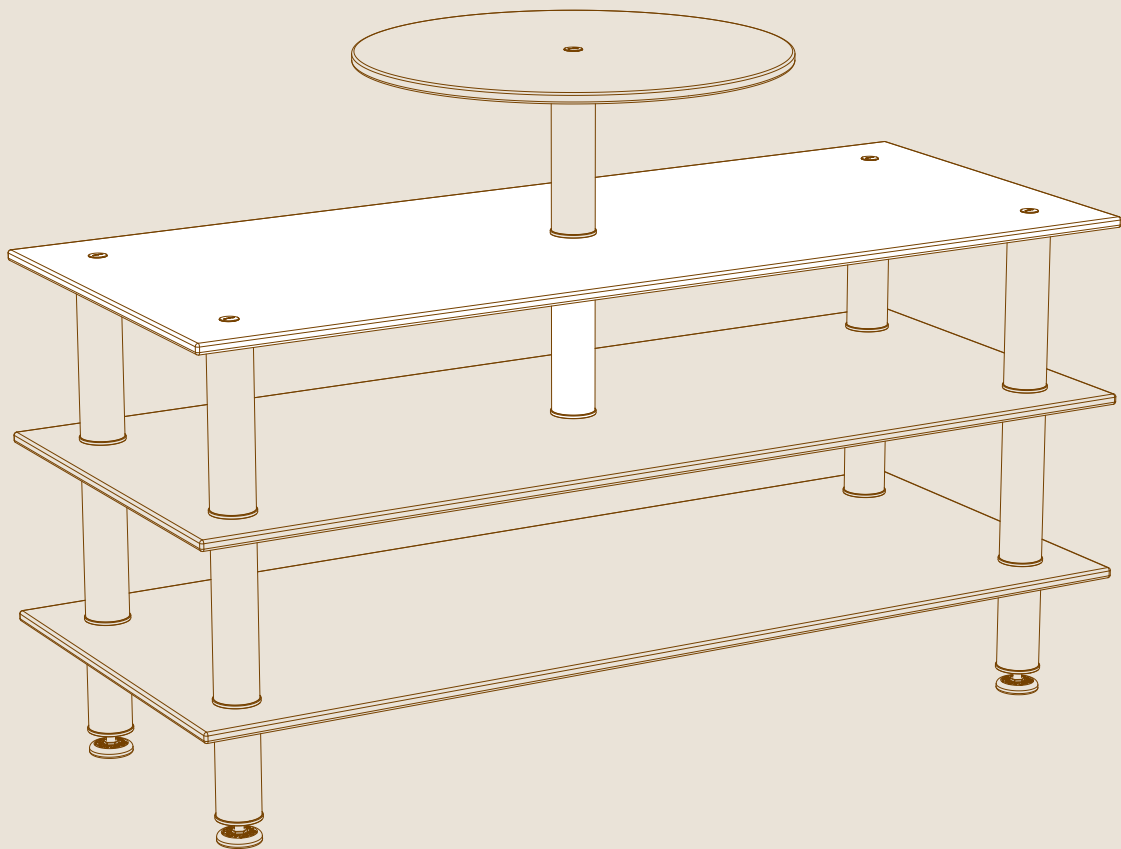

mogogo  
BUFFET SOLUTIONS

Modular  
SYSTEM

---

## MID-HOLE DISPLAY TABLETOP ASSEMBLY INSTRUCTIONS

MID-HOLE DISPLAY TABLETOP L71" W29.5" | L180cm W75cm

x1

12" | 30cm SUPPORT SEGMENT