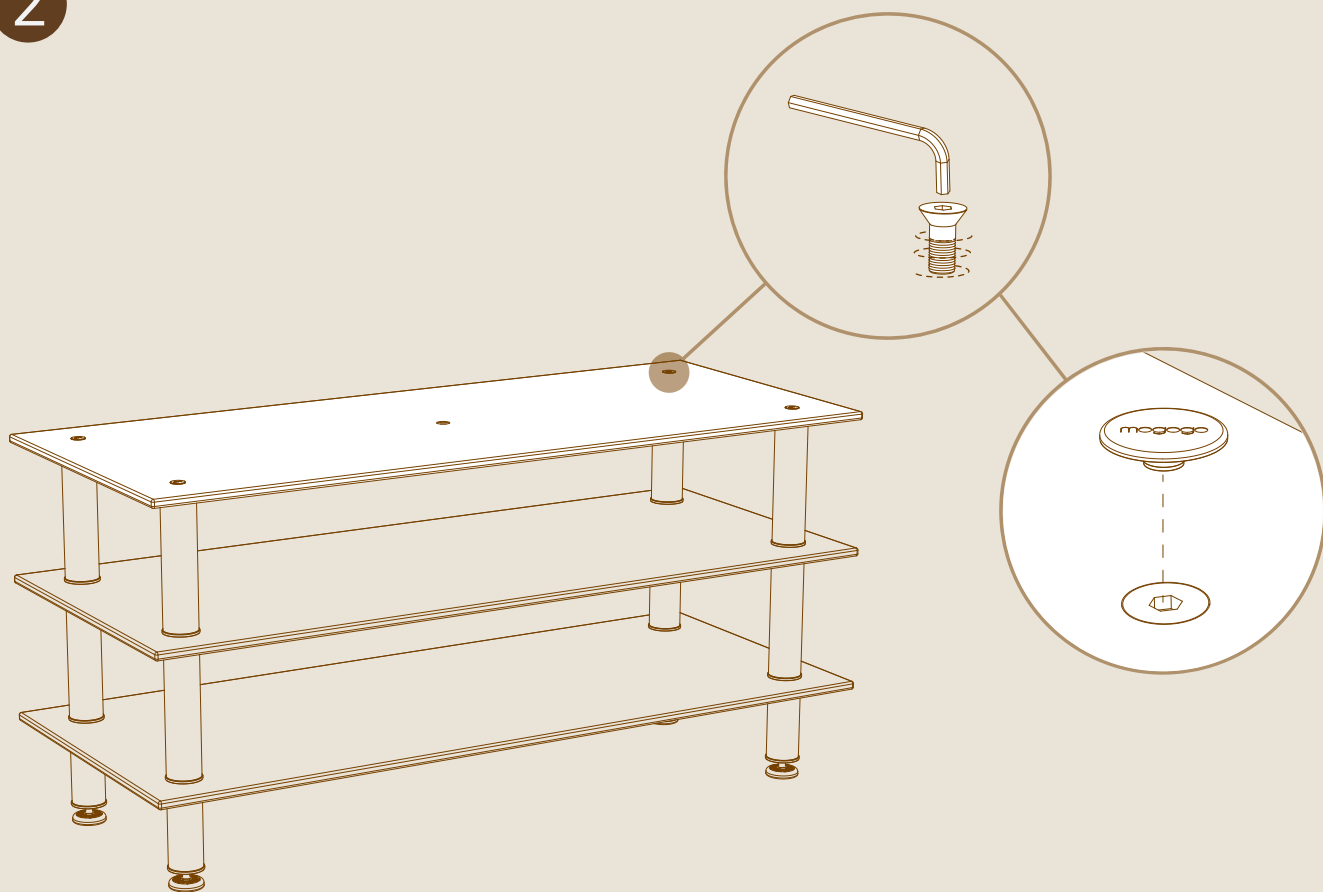

MID-HOLE DISPLAY TABLETOP L71" W29.5" | L180cm W75cm

x1

12" | 30cm SUPPORT SEGMENT

# ASSEMBLY

1

\* For base of the unit see assembly instructions for Small | Medium | Large Classic unit (steps 1-3)

2

3

4

OR build up using display shelves

**YOU'RE ALL DONE, WAY TO GO!**