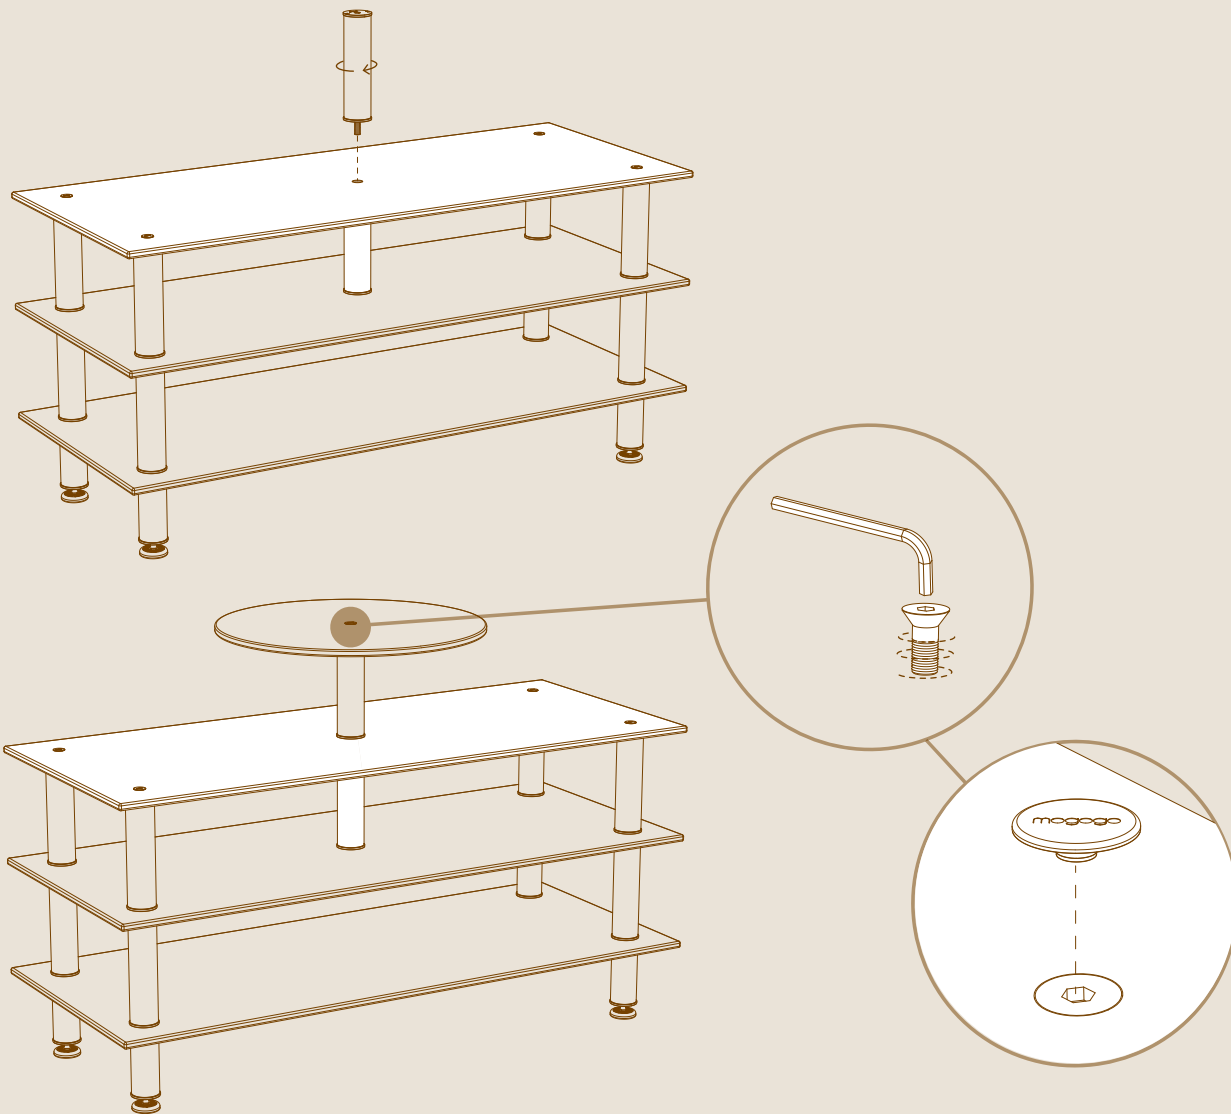

MID-HOLE DISPLAY TABLETOP L71" W29.5" | L180cm W75cm

x1

12" | 30cm SUPPORT SEGMENT

# ASSEMBLY

1

\* For base of the unit see assembly instructions for Small | Medium | Large Classic unit (steps 1-3)

2

3

4

OR build up using display shelves

**YOU'RE ALL DONE, WAY TO GO!**