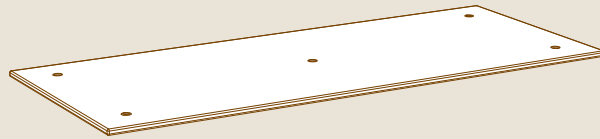

mogogo

Modular
SYSTEM

MID-HOLE DISPLAY TABLETOP ASSEMBLY INSTRUCTIONS

PARTS

x1

ALLEN KEY FOR M16

x5

M16 ALLEN SCREWS

x5

SCREW CAPS

x1

MID-HOLE DISPLAY TABLETOP L71" W29.5" | L180cm W75cm

x1

12" | 30cm SUPPORT SEGMENT

ASSEMBLY

1