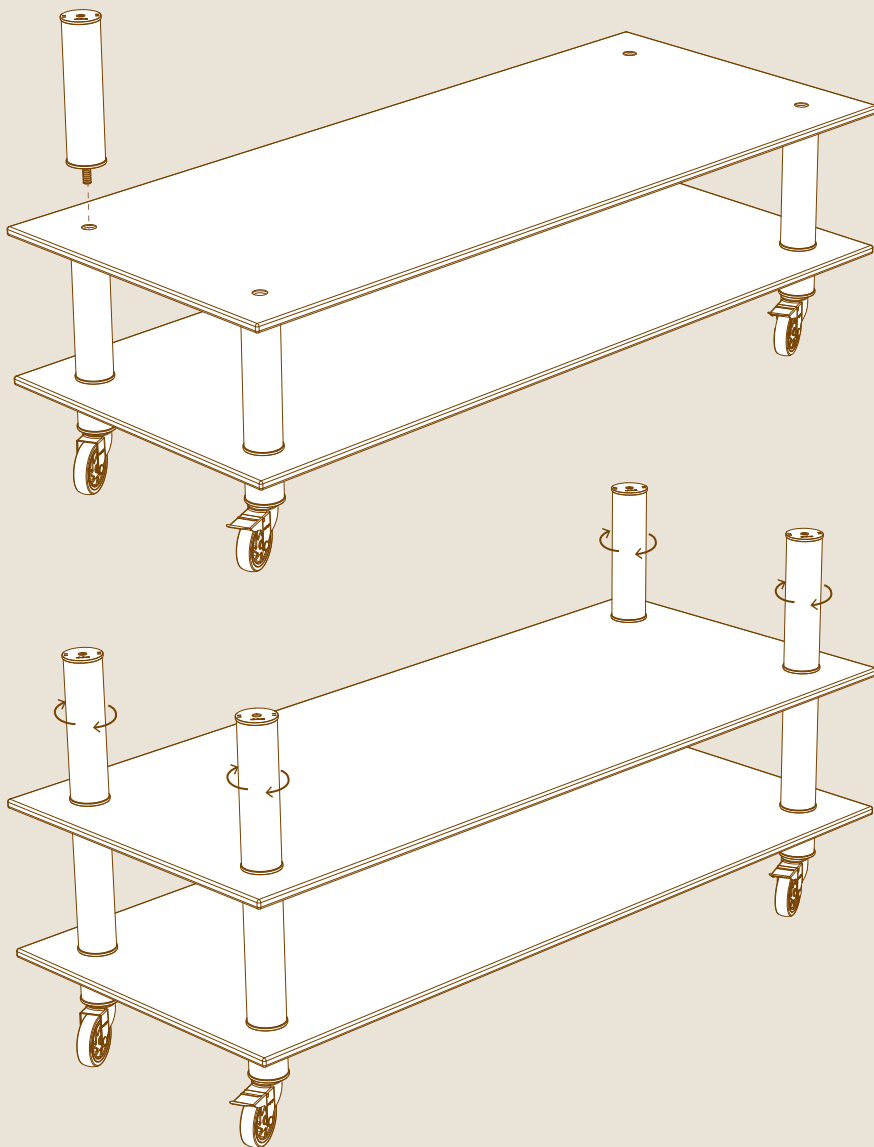

## PRO BAR STATION

ASSEMBLY INSTRUCTIONS

# PARTS

# ASSEMBLY

2

3

4

5

Speed-Rails can be placed in one or more of three assigned spots (a,b,c), simply by unscrewing the plugs beneath the panel.

\* Extra Speed-Rails can be bought separately.

\* Optional Quick-Covers are recommended.