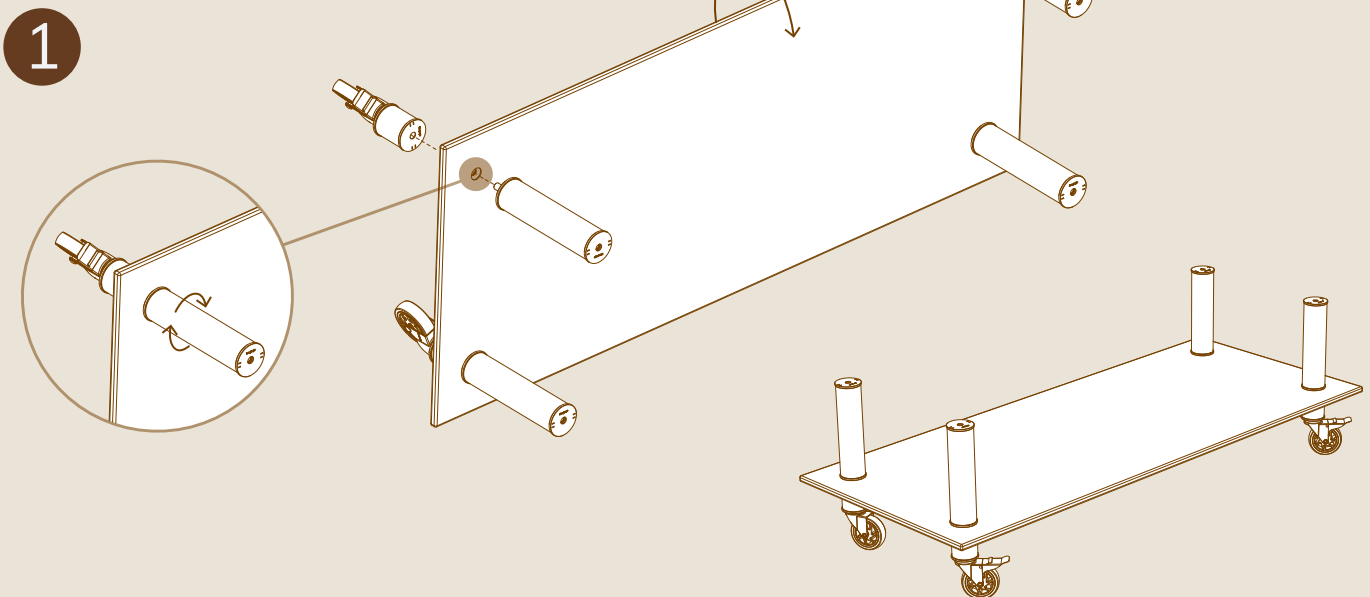

## PRO BAR STATION

ASSEMBLY INSTRUCTIONS

# ASSEMBLY

2

3

4

5

Speed-Rails can be placed in one or more of three assigned spots (a,b,c), simply by unscrewing the plugs beneath the panel.

\* Extra Speed-Rails can be bought separately.

\* Optional Quick-Covers are recommended.