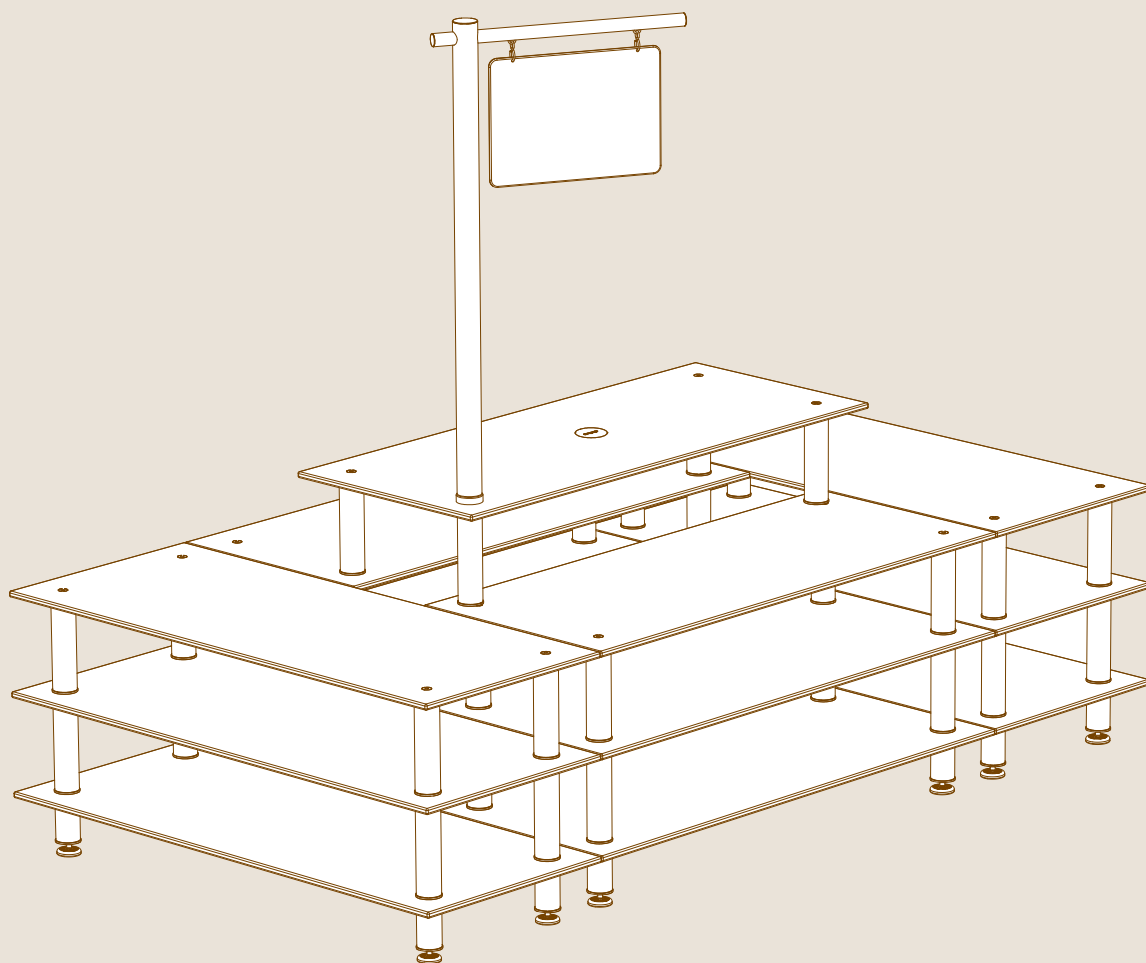

## MARKET SQUARE

ASSEMBLY INSTRUCTIONS

# PARTS

X1

ALLEN KEY FOR M16

X4

12" | 30cm SEGMENTS

X4

LARGE CLASSIC UNIT  
L71" W29.5" | L180cm W75cm

X1

SIGN POST

X1

MARKET PANEL L71" W29.5" | L180cm W75cm