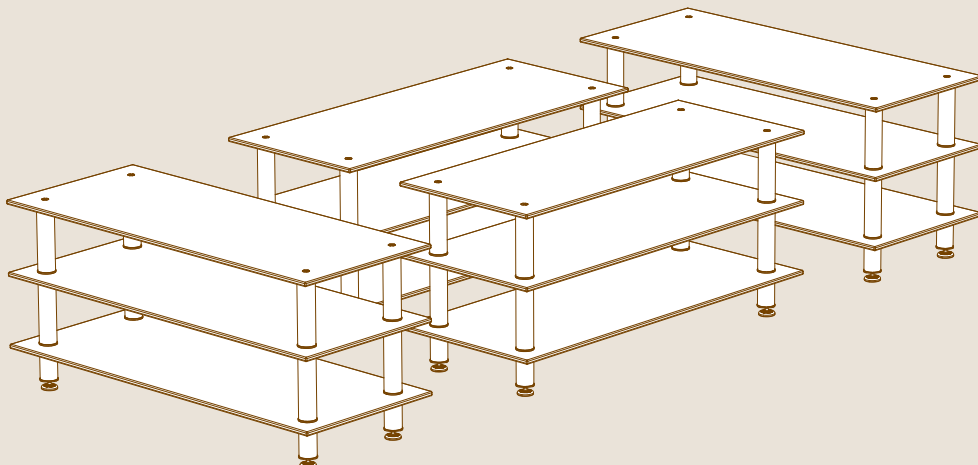

ASSEMBLY

1

Build 4 Large Classic Units.

See "Small | Medium | Large Classic Unit" assembly instructions.

2