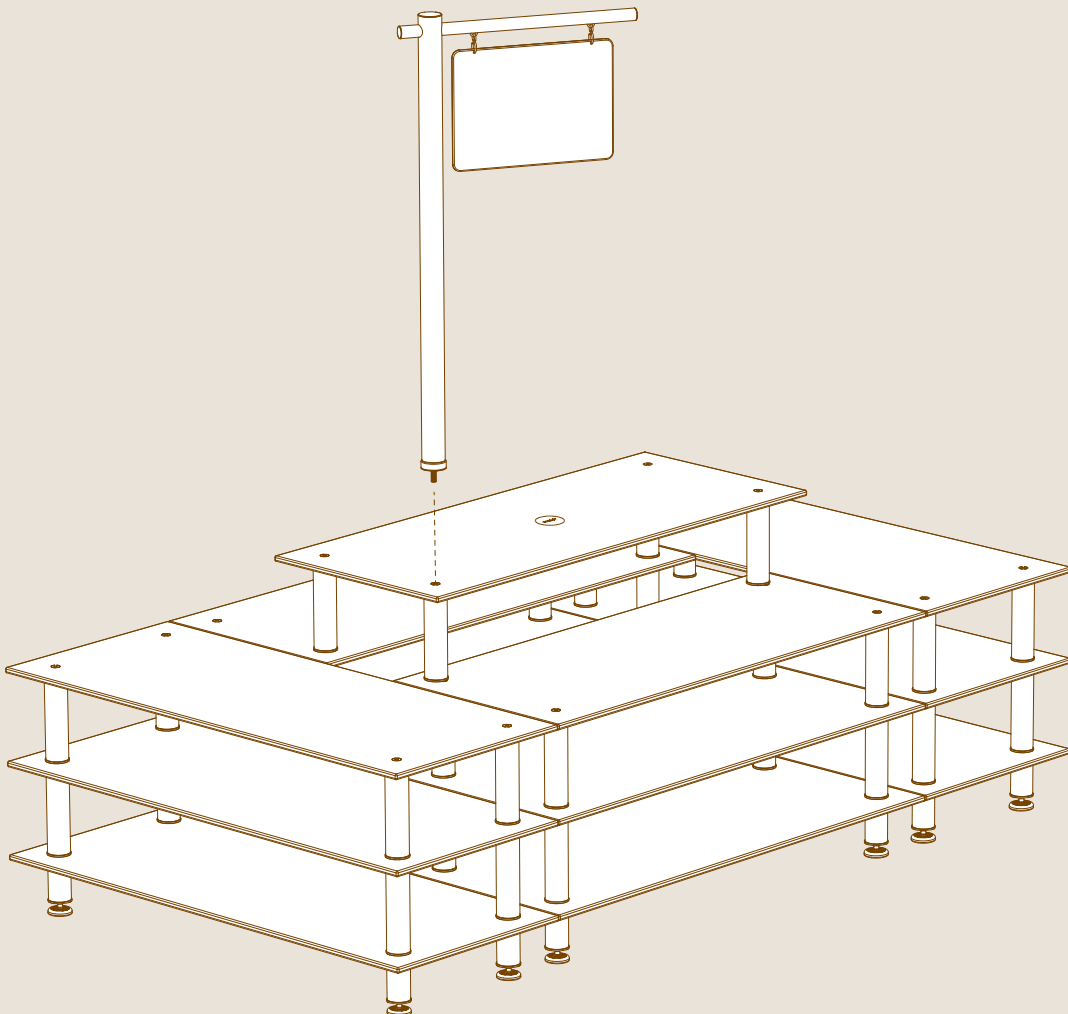

4

Build a Sign Post.
See "Sign Post" assembly instructions.

5