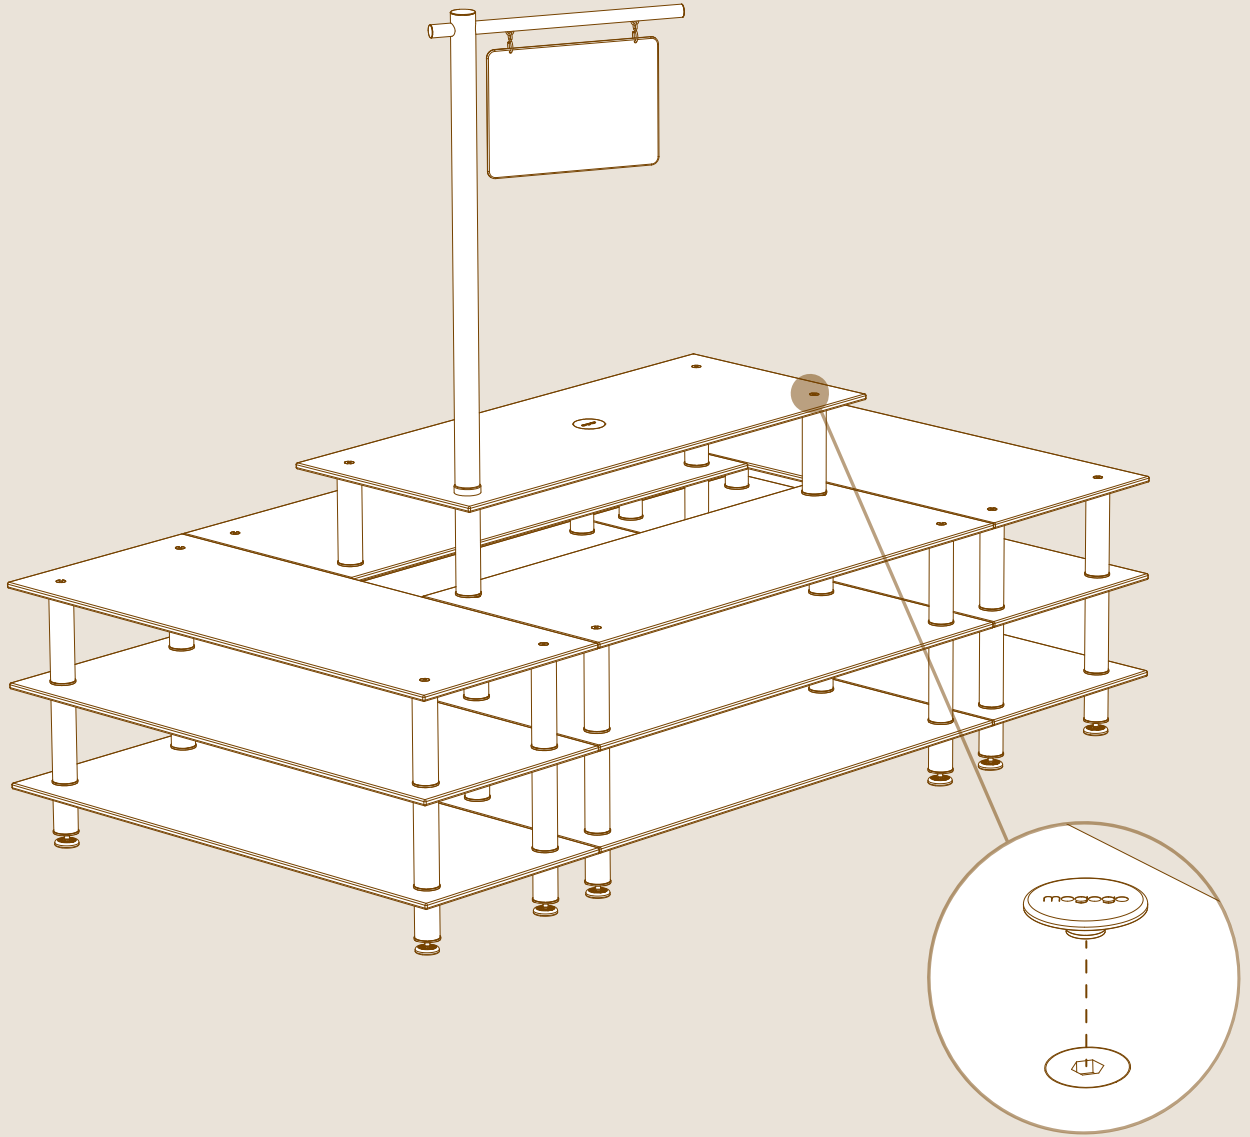

6

YOU DID IT, WAY TO GO!