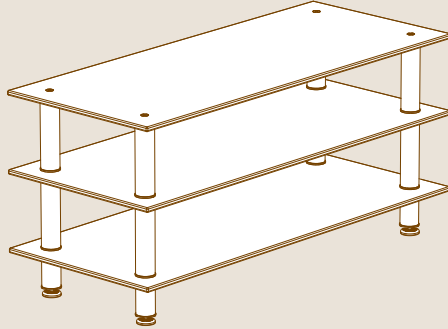

# PARTS

X1

ALLEN KEY FOR M16

X4

12" | 30cm SEGMENTS

X4

LARGE CLASSIC UNIT  
L71" W29.5" | L180cm W75cm

X1

SIGN POST

X1

MARKET PANEL L71" W29.5" | L180cm W75cm