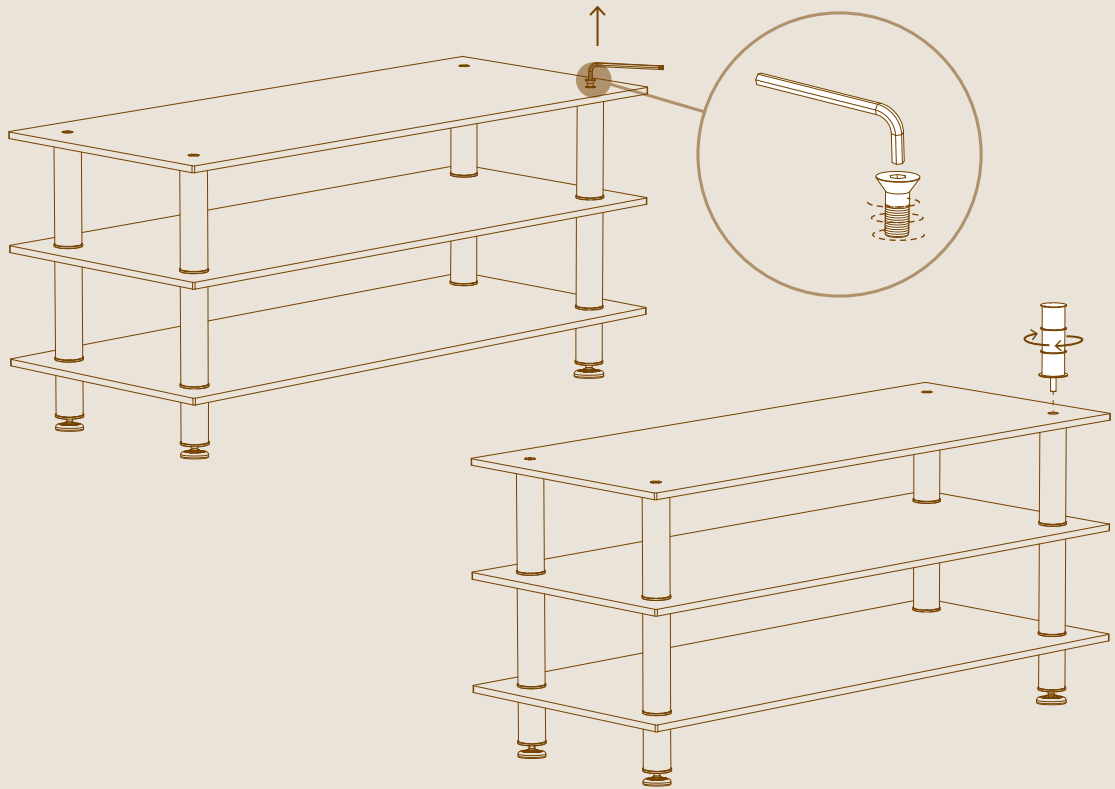

VERTICAL POLES FOR ARCH

X1

HORIZONTAL POLE FOR ARCH

ARCH AND HOOKS ARE FOR PRACTICAL AND DECORATION PURPOSES -  
A VARIETY OF DÉCOR AND KITCHENWARE CAN BE HANGED.

# ASSEMBLY

1

2

3

4

5

**MISSION ACCOMPLISHED, WAY TO GO!**