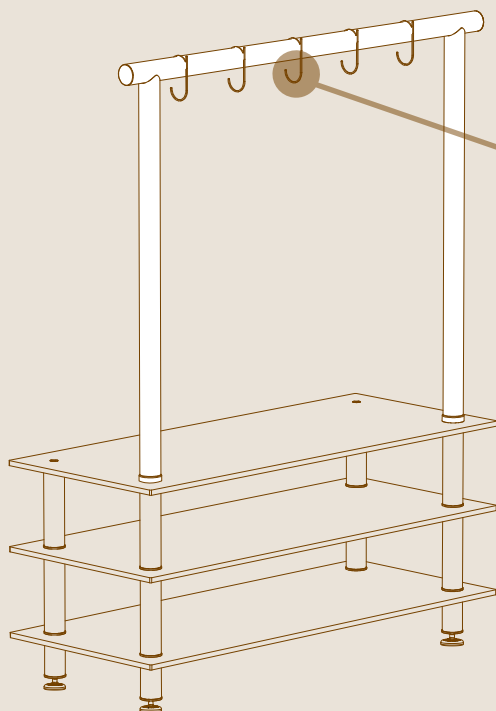

# PARTS

X1

ALLEN KEY FOR M16

X5

HOOKS

X2

ADAPTORS

X2

VERTICAL POLES FOR ARCH

X1

HORIZONTAL POLE FOR ARCH

ARCH AND HOOKS ARE FOR PRACTICAL AND DECORATION PURPOSES -  
A VARIETY OF DÉCOR AND KITCHENWARE CAN BE HANGED.