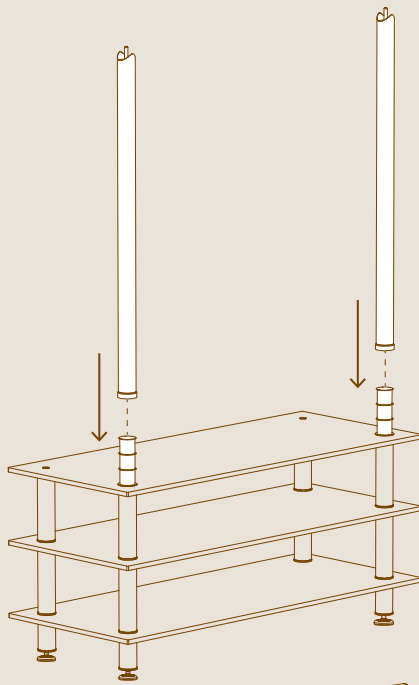

# PARTS

X1

ALLEN KEY FOR M16

X5

HOOKS

X2

ADAPTORS

X2

VERTICAL POLES FOR ARCH

X1

HORIZONTAL POLE FOR ARCH

ARCH AND HOOKS ARE FOR PRACTICAL AND DECORATION PURPOSES -  
A VARIETY OF DÉCOR AND KITCHENWARE CAN BE HANGED.

# ASSEMBLY

1

2

3

4

5

**MISSION ACCOMPLISHED, WAY TO GO!**