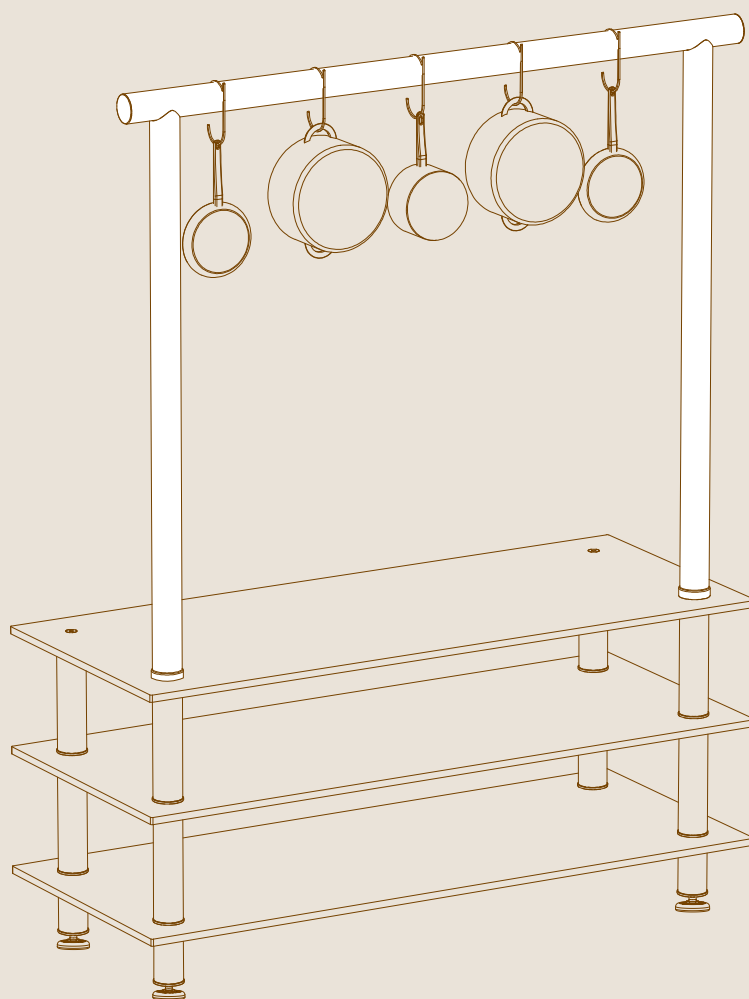

# PARTS

X1

ALLEN KEY FOR M16

X5

HOOKS

X2

ADAPTORS

X2

VERTICAL POLES FOR ARCH

X1

HORIZONTAL POLE FOR ARCH

ARCH AND HOOKS ARE FOR PRACTICAL AND DECORATION PURPOSES -  
A VARIETY OF DÉCOR AND KITCHENWARE CAN BE HANGED.