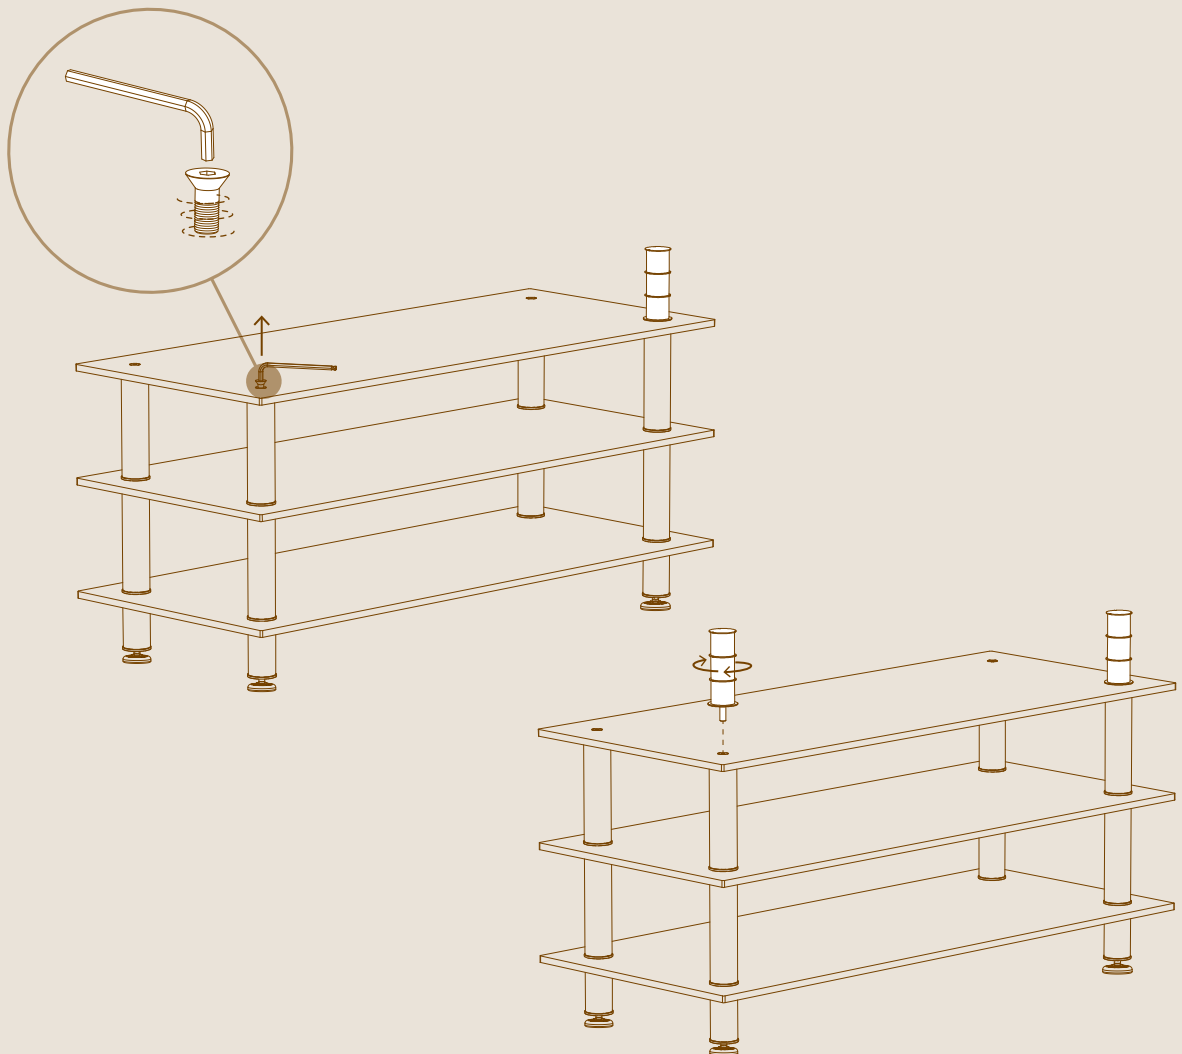

# PARTS

X1

ALLEN KEY FOR M16

X5

HOOKS

X2

ADAPTORS

X2

VERTICAL POLES FOR ARCH

X1

HORIZONTAL POLE FOR ARCH

ARCH AND HOOKS ARE FOR PRACTICAL AND DECORATION PURPOSES -  
A VARIETY OF DÉCOR AND KITCHENWARE CAN BE HANGED.

# ASSEMBLY

1

2

3

4

5

**MISSION ACCOMPLISHED, WAY TO GO!**