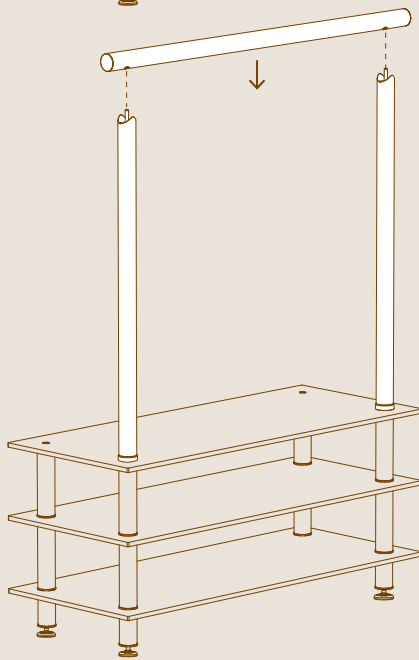

VERTICAL POLES FOR ARCH

X1

HORIZONTAL POLE FOR ARCH

ARCH AND HOOKS ARE FOR PRACTICAL AND DECORATION PURPOSES -  
A VARIETY OF DÉCOR AND KITCHENWARE CAN BE HANGED.

# ASSEMBLY

1

2

3

4

5

**MISSION ACCOMPLISHED, WAY TO GO!**