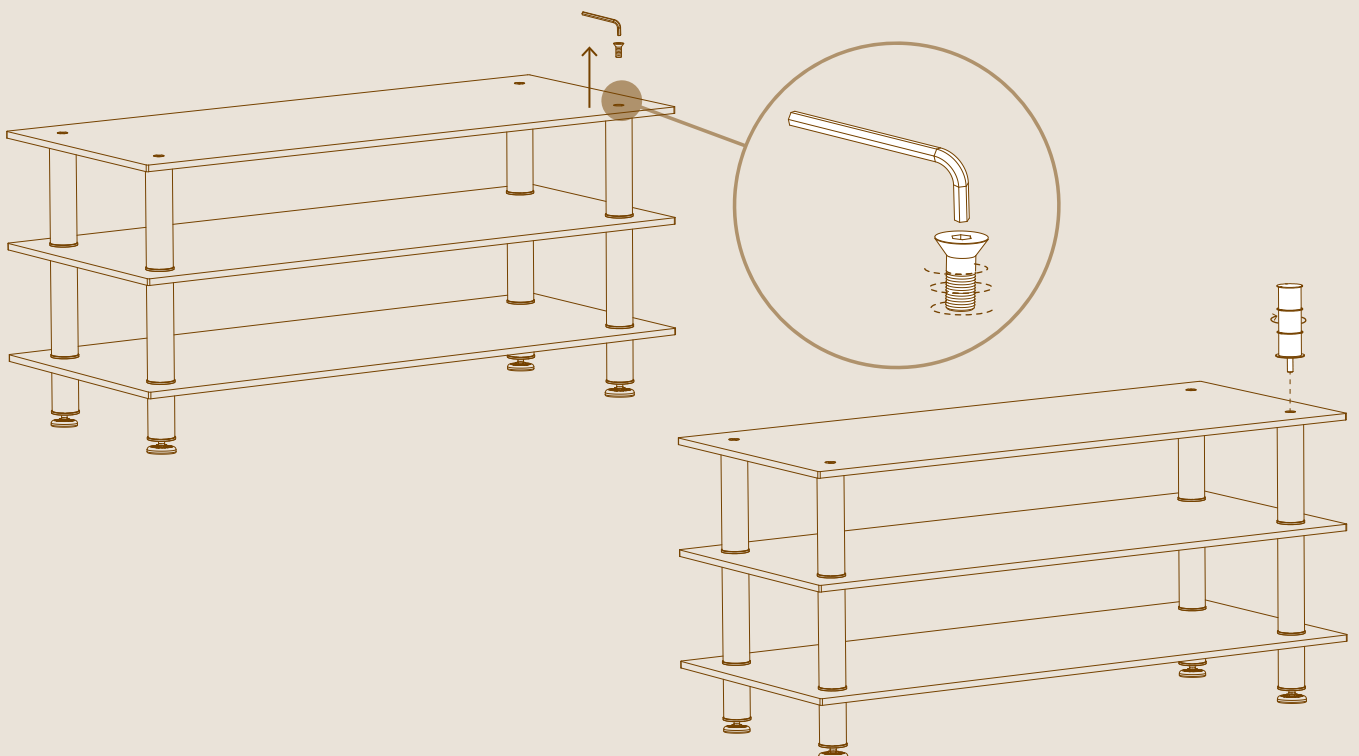

mogogo

Modular

SYSTEM

SIGN POST

ASSEMBLY INSTRUCTIONS

PARTS

X1

ALLEN KEY FOR M16

X2

METAL HOOKS

X1

SIGN POST BOARD

X1

ADAPTOR

X1

SIGN POST HORIZONTAL POLE

X1

SIGN POST VERTICAL POLE L59" | L150cm

ASSEMBLY

- 1 Choose a desirable location for the signpost, unscrew the Allen screw and attach the adaptor instead.

2

3

4

5