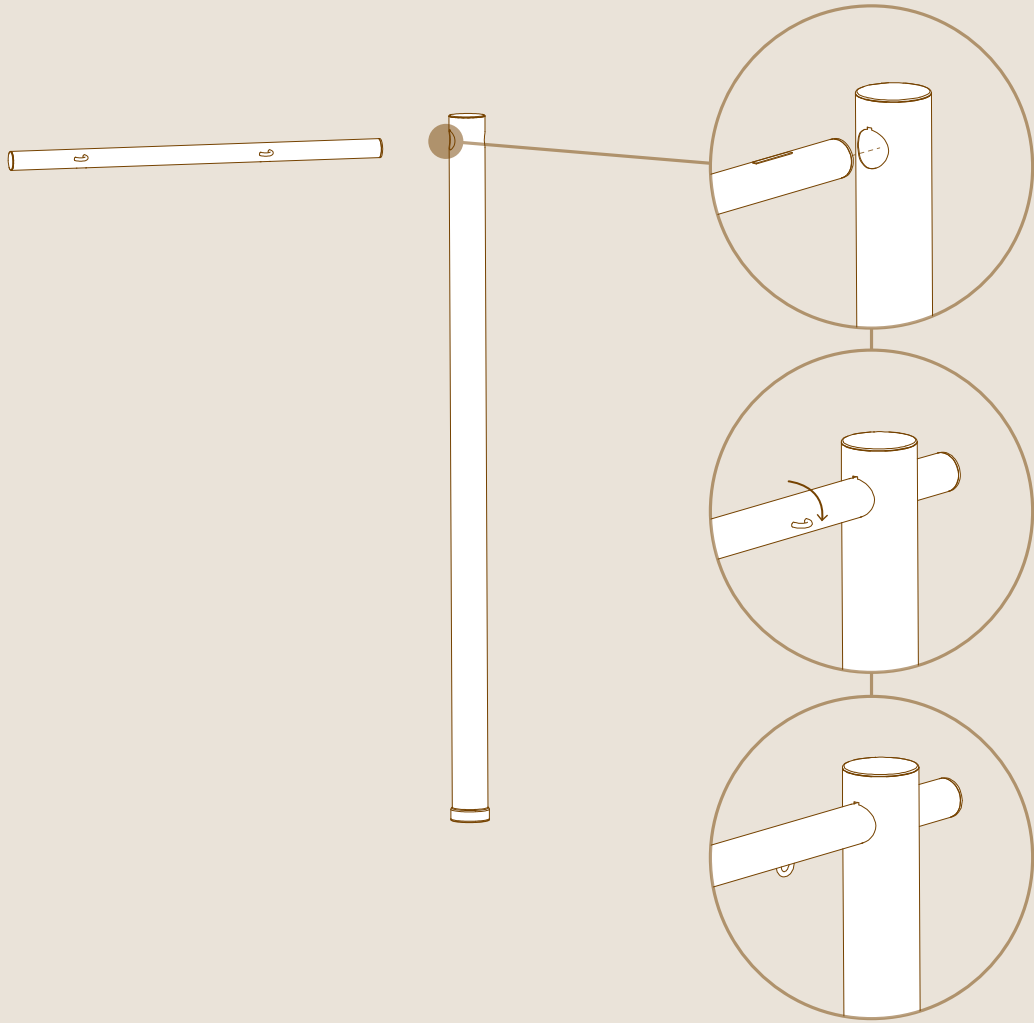

X2

METAL HOOKS

X1

SIGN POST BOARD

X1

ADAPTOR

X1

SIGN POST HORIZONTAL POLE

X1

SIGN POST VERTICAL POLE L59" | L150cm

ASSEMBLY

- 1 Choose a desirable location for the signpost, unscrew the Allen screw and attach the adaptor instead.

2

3

4

5