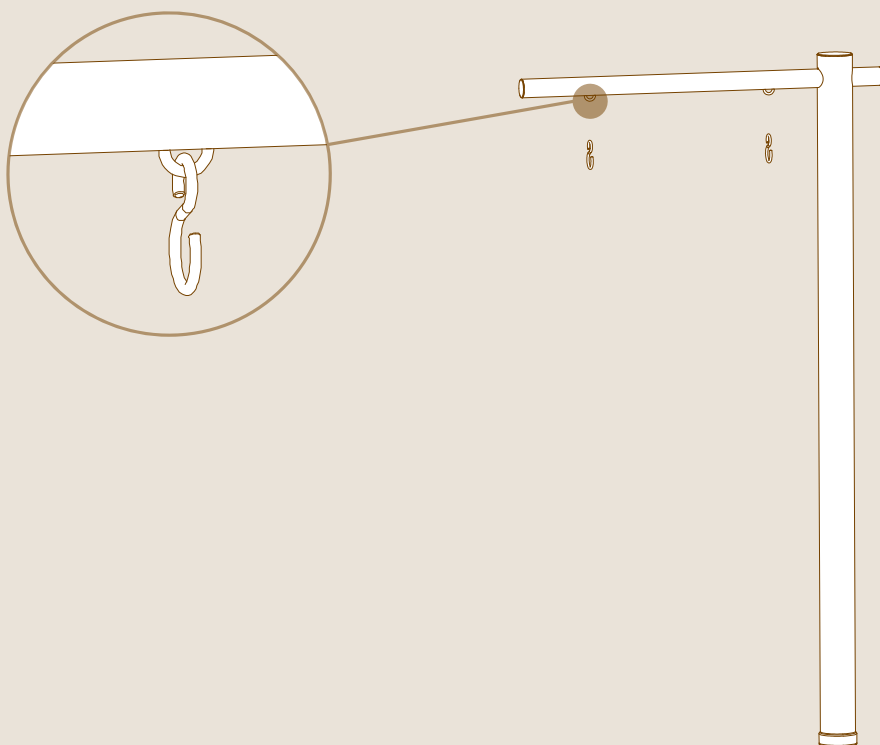

mogogo

Modular

SYSTEM

SIGN POST

ASSEMBLY INSTRUCTIONS

PARTS

X1

ALLEN KEY FOR M16

X2

METAL HOOKS

X1

SIGN POST BOARD

X1

ADAPTOR

X1

SIGN POST HORIZONTAL POLE

X1

SIGN POST VERTICAL POLE L59" | L150cm

ASSEMBLY

- 1 Choose a desirable location for the signpost, unscrew the Allen screw and attach the adaptor instead.

2

3

4

5