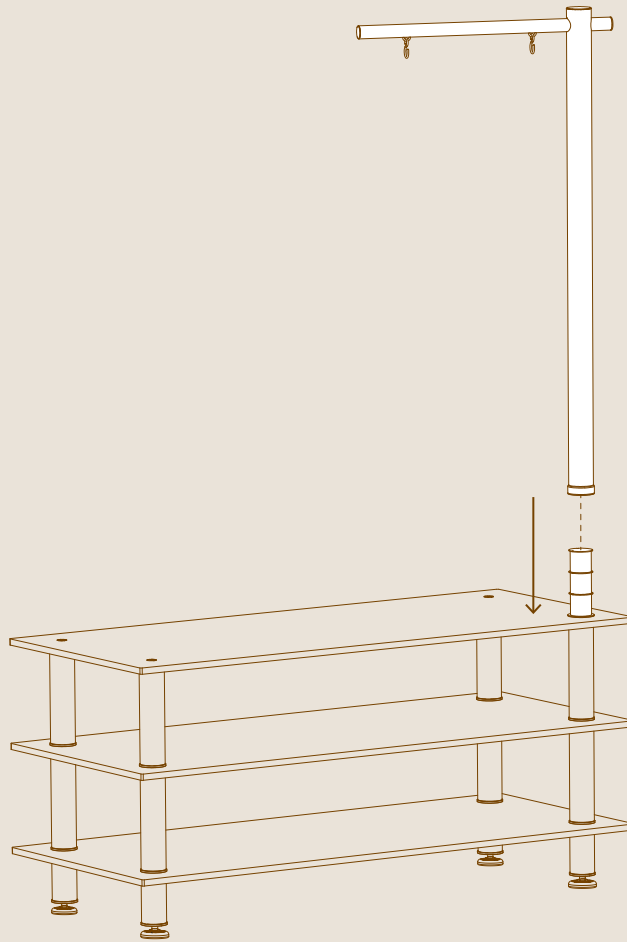

mogogo

Modular

SYSTEM

SIGN POST

ASSEMBLY INSTRUCTIONS

PARTS

X1

ALLEN KEY FOR M16

X2

METAL HOOKS

X1

SIGN POST BOARD

X1

ADAPTOR

X1

SIGN POST HORIZONTAL POLE

X1

SIGN POST VERTICAL POLE L59" | L150cm

ASSEMBLY

- 1 Choose a desirable location for the signpost, unscrew the Allen screw and attach the adaptor instead.

2

3

4

5