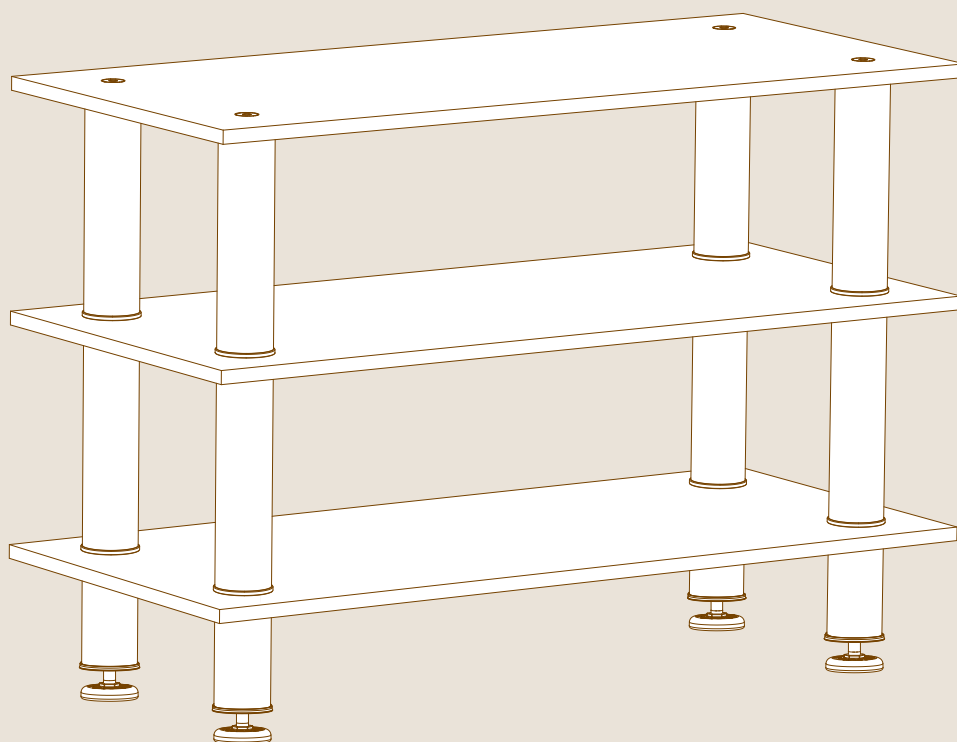

mogogo

Modular

SYSTEM

CREATIVE EXTENSION UNIT

ASSEMBLY INSTRUCTIONS

PARTS

X1

ALLEN KEY FOR M16

X4

M16 ALLEN SCREWS

X4

SCREW CAPS

X3

47" EXTENSION TOPS L47" W21" | L120cm W54cm

X8

12" | 30cm SEGMENTS

X4

ADJUSTABLE LEG

ASSEMBLY

1

2

3

4

5

JOB WELL DONE, WAY TO GO!

Joined with curved creative units,
the extension unit can be assembled in countless configurations