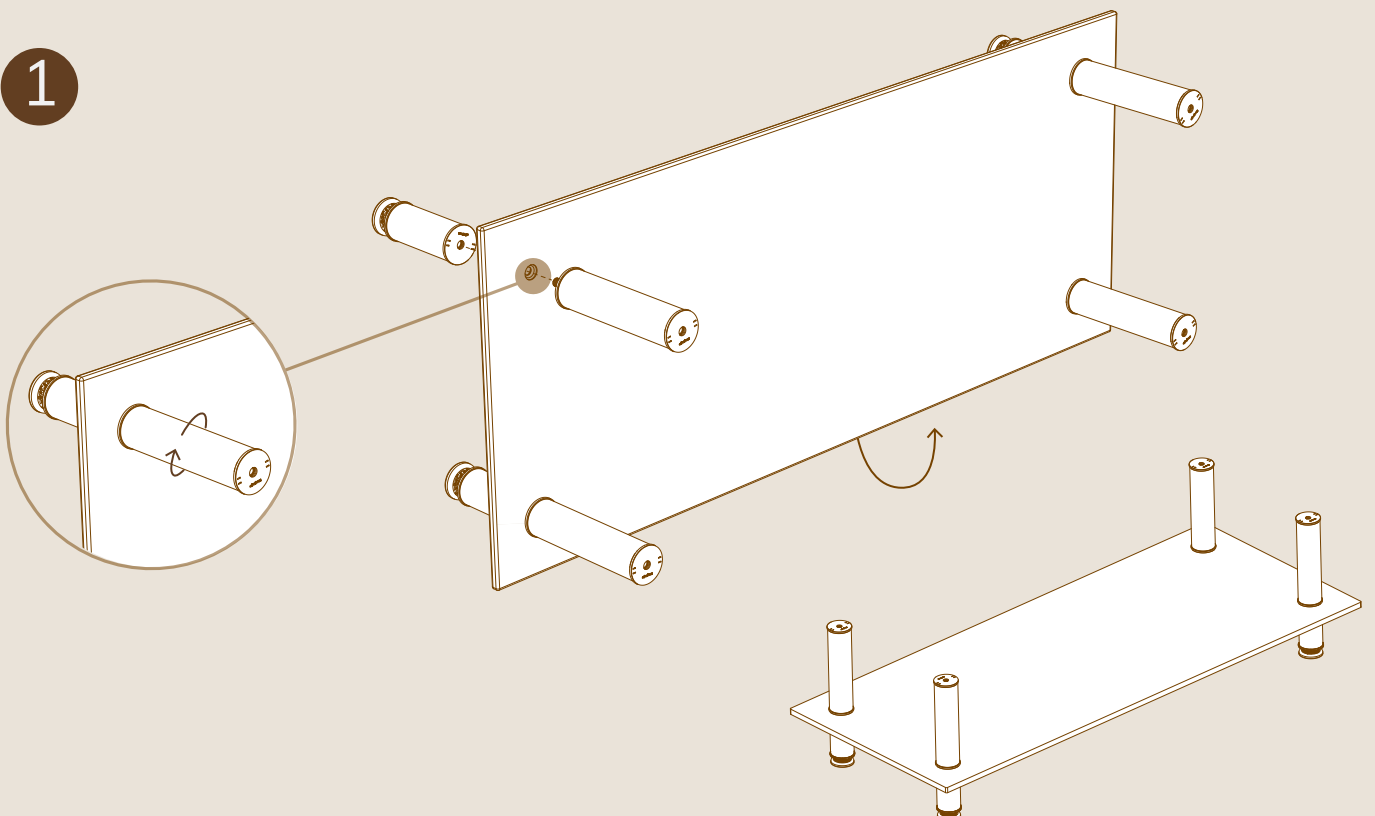

mogogo

Modular

SYSTEM

CREATIVE EXTENSION UNIT

ASSEMBLY INSTRUCTIONS

PARTS

X1

ALLEN KEY FOR M16

X4

M16 ALLEN SCREWS

X4

SCREW CAPS

X3

47" EXTENSION TOPS L47" W21" | L120cm W54cm

X8

12" | 30cm SEGMENTS

X4

ADJUSTABLE LEG

ASSEMBLY

1

2

3

4

5

JOB WELL DONE, WAY TO GO!

Joined with curved creative units,
the extension unit can be assembled in countless configurations