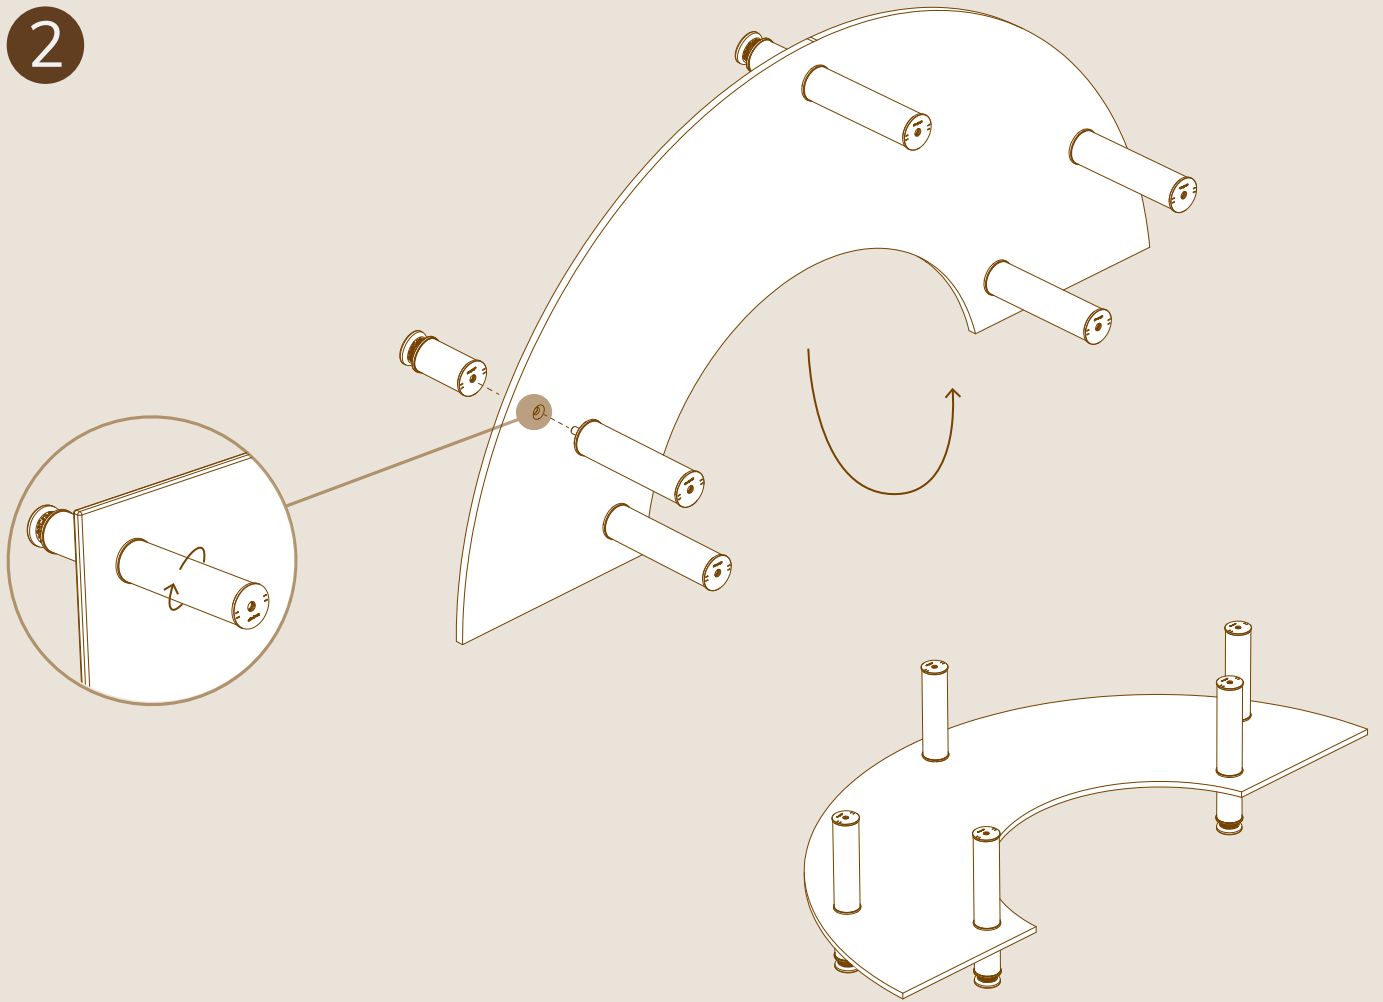

X5

M16 ALLEN SCREWS

X5

SCREW CAPS

X3

LARGE ROUND TOPS L81.5" W41" | L207cm W104cm

X10

12" | 30cm SEGMENTS

X5

ADJUSTABLE LEG

ASSEMBLY

1

Choose the unit direction, based on the configuration you wish to assemble.

Pay attention!

The plate is double sided. Some configurations (like the full circle) may need the unit to be assembled mirrored.

2

3

4

5

6

GREAT JOB, YOUR GOOD TO GO!

Can be assembled in several configurations