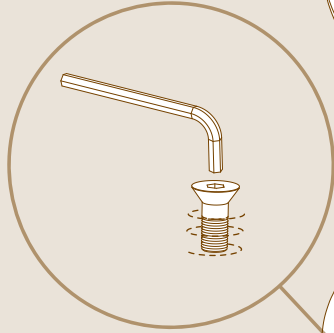

mogogo

Modular

SYSTEM

CURVED CREATIVE UNIT

ASSEMBLY INSTRUCTIONS

PARTS

X1

ALLEN KEY FOR M16

X5

ADJUSTABLE LEG

ASSEMBLY

1

Choose the unit direction, based on the configuration you wish to assemble.

Pay attention!

The plate is double sided. Some configurations (like the full circle) may need the unit to be assembled mirrored.

2

3

4

5

6

GREAT JOB, YOUR GOOD TO GO!

Can be assembled in several configurations