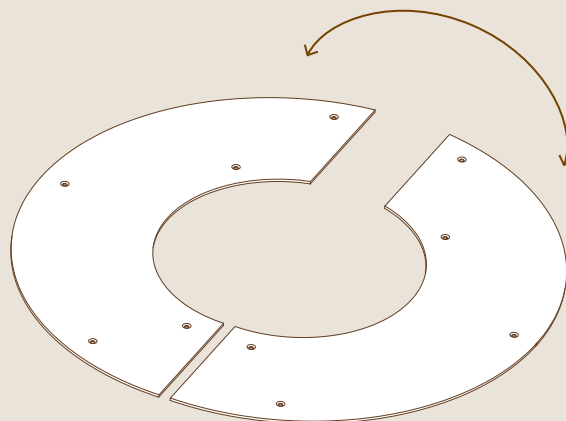

X5

M16 ALLEN SCREWS

X5

SCREW CAPS

X3

LARGE ROUND TOPS L81.5" W41" | L207cm W104cm

X10

12" | 30cm SEGMENTS

X5

ADJUSTABLE LEG

ASSEMBLY

1

Choose the unit direction, based on the configuration you wish to assemble.

Pay attention!

The plate is double sided. Some configurations (like the full circle) may need the unit to be assembled mirrored.

2

3

4

5

6

GREAT JOB, YOUR GOOD TO GO!

Can be assembled in several configurations