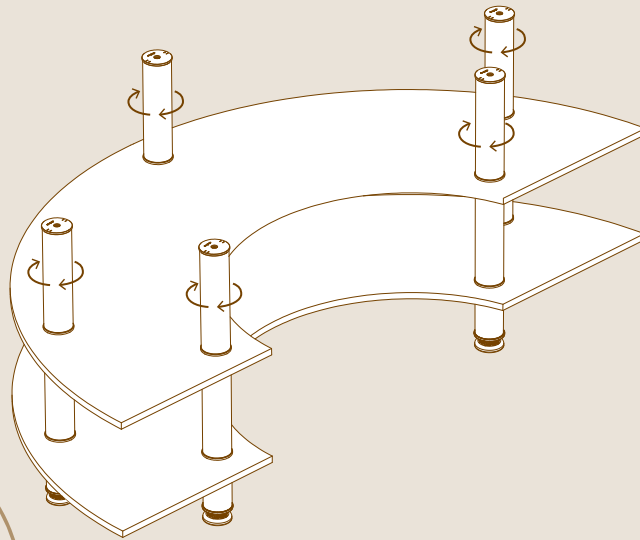

mogogo

Modular

SYSTEM

CURVED CREATIVE UNIT

ASSEMBLY INSTRUCTIONS

PARTS

X1

ALLEN KEY FOR M16

X5

M16 ALLEN SCREWS

X5

SCREW CAPS

X3

LARGE ROUND TOPS L81.5" W41" | L207cm W104cm

X10

12" | 30cm SEGMENTS

X5

ADJUSTABLE LEG

ASSEMBLY

1

Choose the unit direction, based on the configuration you wish to assemble.

Pay attention!

The plate is double sided. Some configurations (like the full circle) may need the unit to be assembled mirrored.

2

3

4

5

6

GREAT JOB, YOUR GOOD TO GO!

Can be assembled in several configurations