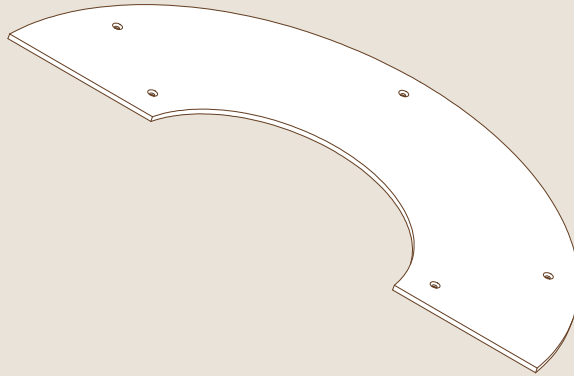

mogogo

Modular

SYSTEM

CURVED CREATIVE UNIT

ASSEMBLY INSTRUCTIONS

PARTS

X1

ALLEN KEY FOR M16

X5

M16 ALLEN SCREWS

X5

SCREW CAPS

X3

LARGE ROUND TOPS L81.5" W41" | L207cm W104cm

X10

12" | 30cm SEGMENTS

X5

ADJUSTABLE LEG

ASSEMBLY

1

Choose the unit direction, based on the configuration you wish to assemble.

Pay attention!

The plate is double sided. Some configurations (like the full circle) may need the unit to be assembled mirrored.