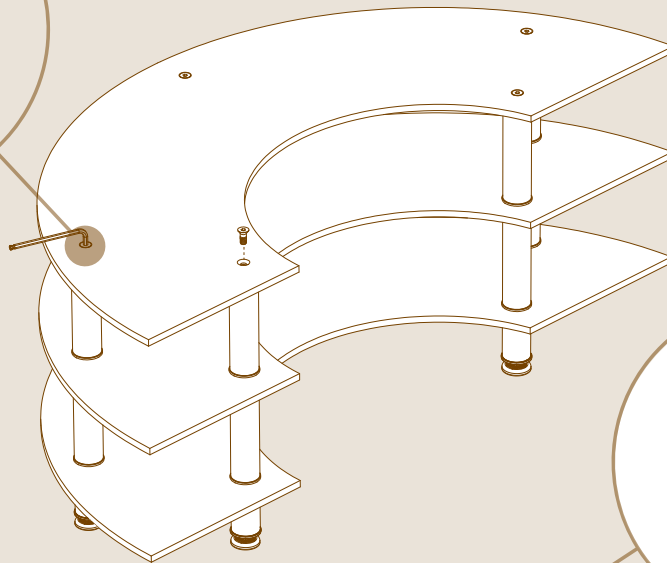

X5

ADJUSTABLE LEG

ASSEMBLY

1

Choose the unit direction, based on the configuration you wish to assemble.

Pay attention!

The plate is double sided. Some configurations (like the full circle) may need the unit to be assembled mirrored.

2

3

4

5

6

GREAT JOB, YOUR GOOD TO GO!

Can be assembled in several configurations