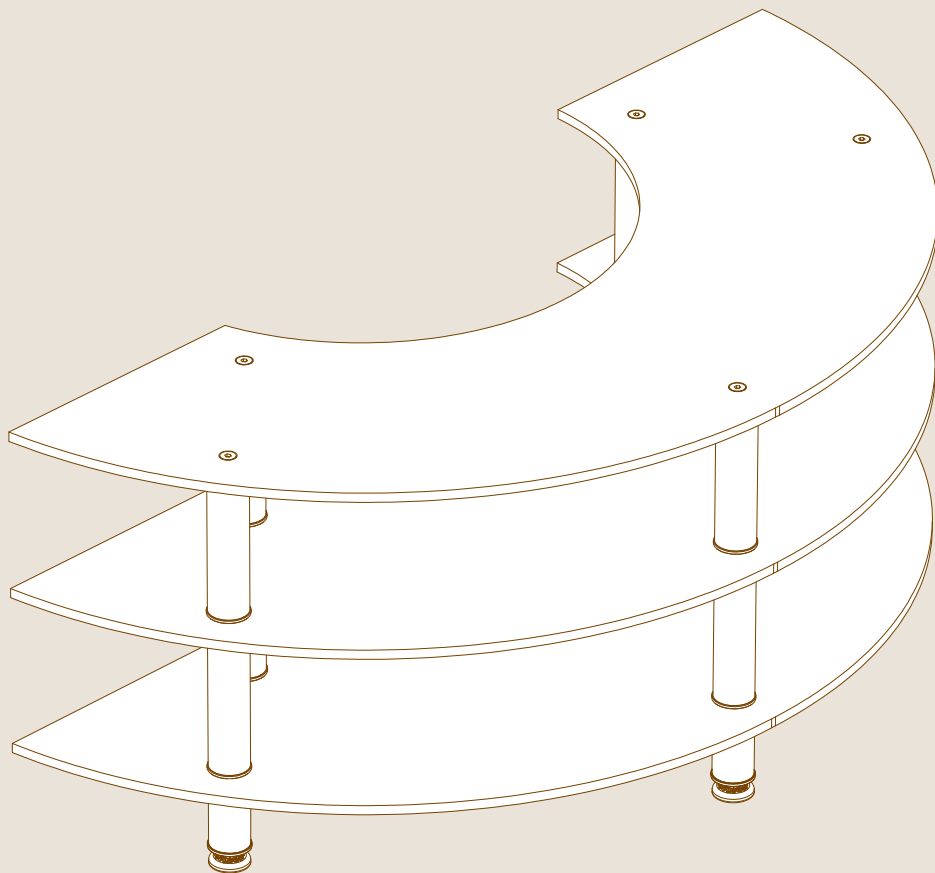

mogogo

Modular

SYSTEM

CURVED CREATIVE UNIT

ASSEMBLY INSTRUCTIONS

PARTS

X1

ALLEN KEY FOR M16

X5

M16 ALLEN SCREWS

X5

SCREW CAPS

X3

LARGE ROUND TOPS L81.5" W41" | L207cm W104cm

X10

12" | 30cm SEGMENTS

X5

ADJUSTABLE LEG

ASSEMBLY

1

Choose the unit direction, based on the configuration you wish to assemble.

Pay attention!

The plate is double sided. Some configurations (like the full circle) may need the unit to be assembled mirrored.