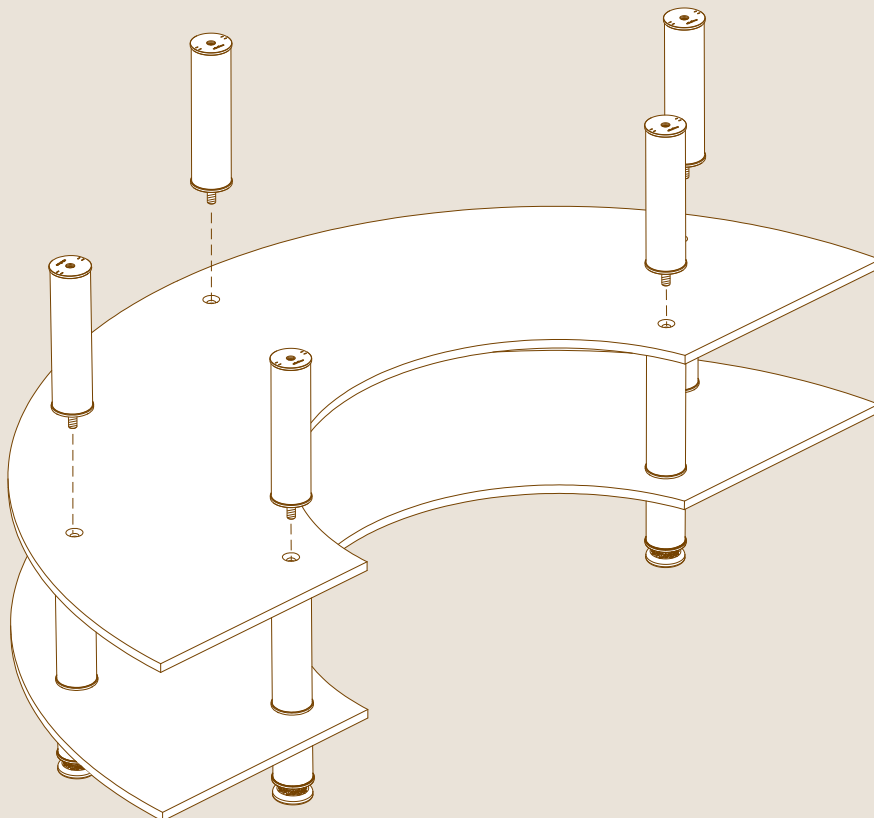

X5

M16 ALLEN SCREWS

X5

SCREW CAPS

X3

LARGE ROUND TOPS L81.5" W41" | L207cm W104cm

X10

12" | 30cm SEGMENTS

X5

ADJUSTABLE LEG

ASSEMBLY

1

Choose the unit direction, based on the configuration you wish to assemble.

Pay attention!

The plate is double sided. Some configurations (like the full circle) may need the unit to be assembled mirrored.

2

3

4

5

6

GREAT JOB, YOUR GOOD TO GO!

Can be assembled in several configurations