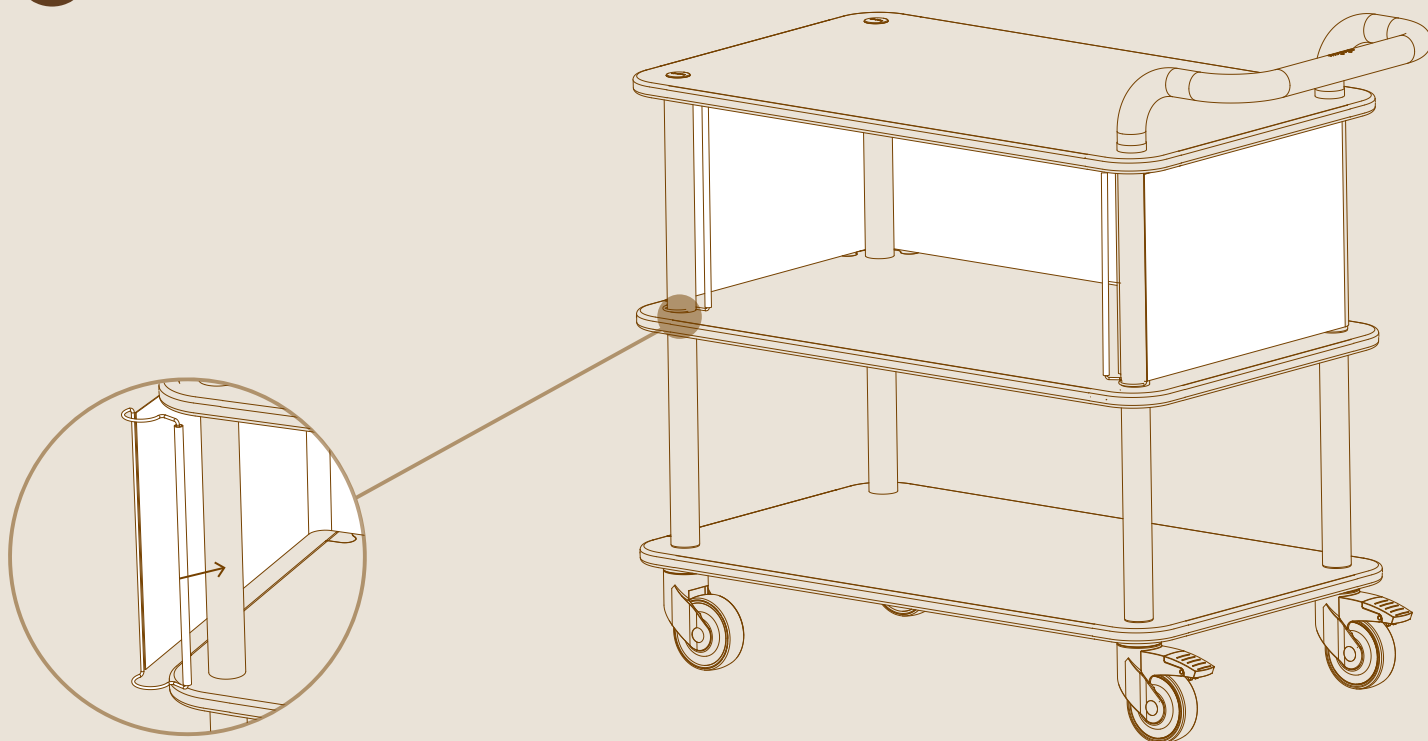

mogogo
BUFFET SOLUTIONS

Rollin
SERVICE CARTS

QUICK COVER FOR SERVICE CART

ASSEMBLY INSTRUCTIONS

PARTS

x2

QUICK COVER FOR SERVICE CART L70" W12.6" | L178cm W32cm

ASSEMBLY

1

2

3

Evenly tighten the quick-cover using the bars on both sides.

DESIGN PROPOSALS

GREAT JOB, YOUR GOOD TO GO!