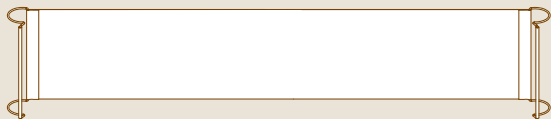

mogogo
BUFFET SOLUTIONS

Rollin
SERVICE CARTS

QUICK COVER FOR SERVICE CART

ASSEMBLY INSTRUCTIONS

PARTS

x2

QUICK COVER FOR SERVICE CART L70" W12.6" | L178cm W32cm

ASSEMBLY