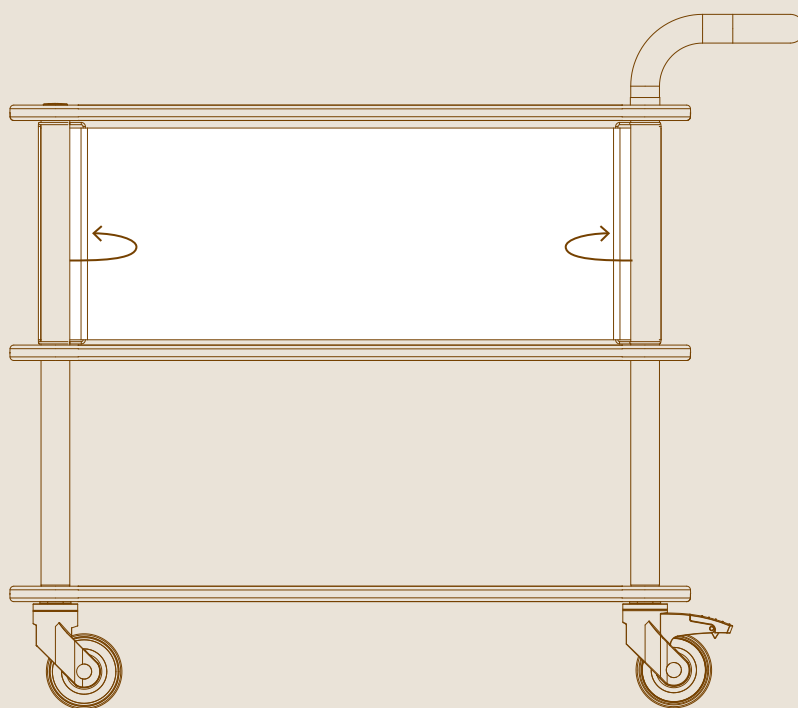

mogogo
BUFFET SOLUTIONS

Rollin
SERVICE CARTS

QUICK COVER FOR SERVICE CART

ASSEMBLY INSTRUCTIONS

PARTS

x2

QUICK COVER FOR SERVICE CART L70" W12.6" | L178cm W32cm

ASSEMBLY

1

2

3

Evenly tighten the quick-cover using the bars on both sides.

DESIGN PROPOSALS

GREAT JOB, YOUR GOOD TO GO!