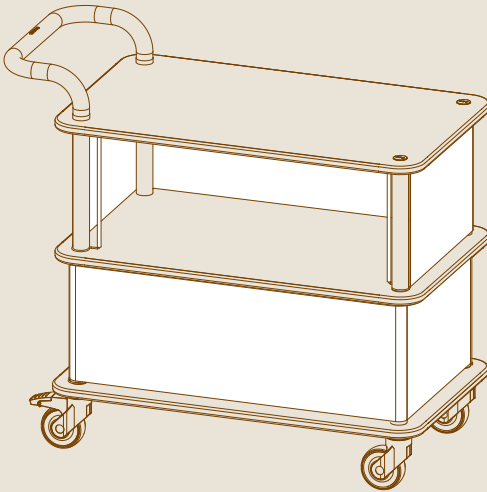

mogogo
BUFFET SOLUTIONS

Rollin
SERVICE CARTS

QUICK COVER FOR SERVICE CART

ASSEMBLY INSTRUCTIONS

PARTS

x2

QUICK COVER FOR SERVICE CART L70" W12.6" | L178cm W32cm

ASSEMBLY

1

2

3

Evenly tighten the quick-cover using the bars on both sides.

DESIGN PROPOSALS

GREAT JOB, YOUR GOOD TO GO!