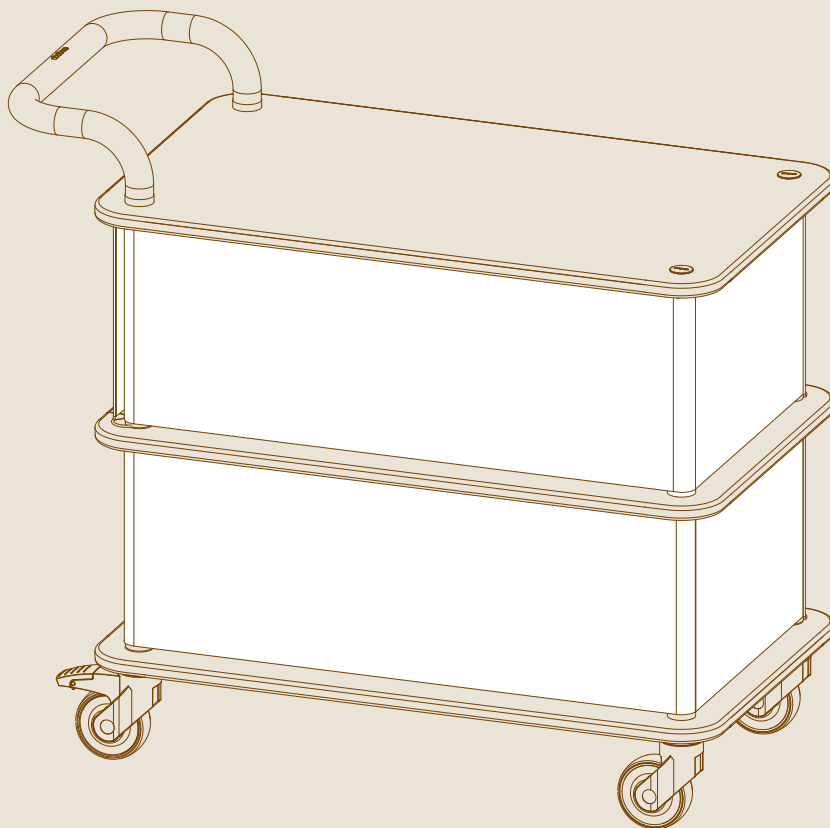

mogogo
BUFFET SOLUTIONS

Rollin
SERVICE CARTS

QUICK COVER FOR SERVICE CART

ASSEMBLY INSTRUCTIONS

PARTS

x2

QUICK COVER FOR SERVICE CART L70" W12.6" | L178cm W32cm

ASSEMBLY

1

2

3

Evenly tighten the quick-cover using the bars on both sides.

DESIGN PROPOSALS

GREAT JOB, YOUR GOOD TO GO!