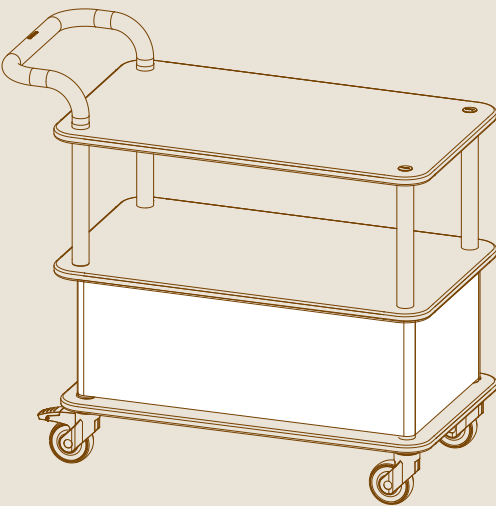

mogogo
BUFFET SOLUTIONS

Rollin
SERVICE CARTS

QUICK COVER FOR SERVICE CART

ASSEMBLY INSTRUCTIONS

PARTS

x2

QUICK COVER FOR SERVICE CART L70" W12.6" | L178cm W32cm

ASSEMBLY

1

2

3

Evenly tighten the quick-cover using the bars on both sides.

DESIGN PROPOSALS

GREAT JOB, YOUR GOOD TO GO!