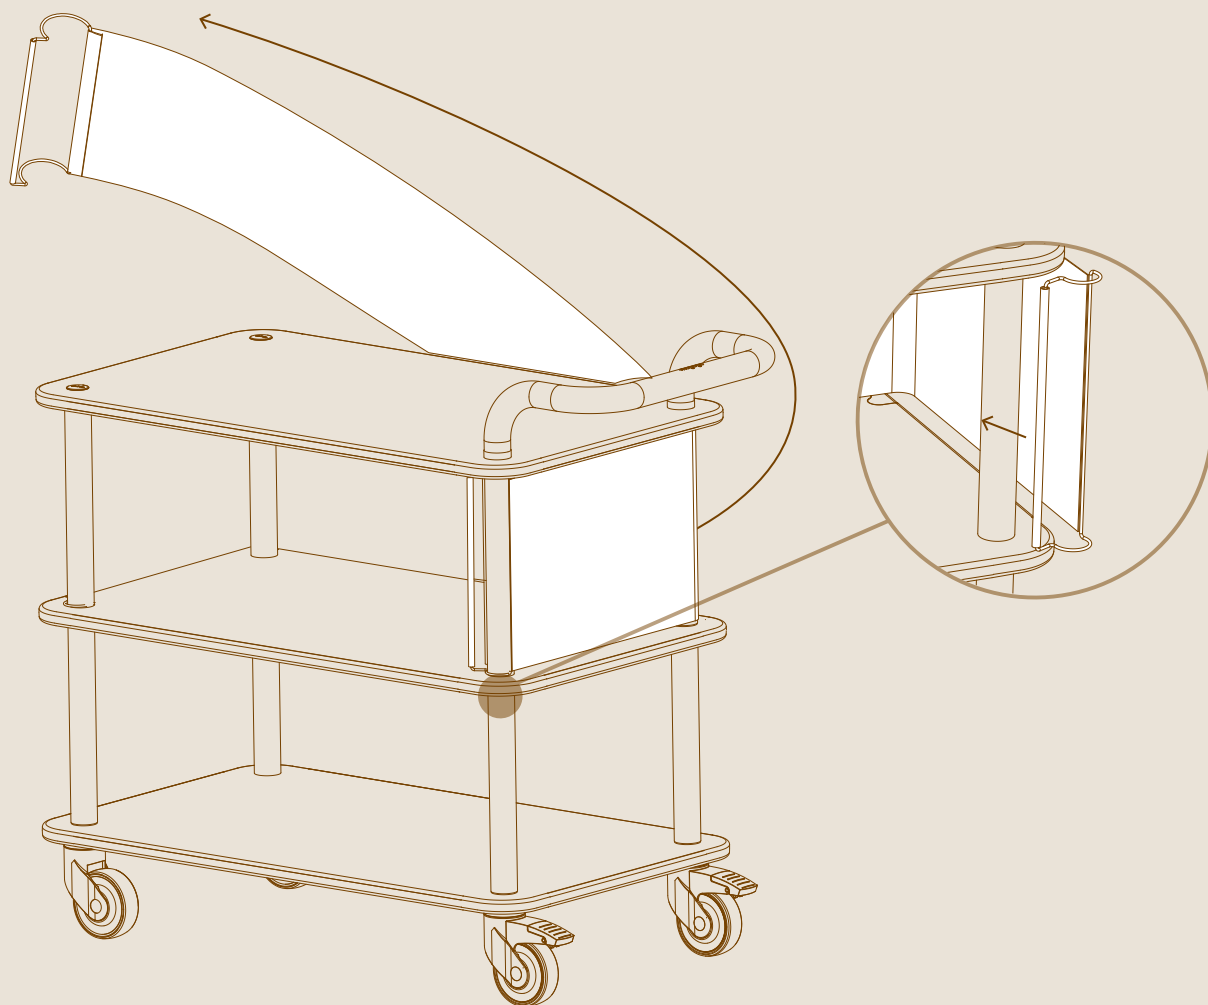

mogogo
BUFFET SOLUTIONS

Rollin
SERVICE CARTS

QUICK COVER FOR SERVICE CART

ASSEMBLY INSTRUCTIONS

PARTS

x2

QUICK COVER FOR SERVICE CART L70" W12.6" | L178cm W32cm

ASSEMBLY

1

2

3

Evenly tighten the quick-cover using the bars on both sides.

DESIGN PROPOSALS

GREAT JOB, YOUR GOOD TO GO!