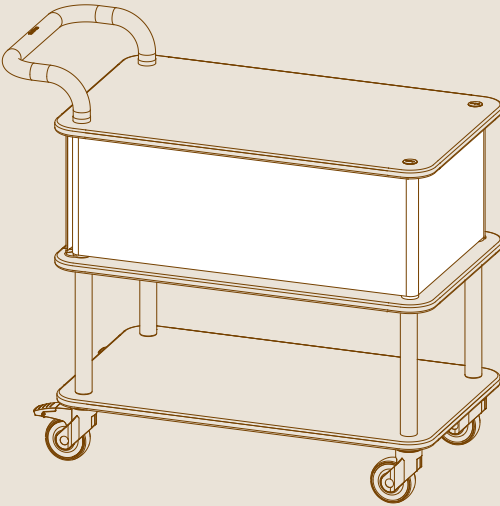

mogogo
BUFFET SOLUTIONS

Rollin
SERVICE CARTS

QUICK COVER FOR SERVICE CART

ASSEMBLY INSTRUCTIONS

PARTS

x2

QUICK COVER FOR SERVICE CART L70" W12.6" | L178cm W32cm

ASSEMBLY

1

2

3

Evenly tighten the quick-cover using the bars on both sides.

DESIGN PROPOSALS

GREAT JOB, YOUR GOOD TO GO!