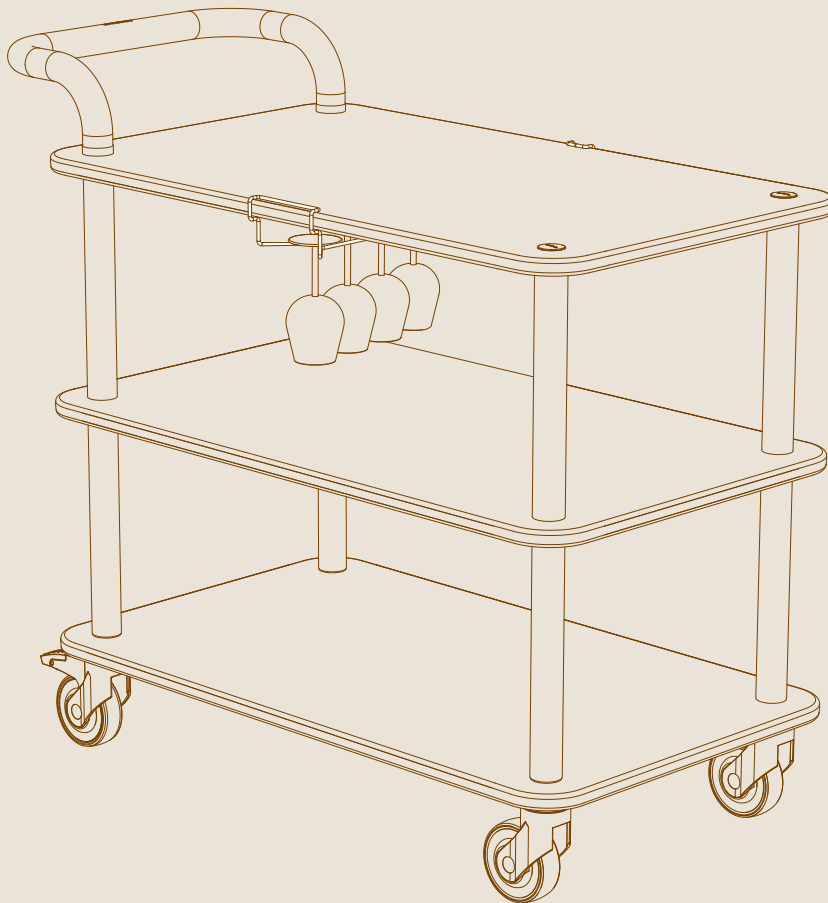

mogogo  
BUFFET SOLUTIONS

Rollin  
SERVICE CARTS

---

## WINE GLASS HOLDER

# PARTS

x1

WINE GLASS HOLDER