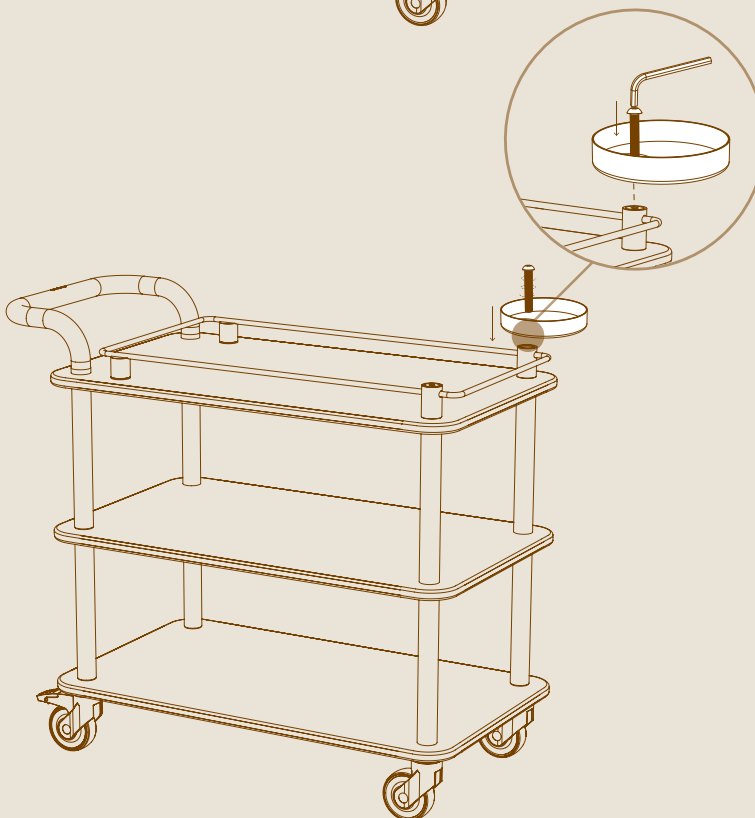

PARTS

X1

X1

X1

X1

ASSEMBLY

1

2

YOU'RE ALL DONE, WAY TO GO!