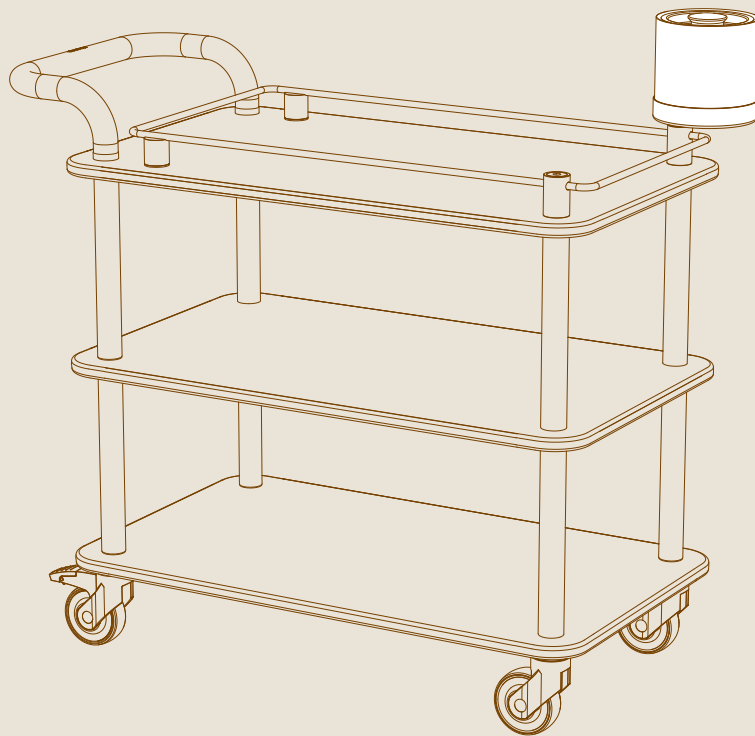

mogogo  
BUFFET SOLUTIONS

Roll'n  
SERVICE CARTS

---

## ICE BUCKET

# PARTS

X1

ALLEN KEY FOR M16

X1

M16X100MM SCREW ROUND HEAD

X1

ICE BUCKET

X1

ICE BUCKET HOLDER