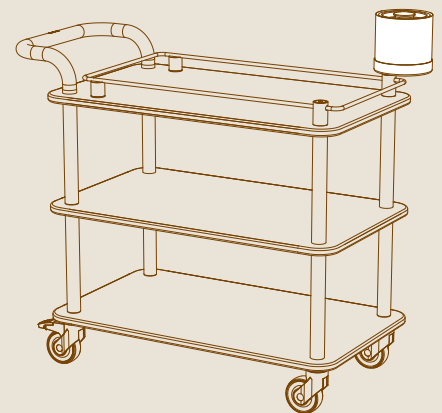

PARTS

X1

X1

X1

X1

ASSEMBLY

1

2

YOU'RE ALL DONE, WAY TO GO!