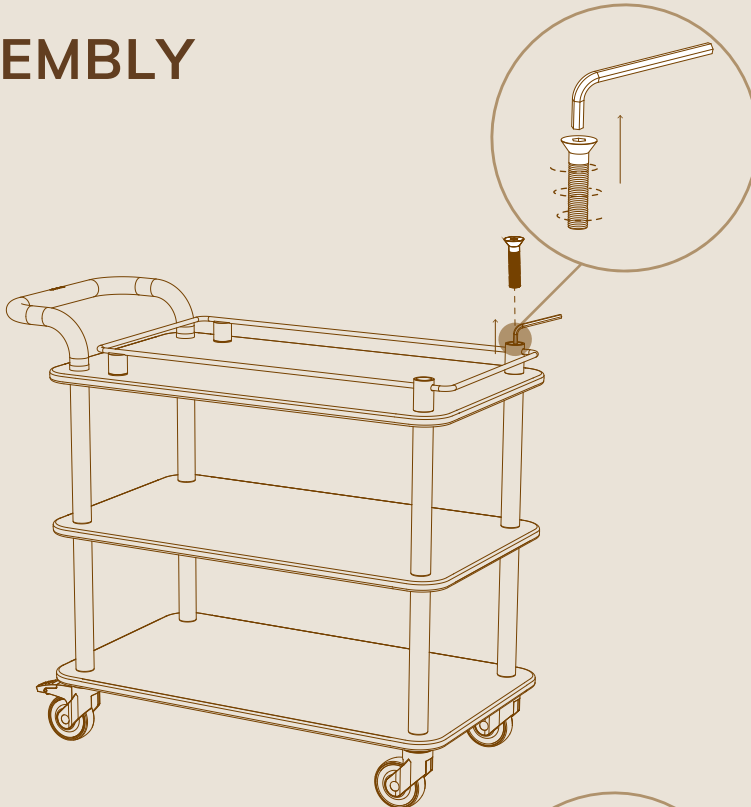

PARTS

X1

X1

X1

X1

ASSEMBLY

1