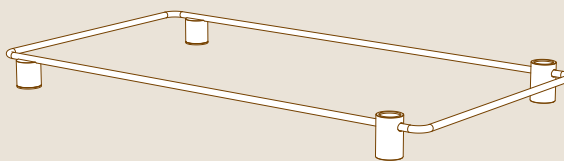

mogogo
BUFFET SOLUTIONS

Rollin
SERVICE CARTS

TOP RAIL BORDER ASSEMBLY INSTRUCTIONS

PARTS

x1

ALLEN KEY FOR M16

x2

4" M16 ALLEN SCREWS L4" | L10cm

x1

TOP RAIL BORDER

ASSEMBLY

1

2

3

YOU'RE ALL DONE, WAY TO GO!