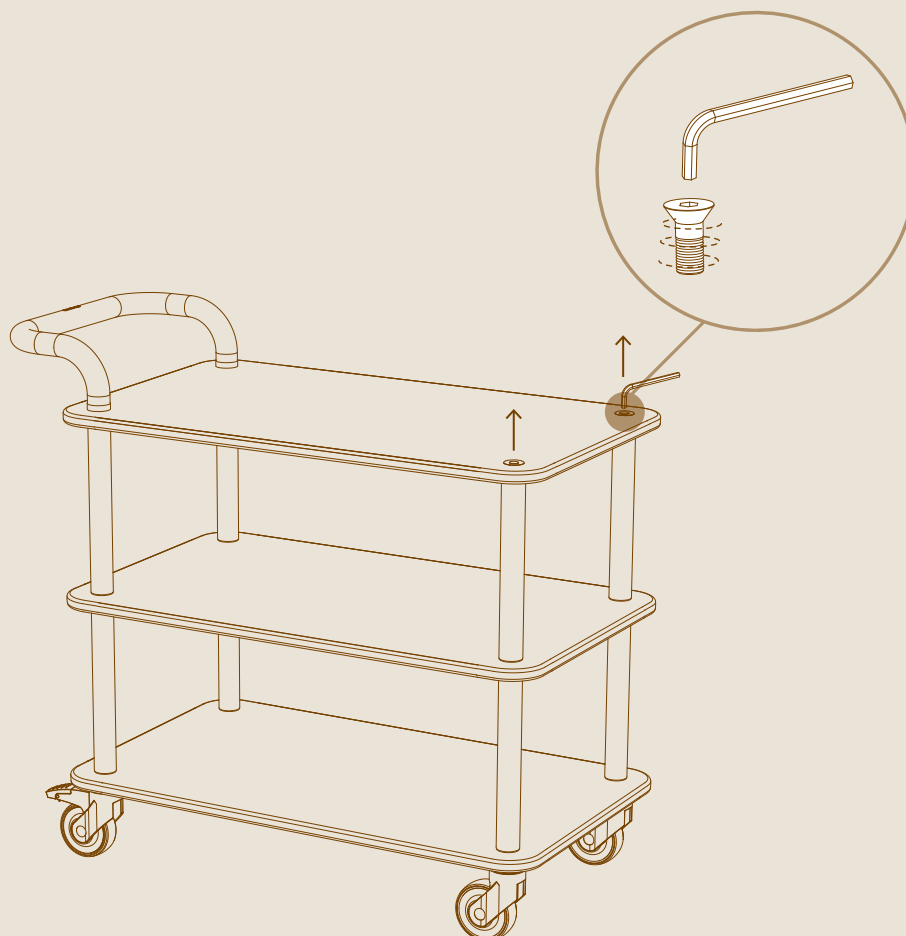

mogogo
BUFFET SOLUTIONS

Rollin
SERVICE CARTS

TOP RAIL BORDER ASSEMBLY INSTRUCTIONS

PARTS

x1

ALLEN KEY FOR M16

x2

4" M16 ALLEN SCREWS L4" | L10cm

x1

TOP RAIL BORDER

ASSEMBLY

1

2

3

YOU'RE ALL DONE, WAY TO GO!