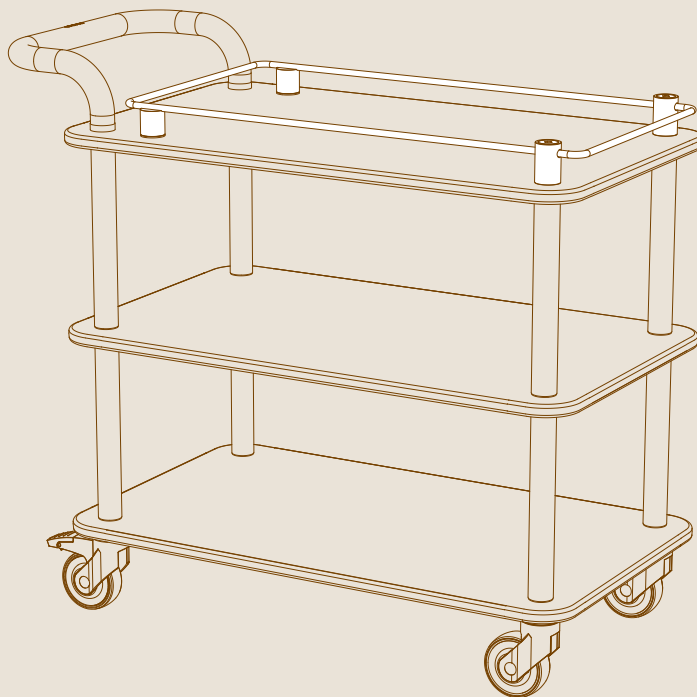

mogogo
BUFFET SOLUTIONS

Rollin
SERVICE CARTS

TOP RAIL BORDER ASSEMBLY INSTRUCTIONS

PARTS

x1

ALLEN KEY FOR M16

x2

4" M16 ALLEN SCREWS L4" | L10cm

x1

TOP RAIL BORDER

ASSEMBLY

1

2

3

YOU'RE ALL DONE, WAY TO GO!