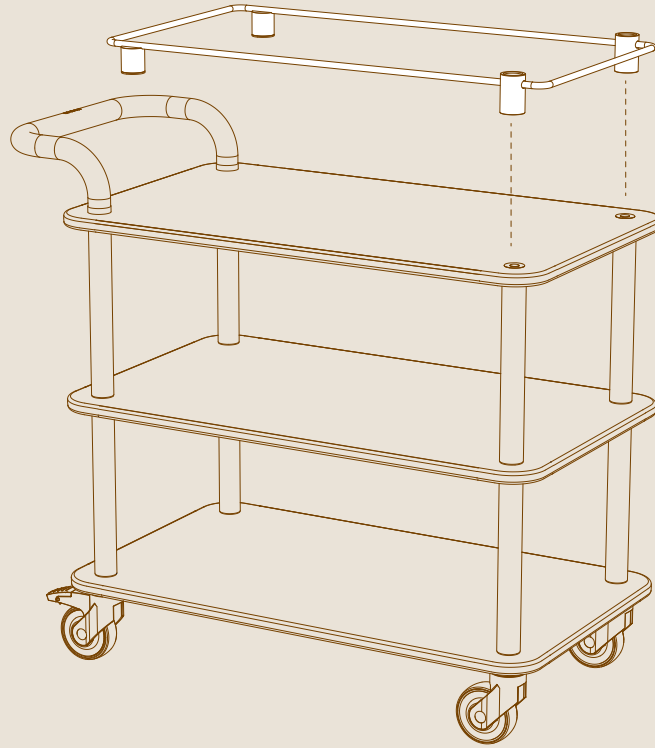

mogogo
BUFFET SOLUTIONS

Rollin
SERVICE CARTS

TOP RAIL BORDER ASSEMBLY INSTRUCTIONS

PARTS

x1

ALLEN KEY FOR M16

x2

4" M16 ALLEN SCREWS L4" | L10cm

x1

TOP RAIL BORDER

ASSEMBLY

1

2

3

YOU'RE ALL DONE, WAY TO GO!