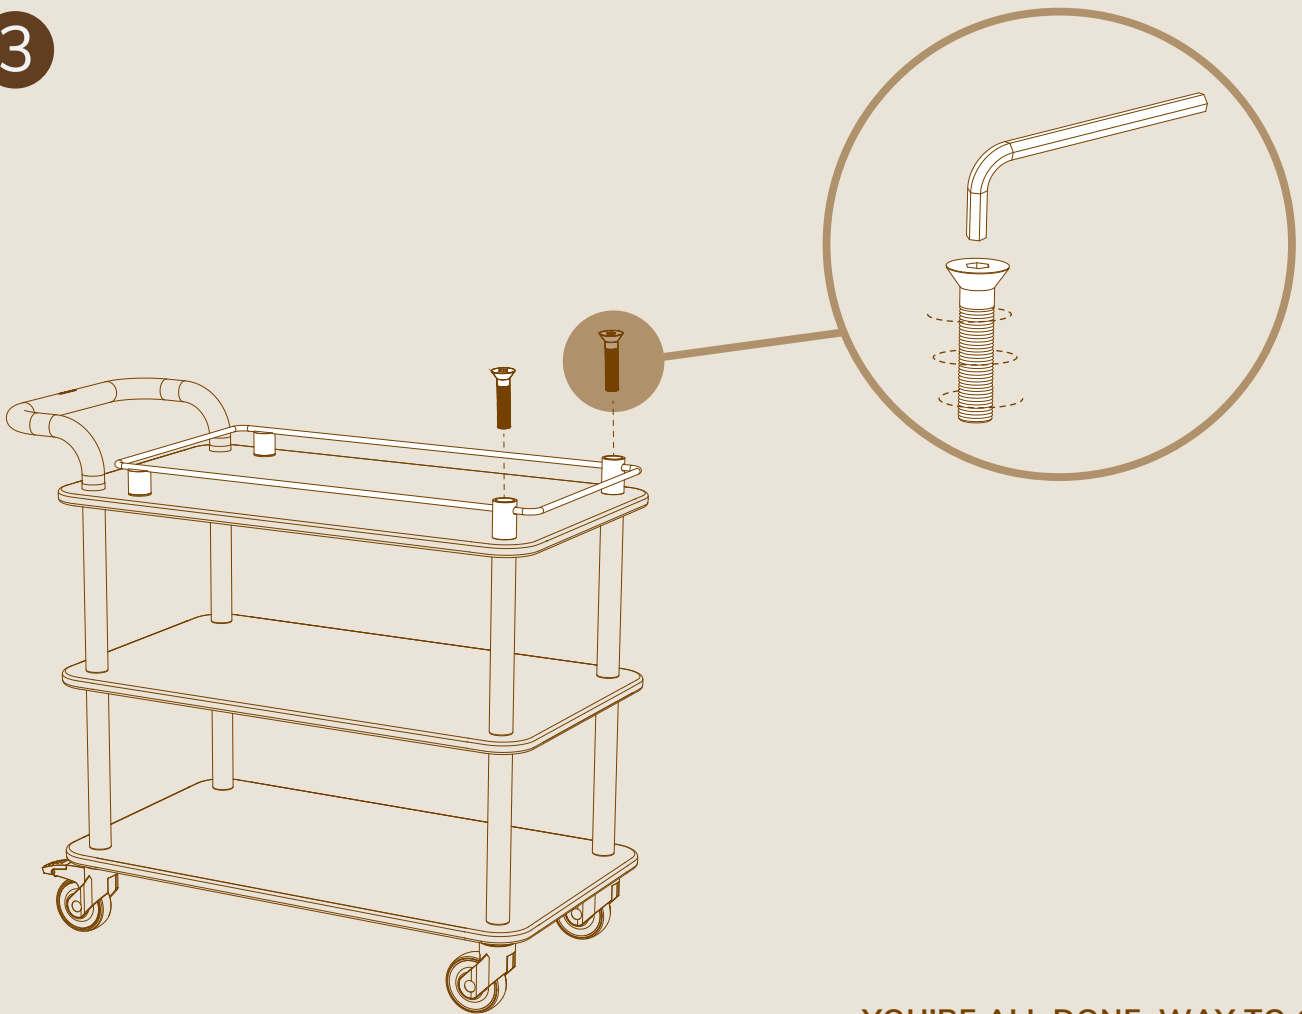

mogogo
BUFFET SOLUTIONS

Rollin
SERVICE CARTS

TOP RAIL BORDER ASSEMBLY INSTRUCTIONS

PARTS

x1

ALLEN KEY FOR M16

x2

4" M16 ALLEN SCREWS L4" | L10cm

x1

TOP RAIL BORDER

ASSEMBLY

1

2

3

YOU'RE ALL DONE, WAY TO GO!