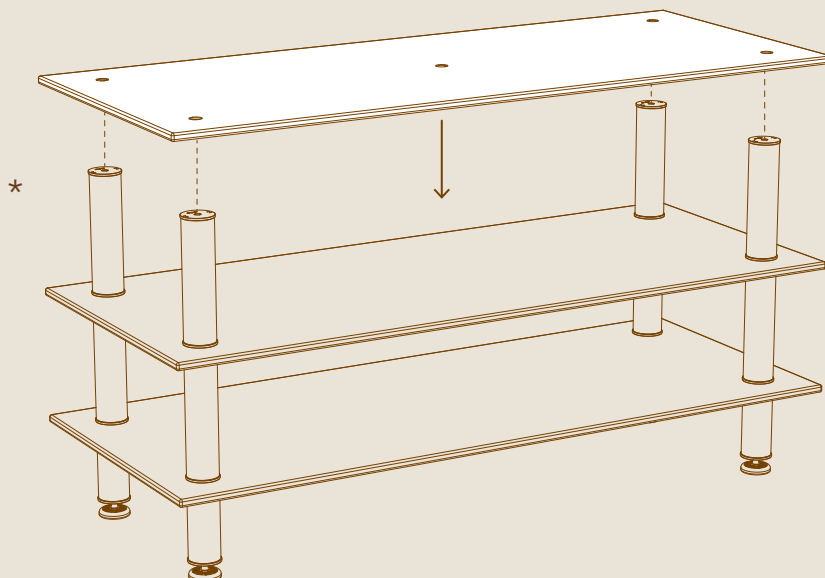

mogogo
BUFFET SOLUTIONS

Modular

SYSTEM

MID-HOLE DISPLAY TABLETOP ASSEMBLY INSTRUCTIONS

PARTS

x1

ALLEN KEY FOR M16

x5

M16 ALLEN SCREWS

x5

SCREW CAPS

x1

MID-HOLE DISPLAY TABLETOP L71" W29.5" | L180cm W75cm

x1

12" | 30cm SUPPORT SEGMENT

ASSEMBLY

1

* For base of the unit see assembly instructions for Small | Medium | Large Classic unit (steps 1-3)

2

3

4

OR build up using display shelves

YOU'RE ALL DONE, WAY TO GO!