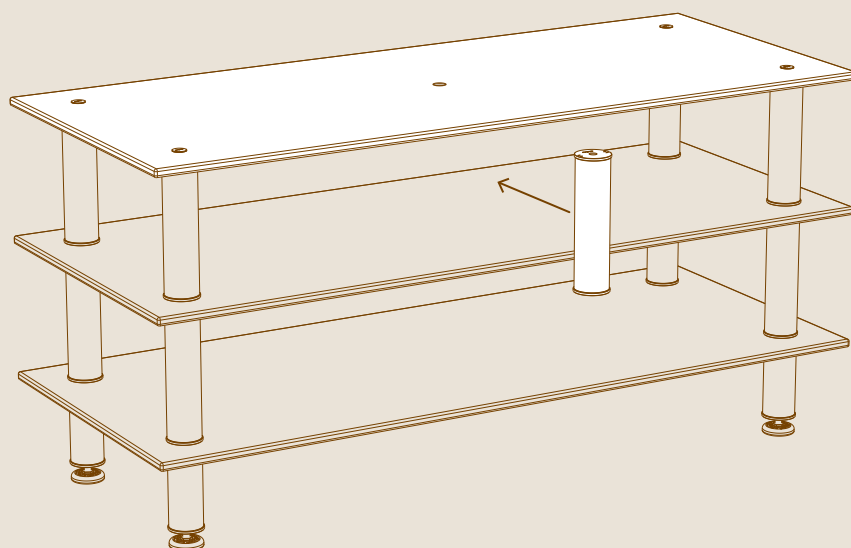

M16 ALLEN SCREWS

x5

SCREW CAPS

x1

MID-HOLE DISPLAY TABLETOP L71" W29.5" | L180cm W75cm

x1

12" | 30cm SUPPORT SEGMENT

ASSEMBLY

1

* For base of the unit see assembly instructions for Small | Medium | Large Classic unit (steps 1-3)

2

3

4

OR build up using display shelves

YOU'RE ALL DONE, WAY TO GO!