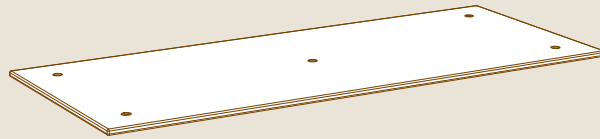

mogogo
BUFFET SOLUTIONS

Modular

SYSTEM

MID-HOLE DISPLAY TABLETOP ASSEMBLY INSTRUCTIONS

PARTS

x1

ALLEN KEY FOR M16

x5

M16 ALLEN SCREWS

x5

SCREW CAPS

x1

MID-HOLE DISPLAY TABLETOP L71" W29.5" | L180cm W75cm

x1

12" | 30cm SUPPORT SEGMENT

ASSEMBLY