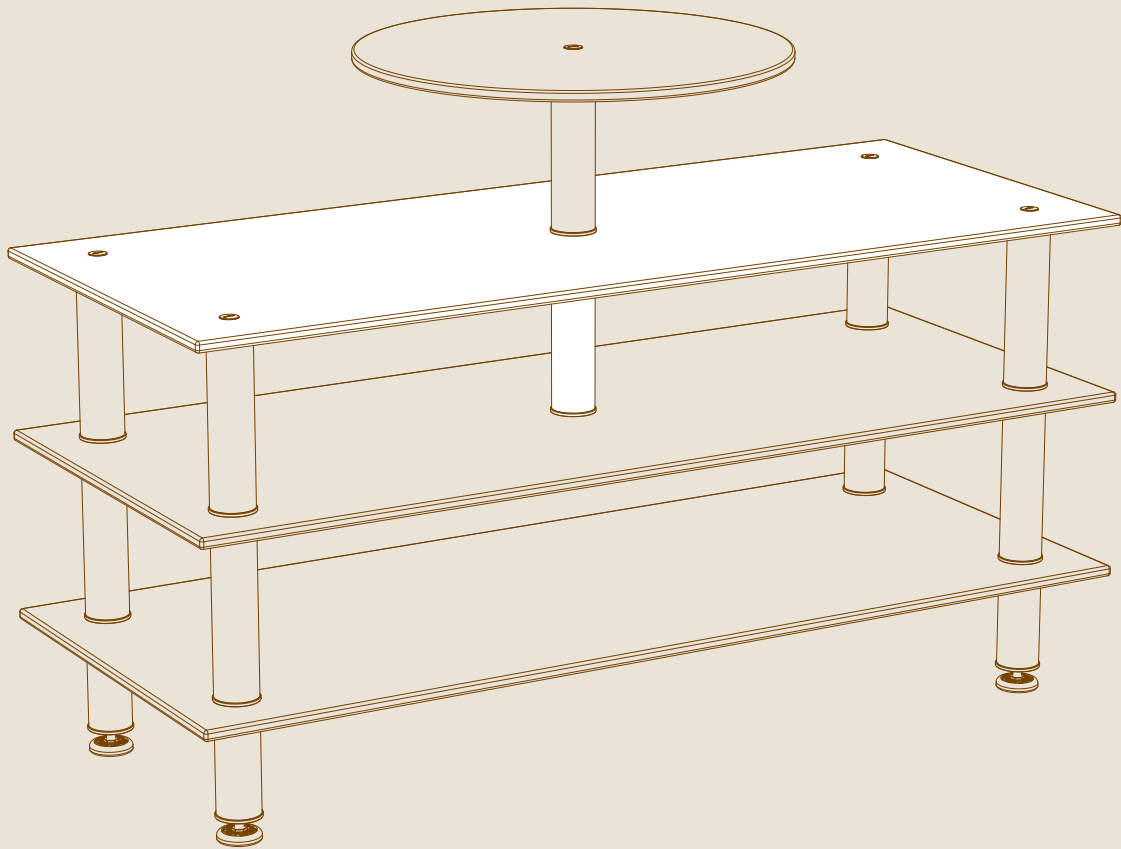

mogogo
BUFFET SOLUTIONS

Modular

SYSTEM

MID-HOLE DISPLAY TABLETOP ASSEMBLY INSTRUCTIONS

PARTS

x1

ALLEN KEY FOR M16

x5

M16 ALLEN SCREWS

x5

SCREW CAPS

x1

MID-HOLE DISPLAY TABLETOP L71" W29.5" | L180cm W75cm

x1

12" | 30cm SUPPORT SEGMENT

ASSEMBLY

1

* For base of the unit see assembly instructions for Small | Medium | Large Classic unit (steps 1-3)

2

3

4

OR build up using display shelves

YOU'RE ALL DONE, WAY TO GO!