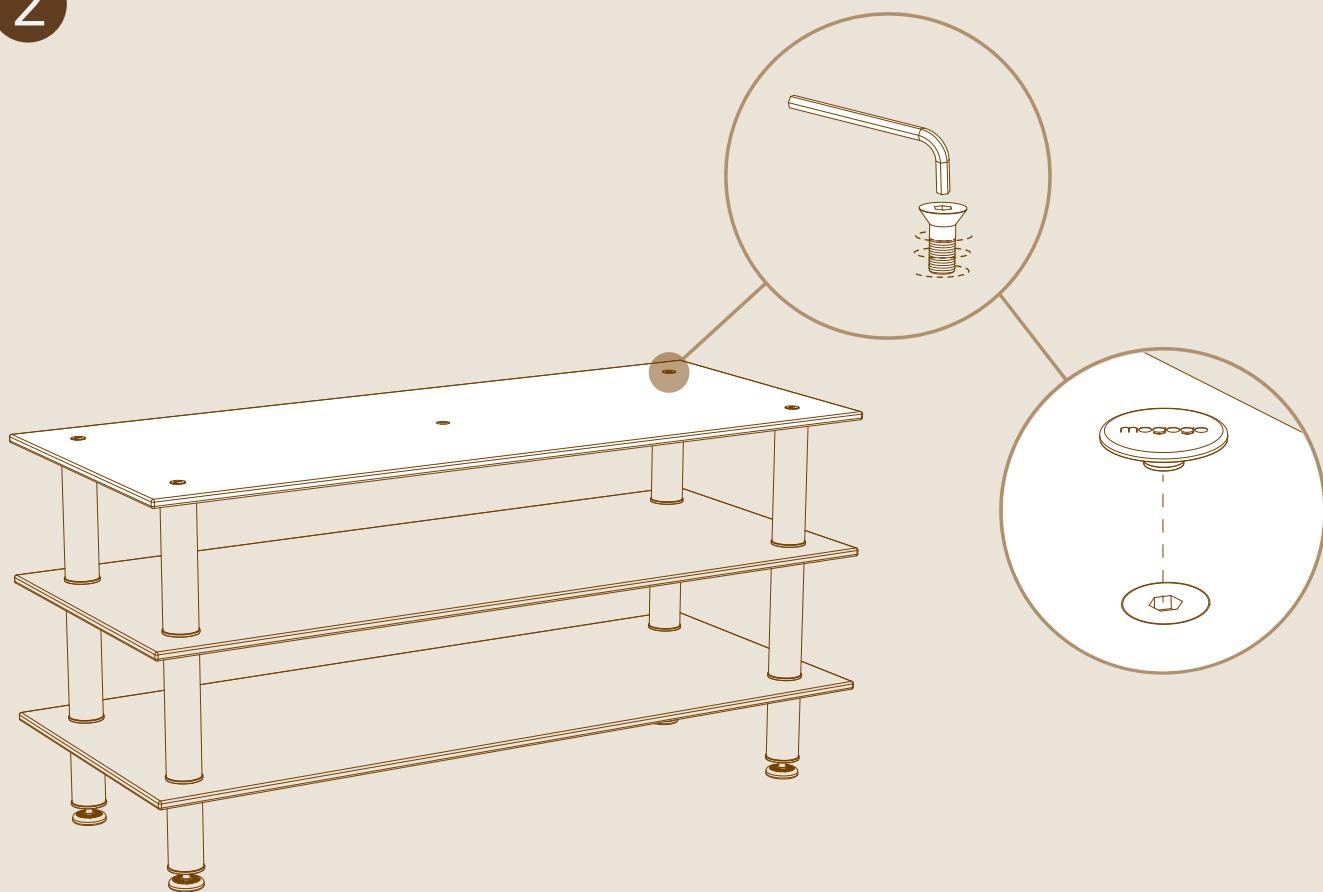

mogogo
BUFFET SOLUTIONS

Modular

SYSTEM

MID-HOLE DISPLAY TABLETOP ASSEMBLY INSTRUCTIONS

PARTS

x1

ALLEN KEY FOR M16

x5

M16 ALLEN SCREWS

x5

SCREW CAPS

x1

MID-HOLE DISPLAY TABLETOP L71" W29.5" | L180cm W75cm

x1

12" | 30cm SUPPORT SEGMENT

ASSEMBLY

1

* For base of the unit see assembly instructions for Small | Medium | Large Classic unit (steps 1-3)

2

3

4

OR build up using display shelves

YOU'RE ALL DONE, WAY TO GO!