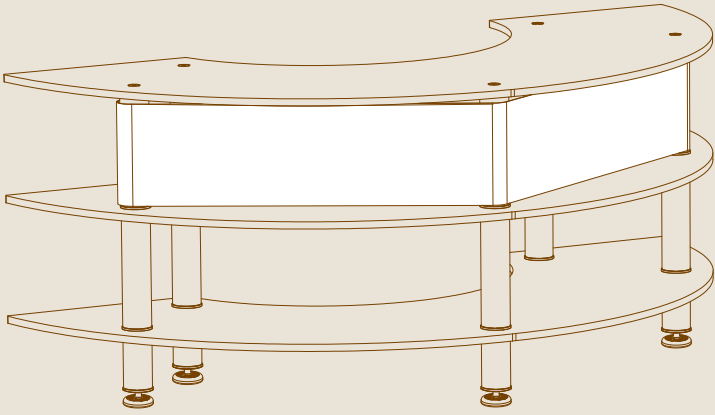

mogogo
BUFFET SOLUTIONS

Modular
SYSTEM

QUICK COVER
FOR CREATIVE CURVED UNIT
ASSEMBLY INSTRUCTIONS

PARTS

x2

QUICK COVERS FOR CREATIVE CURVED UNIT L112" W11" | L284cm W29cm

ASSEMBLY

1

2

3

Evenly tighten the quick-cover using the bars on both sides.

DESIGN PROPOSALS

YOU'RE ALL DONE, WAY TO GO!