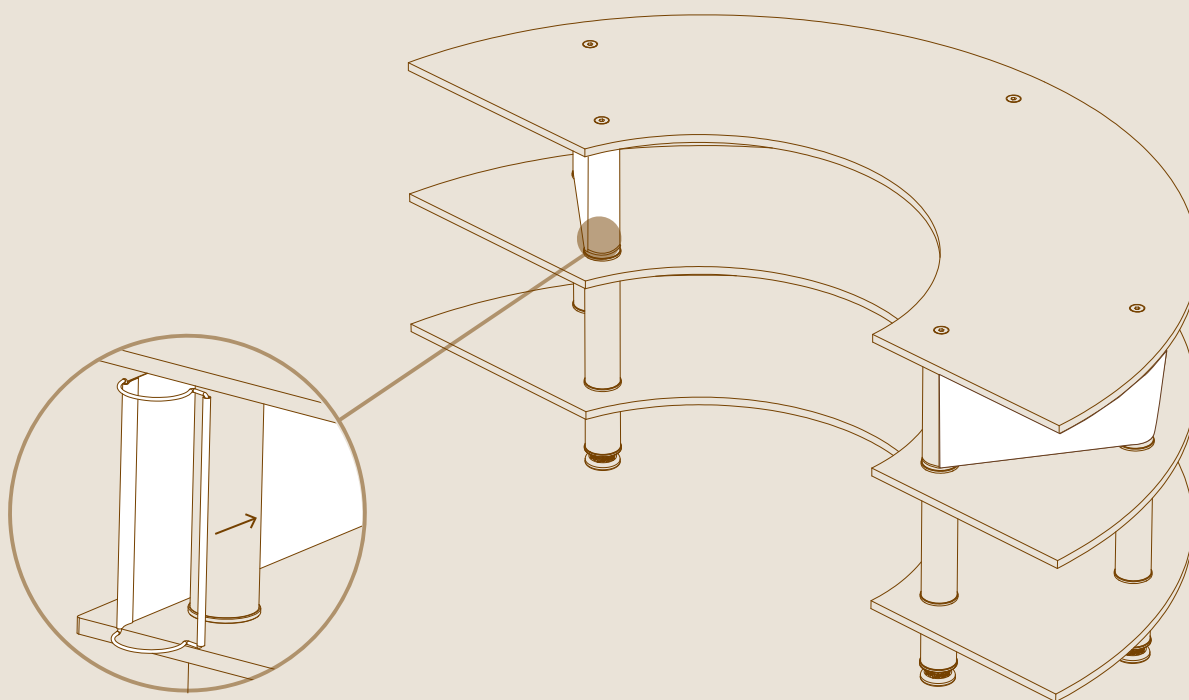

mogogo
BUFFET SOLUTIONS

Modular
SYSTEM

QUICK COVER
FOR CREATIVE CURVED UNIT
ASSEMBLY INSTRUCTIONS

PARTS

x2

QUICK COVERS FOR CREATIVE CURVED UNIT L112" W11" | L284cm W29cm

ASSEMBLY

1

2

3

Evenly tighten the quick-cover using the bars on both sides.

DESIGN PROPOSALS

YOU'RE ALL DONE, WAY TO GO!