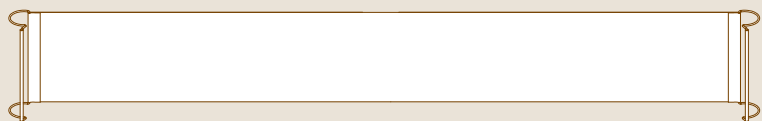

mogogo
BUFFET SOLUTIONS

Modular
SYSTEM

QUICK COVER
FOR CREATIVE CURVED UNIT
ASSEMBLY INSTRUCTIONS

PARTS

x2

QUICK COVERS FOR CREATIVE CURVED UNIT L112" W11" | L284cm W29cm

ASSEMBLY

1