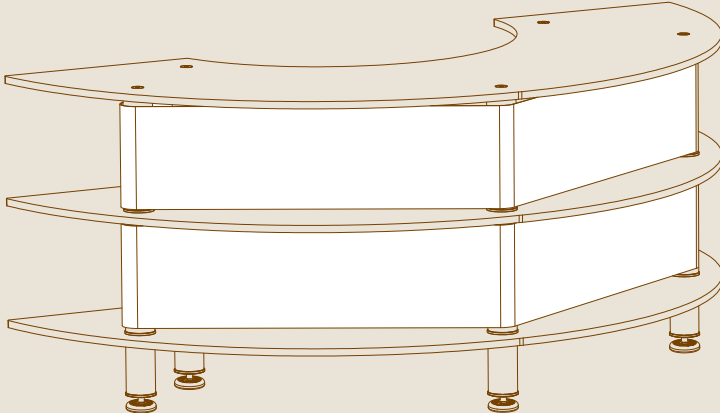

mogogo
BUFFET SOLUTIONS

Modular
SYSTEM

QUICK COVER
FOR CREATIVE CURVED UNIT
ASSEMBLY INSTRUCTIONS

PARTS

x2

QUICK COVERS FOR CREATIVE CURVED UNIT L112" W11" | L284cm W29cm

ASSEMBLY

1

2

3

Evenly tighten the quick-cover using the bars on both sides.

DESIGN PROPOSALS

YOU'RE ALL DONE, WAY TO GO!