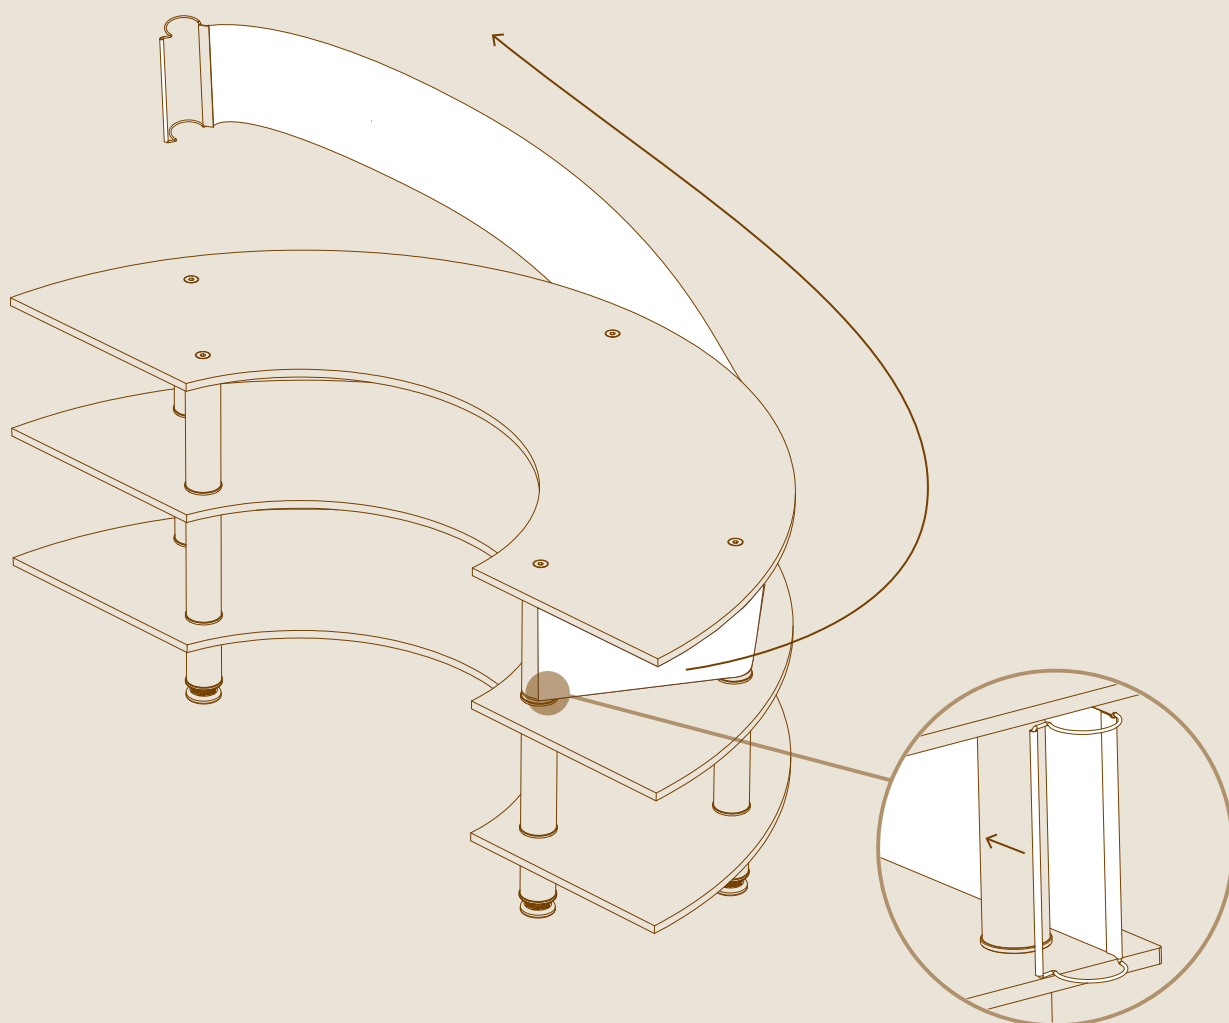

mogogo
BUFFET SOLUTIONS

Modular
SYSTEM

QUICK COVER
FOR CREATIVE CURVED UNIT
ASSEMBLY INSTRUCTIONS

PARTS

x2

QUICK COVERS FOR CREATIVE CURVED UNIT L112" W11" | L284cm W29cm

ASSEMBLY

1

2

3

Evenly tighten the quick-cover using the bars on both sides.

DESIGN PROPOSALS

YOU'RE ALL DONE, WAY TO GO!