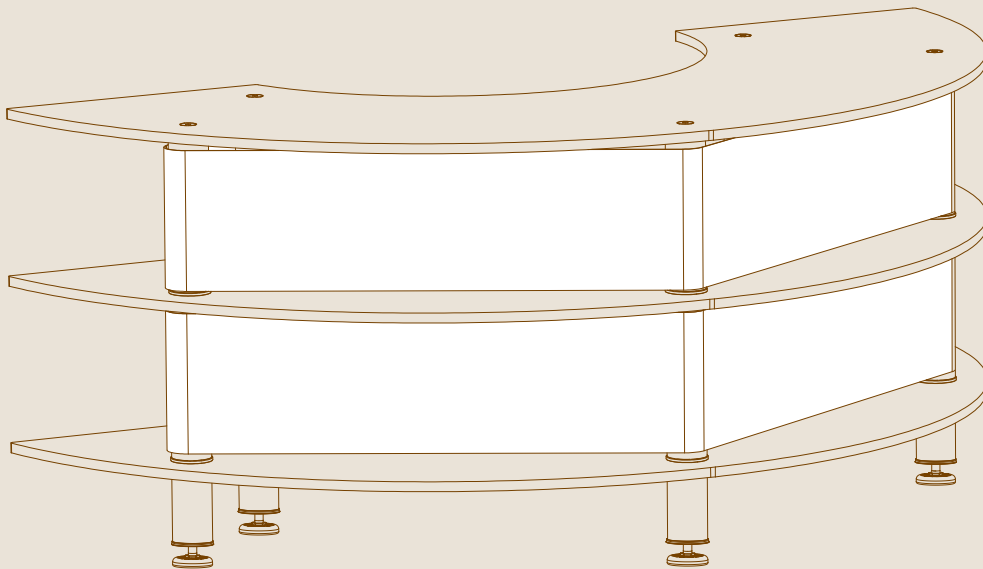

mogogo
BUFFET SOLUTIONS

Modular
SYSTEM

QUICK COVER
FOR CREATIVE CURVED UNIT
ASSEMBLY INSTRUCTIONS

PARTS

x2

QUICK COVERS FOR CREATIVE CURVED UNIT L112" W11" | L284cm W29cm

ASSEMBLY

1

2

3

Evenly tighten the quick-cover using the bars on both sides.

DESIGN PROPOSALS

YOU'RE ALL DONE, WAY TO GO!