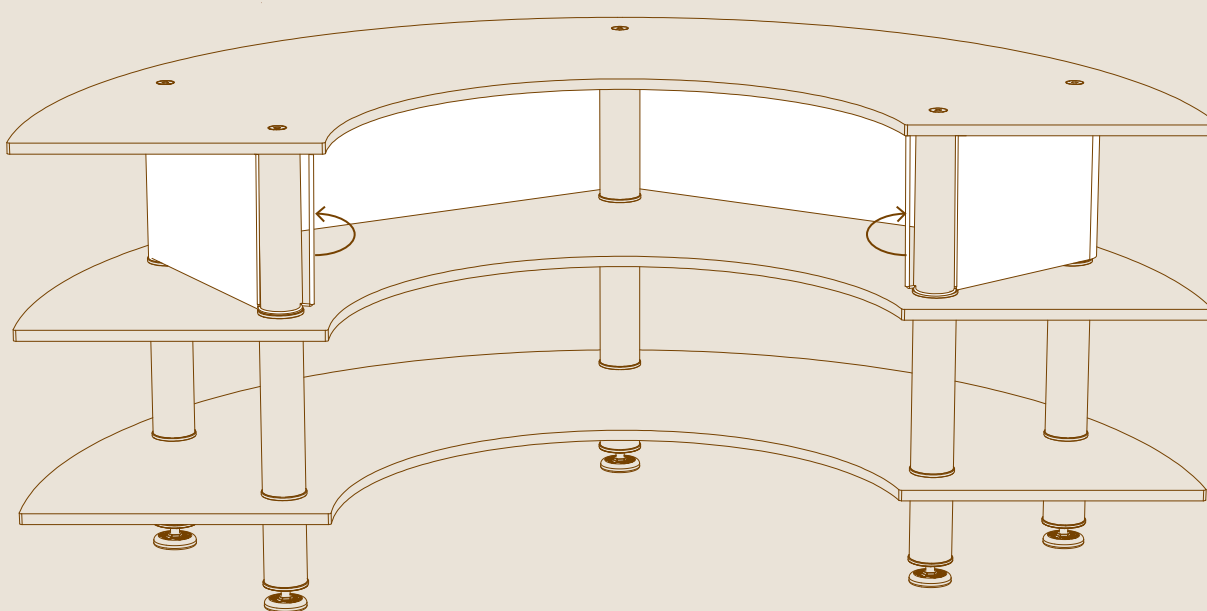

mogogo
BUFFET SOLUTIONS

Modular
SYSTEM

QUICK COVER
FOR CREATIVE CURVED UNIT
ASSEMBLY INSTRUCTIONS

PARTS

x2

QUICK COVERS FOR CREATIVE CURVED UNIT L112" W11" | L284cm W29cm

ASSEMBLY

1

2

3

Evenly tighten the quick-cover using the bars on both sides.

DESIGN PROPOSALS

YOU'RE ALL DONE, WAY TO GO!