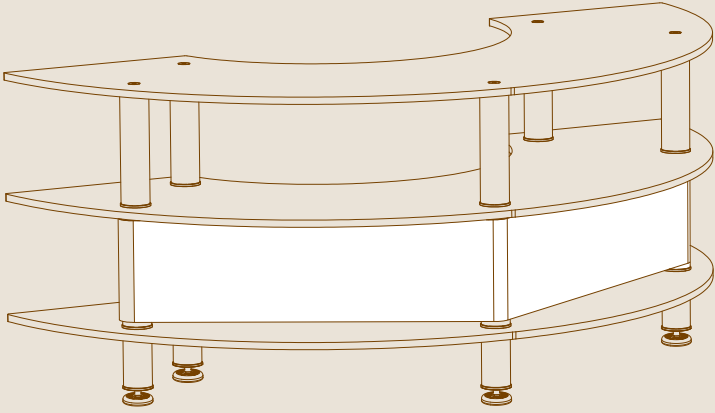

mogogo
BUFFET SOLUTIONS

Modular
SYSTEM

QUICK COVER
FOR CREATIVE CURVED UNIT
ASSEMBLY INSTRUCTIONS

PARTS

x2

QUICK COVERS FOR CREATIVE CURVED UNIT L112" W11" | L284cm W29cm

ASSEMBLY

1

2

3

Evenly tighten the quick-cover using the bars on both sides.

DESIGN PROPOSALS

YOU'RE ALL DONE, WAY TO GO!