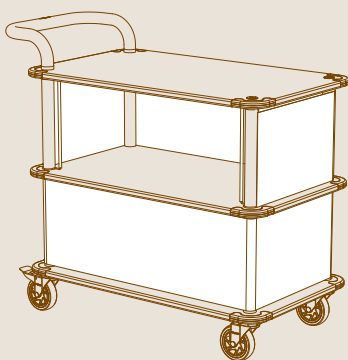

mogogo
BUFFET SOLUTIONS

Roll'n
SERVICE CARTS

QUICK COVER FOR SERVICE CART

ASSEMBLY INSTRUCTIONS

PARTS

x2

QUICK COVER FOR SERVICE CART L70" W12.6" | L178cm W32cm

ASSEMBLY

1

2

3

Evenly tighten the quick-cover using the bars on both sides.

DESIGN PROPOSALS

GREAT JOB, YOUR GOOD TO GO!