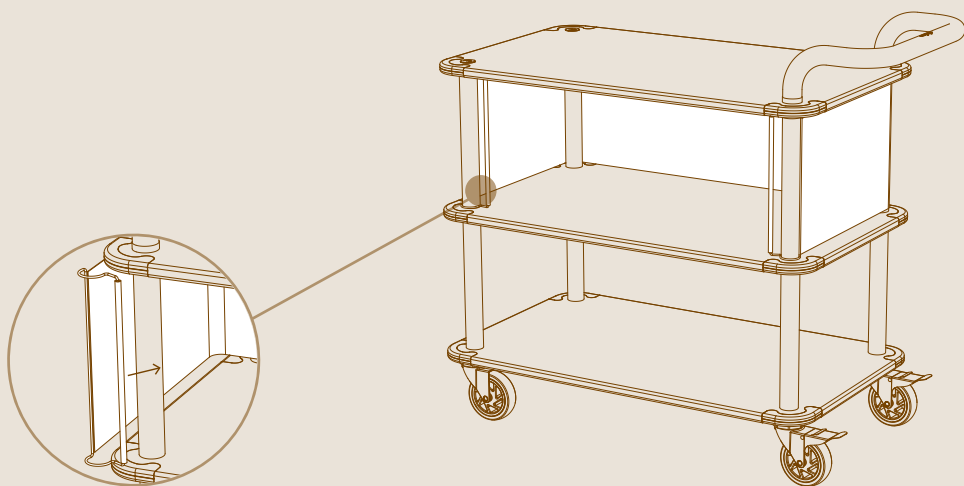

mogogo
BUFFET SOLUTIONS

Roll'n
SERVICE CARTS

QUICK COVER FOR SERVICE CART

ASSEMBLY INSTRUCTIONS

PARTS

x2

QUICK COVER FOR SERVICE CART L70" W12.6" | L178cm W32cm

ASSEMBLY

1

2

3

Evenly tighten the quick-cover using the bars on both sides.

DESIGN PROPOSALS

GREAT JOB, YOUR GOOD TO GO!