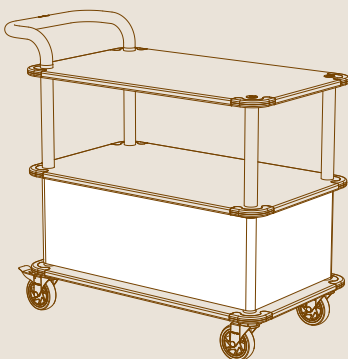

mogogo
BUFFET SOLUTIONS

Roll'n
SERVICE CARTS

QUICK COVER FOR SERVICE CART

ASSEMBLY INSTRUCTIONS

PARTS

x2

QUICK COVER FOR SERVICE CART L70" W12.6" | L178cm W32cm

ASSEMBLY

1

2

3

Evenly tighten the quick-cover using the bars on both sides.

DESIGN PROPOSALS

GREAT JOB, YOUR GOOD TO GO!