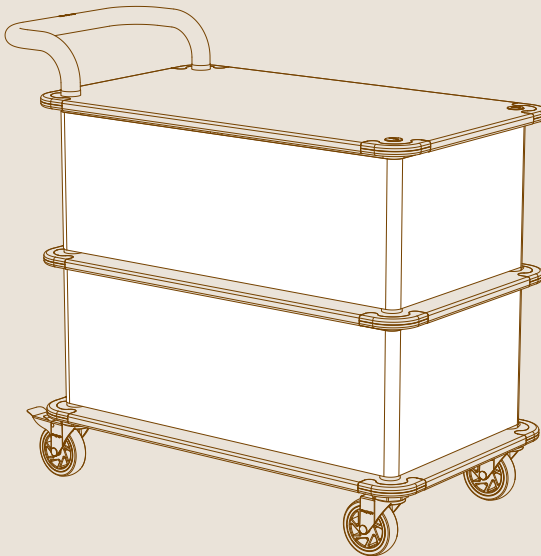

mogogo
BUFFET SOLUTIONS

Roll'n
SERVICE CARTS

QUICK COVER FOR SERVICE CART

ASSEMBLY INSTRUCTIONS

PARTS

x2

QUICK COVER FOR SERVICE CART L70" W12.6" | L178cm W32cm

ASSEMBLY

1

2

3

Evenly tighten the quick-cover using the bars on both sides.

DESIGN PROPOSALS

GREAT JOB, YOUR GOOD TO GO!