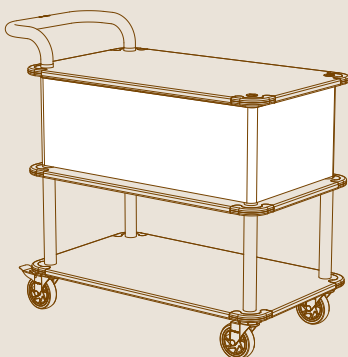

mogogo
BUFFET SOLUTIONS

Roll'n
SERVICE CARTS

QUICK COVER FOR SERVICE CART

ASSEMBLY INSTRUCTIONS

PARTS

x2

QUICK COVER FOR SERVICE CART L70" W12.6" | L178cm W32cm

ASSEMBLY

1

2

3

Evenly tighten the quick-cover using the bars on both sides.

DESIGN PROPOSALS

GREAT JOB, YOUR GOOD TO GO!