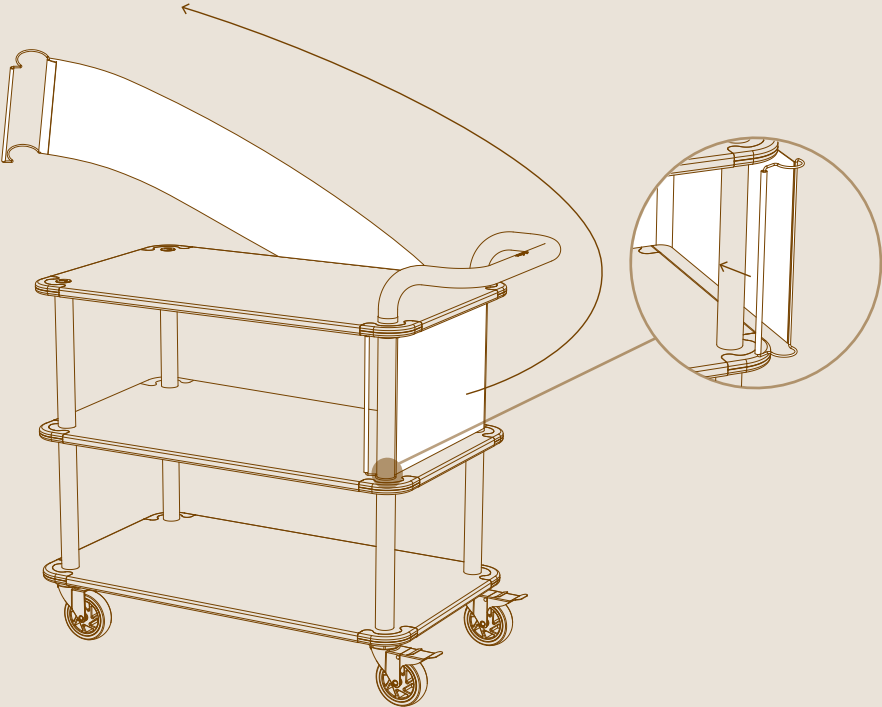

mogogo
BUFFET SOLUTIONS

Roll'n
SERVICE CARTS

QUICK COVER FOR SERVICE CART

ASSEMBLY INSTRUCTIONS

PARTS

x2

QUICK COVER FOR SERVICE CART L70" W12.6" | L178cm W32cm

ASSEMBLY

1

2

3

Evenly tighten the quick-cover using the bars on both sides.

DESIGN PROPOSALS

GREAT JOB, YOUR GOOD TO GO!