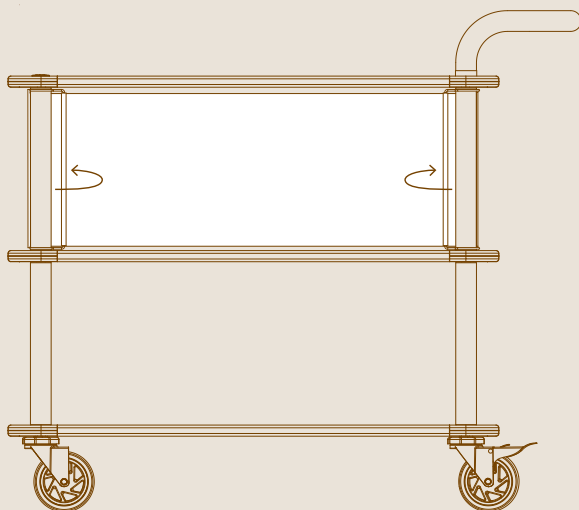

mogogo
BUFFET SOLUTIONS

Roll'n
SERVICE CARTS

QUICK COVER FOR SERVICE CART

ASSEMBLY INSTRUCTIONS

PARTS

x2

QUICK COVER FOR SERVICE CART L70" W12.6" | L178cm W32cm

ASSEMBLY

1

2

3

Evenly tighten the quick-cover using the bars on both sides.

DESIGN PROPOSALS

GREAT JOB, YOUR GOOD TO GO!