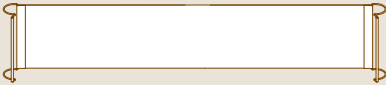

mogogo
BUFFET SOLUTIONS

Roll'n
SERVICE CARTS

QUICK COVER FOR SERVICE CART

ASSEMBLY INSTRUCTIONS

PARTS

x2

QUICK COVER FOR SERVICE CART L70" W12.6" | L178cm W32cm

ASSEMBLY