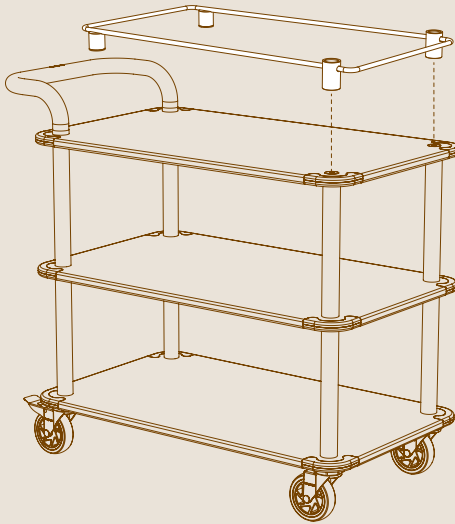

TOP RAIL BORDER
ASSEMBLY INSTRUCTIONS

PARTS

X1

ALLEN KEY FOR M16

X2

4" M16 ALLEN SCREWS L4" | L10cm

X1

TOP RAIL BORDER

ASSEMBLY

1

2

3

YOUR ALL DONE, WAY TO GO!