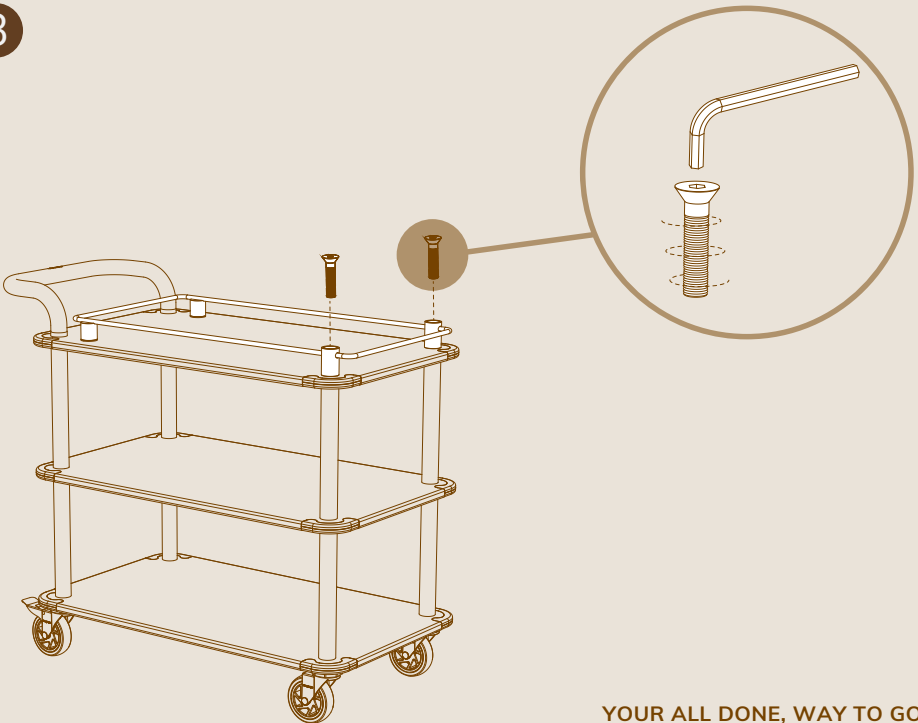

TOP RAIL BORDER
ASSEMBLY INSTRUCTIONS

PARTS

X1

ALLEN KEY FOR M16

X2

4" M16 ALLEN SCREWS L4" | L10cm

X1

TOP RAIL BORDER

ASSEMBLY

1

2

3

YOUR ALL DONE, WAY TO GO!