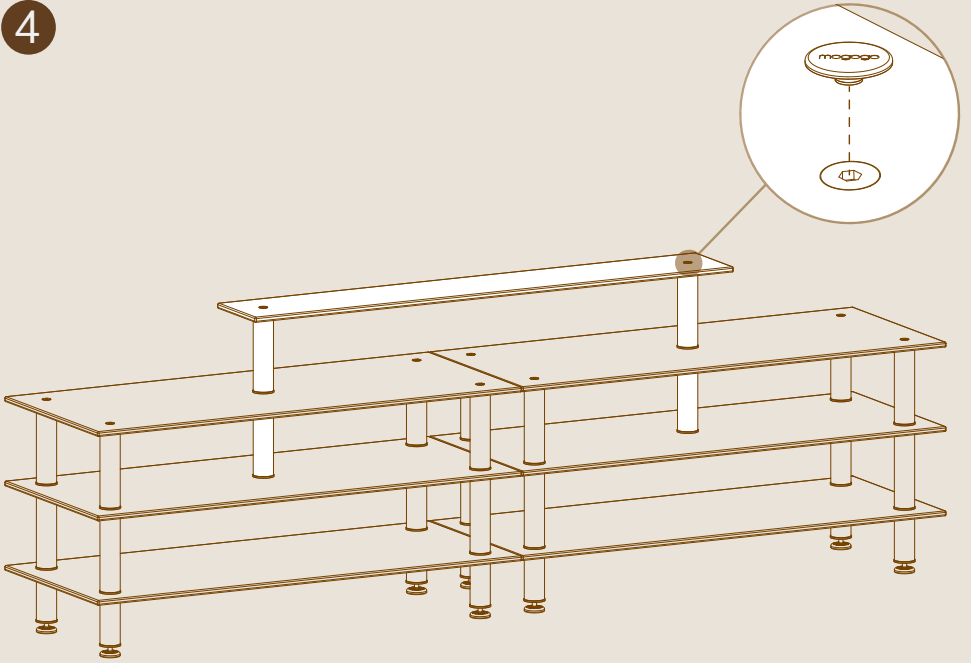

WIDE DISPLAY SHELF L80" W12" | L203cm W30.5cm

X2

12" | 30cm SEGMENTS

X2

12" | 30cm SUPPORT SEGMENTS

# ASSEMBLY

1

Join 2 large units with LP101-MH tops.  
See Mid-hole Display Tabletop assembly instructions.

2

3

4

**MISSION ACCOMPLISHED, WAY TO GO!**