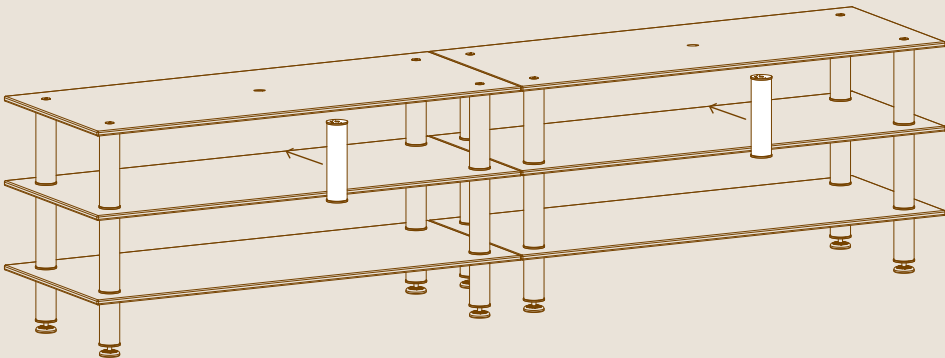

WIDE DISPLAY SHELF L80" W12" | L203cm W30.5cm

X2

12" | 30cm SEGMENTS

X2

12" | 30cm SUPPORT SEGMENTS

# ASSEMBLY

1

Join 2 large units with LP101-MH tops.  
See Mid-hole Display Tabletop assembly instructions.

2

3

4

**MISSION ACCOMPLISHED, WAY TO GO!**