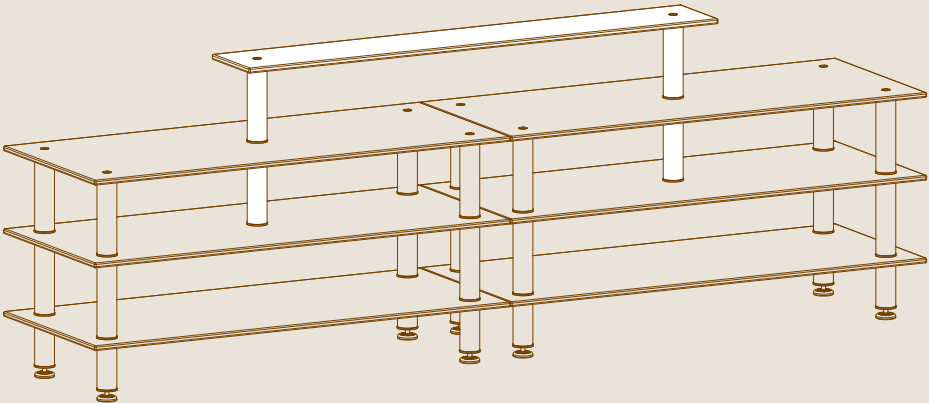

## CLASSIC RANGE WIDE DISPLAY SHELF

ASSEMBLY INSTRUCTIONS

# PARTS

X1

ALLEN KEY FOR M16

X2

M16 ALLEN SCREWS

X2

SCREW CAPS

X1

WIDE DISPLAY SHELF L80" W12" | L203cm W30.5cm

X2

12" | 30cm SEGMENTS

X2

12" | 30cm SUPPORT SEGMENTS

# ASSEMBLY

1

Join 2 large units with LP101-MH tops.  
See Mid-hole Display Tabletop assembly instructions.

2

3

4

**MISSION ACCOMPLISHED, WAY TO GO!**