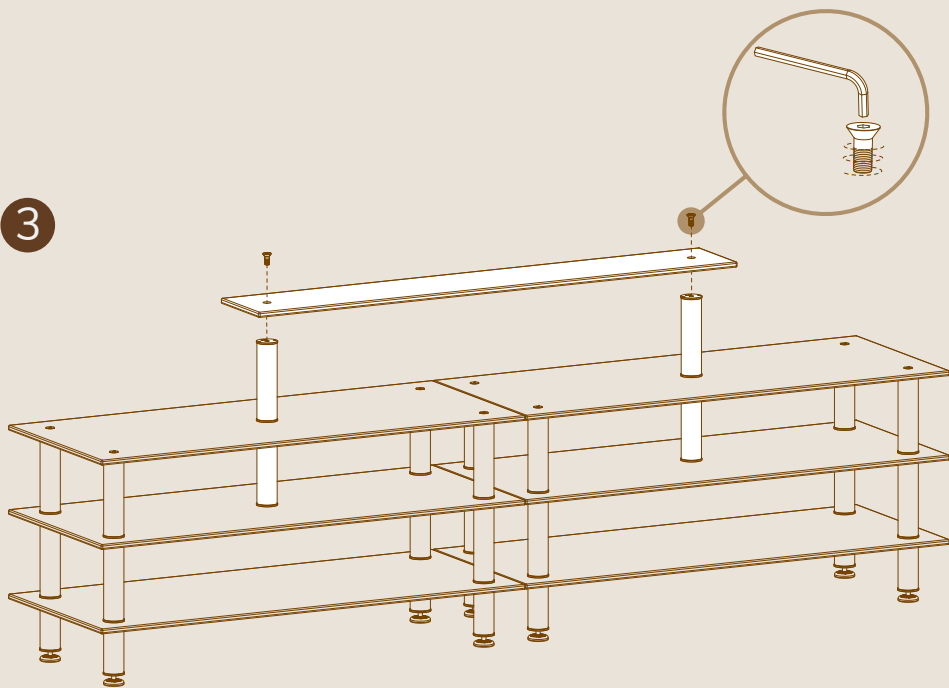

WIDE DISPLAY SHELF L80" W12" | L203cm W30.5cm

X2

12" | 30cm SEGMENTS

X2

12" | 30cm SUPPORT SEGMENTS

# ASSEMBLY

1

Join 2 large units with LP101-MH tops.  
See Mid-hole Display Tabletop assembly instructions.

2

3

4

**MISSION ACCOMPLISHED, WAY TO GO!**