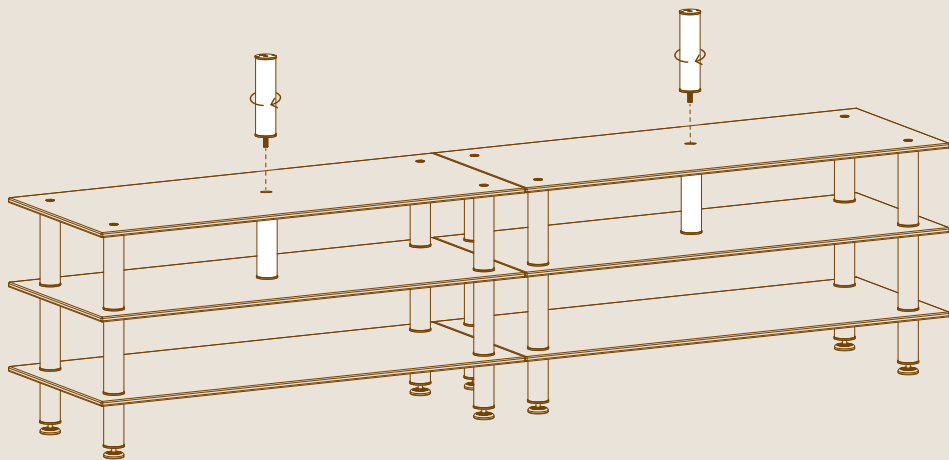

WIDE DISPLAY SHELF L80" W12" | L203cm W30.5cm

X2

12" | 30cm SEGMENTS

X2

12" | 30cm SUPPORT SEGMENTS

# ASSEMBLY

1

Join 2 large units with LP101-MH tops.  
See Mid-hole Display Tabletop assembly instructions.

2

3

4

**MISSION ACCOMPLISHED, WAY TO GO!**