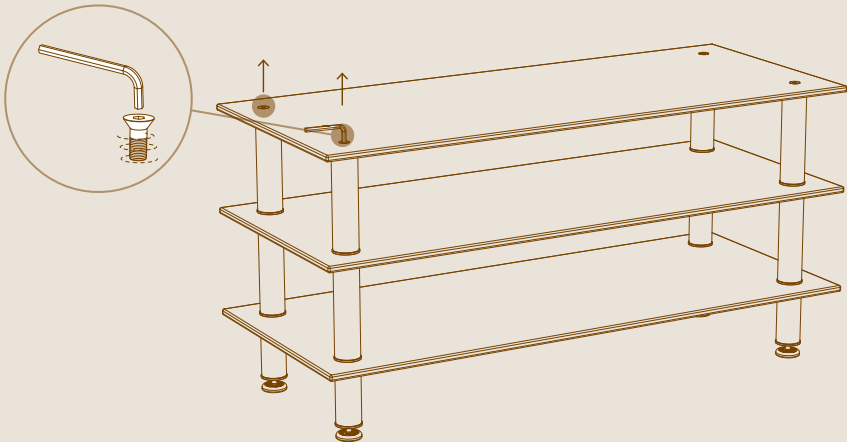

M16 ALLEN SCREWS

X2

SCREW CAPS

X1

SIDE SHELF L29.5" W19" | L75cm W47.5cm

X2

5.7" | 14cm SEGMENTS

OR

12" | 30cm SEGMENTS

ASSEMBLY

1

2

3

4

5

GREAT JOB, YOUR GOOD TO GO!