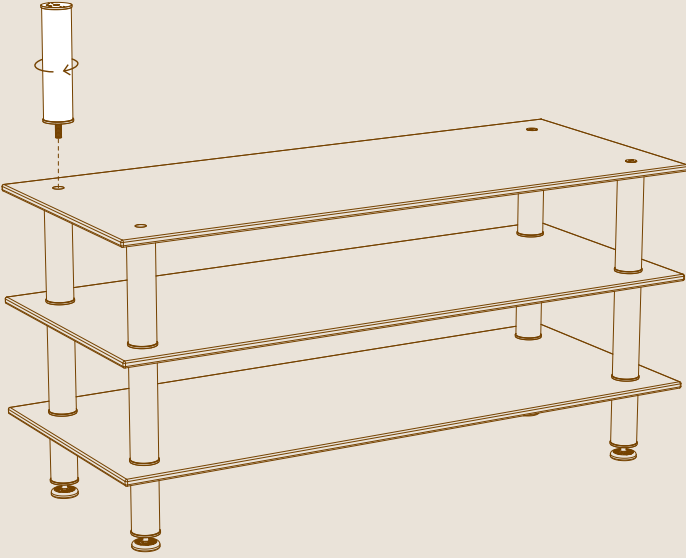

M16 ALLEN SCREWS

X2

SCREW CAPS

X1

SIDE SHELF L29.5" W19" | L75cm W47.5cm

X2

5.7" | 14cm SEGMENTS

OR

12" | 30cm SEGMENTS

ASSEMBLY

1

2

3

4

5

GREAT JOB, YOUR GOOD TO GO!