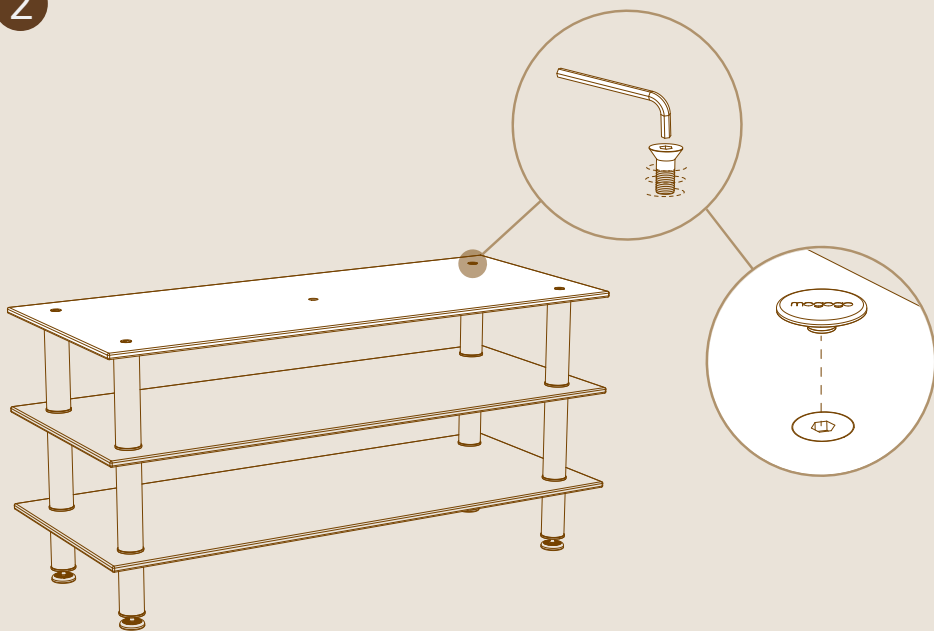

Modular
SYSTEM

MID-HOLE DISPLAY TABLETOP
ASSEMBLY INSTRUCTIONS

PARTS

X1

ALLEN KEY FOR M16

X5

M16 ALLEN SCREWS

X5

SCREW CAPS

X1

MID-HOLE DISPLAY TABLETOP L71" W29.5" | L180cm W75cm

X1

12" | 30cm SUPPORT SEGMENT

ASSEMBLY

1

* For base of the unit see assembly instructions for Small | Medium | Large Classic unit (steps 1-3)

2

3

4

OR build up using display shelves _____

YOUR ALL DONE, WAY TO GO!