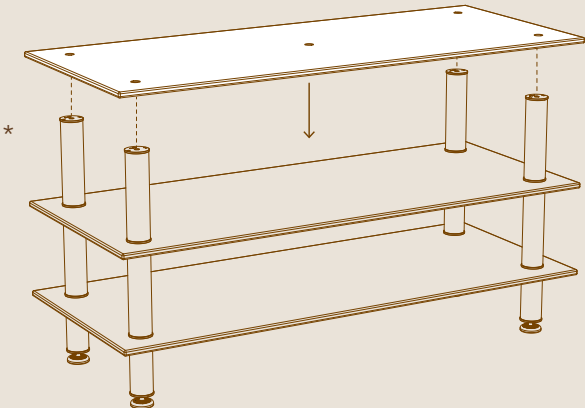

ASSEMBLY

1

* For base of the unit see assembly instructions for Small | Medium | Large Classic unit (steps 1-3)