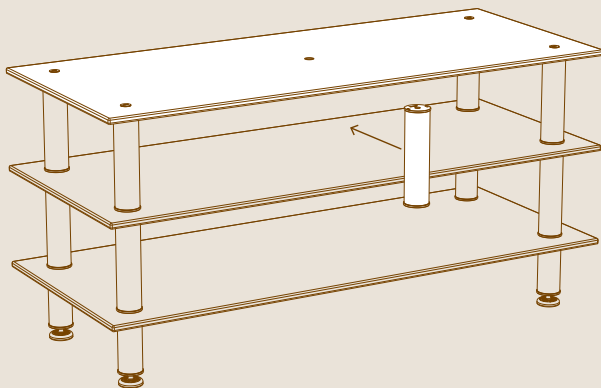

Modular
SYSTEM

MID-HOLE DISPLAY TABLETOP
ASSEMBLY INSTRUCTIONS

PARTS

X1

ALLEN KEY FOR M16

X5

M16 ALLEN SCREWS

X5

SCREW CAPS

X1

MID-HOLE DISPLAY TABLETOP L71" W29.5" | L180cm W75cm

X1

12" | 30cm SUPPORT SEGMENT

ASSEMBLY

1

* For base of the unit see assembly instructions for Small | Medium | Large Classic unit (steps 1-3)

2

3

4

OR build up using display shelves _____

YOUR ALL DONE, WAY TO GO!