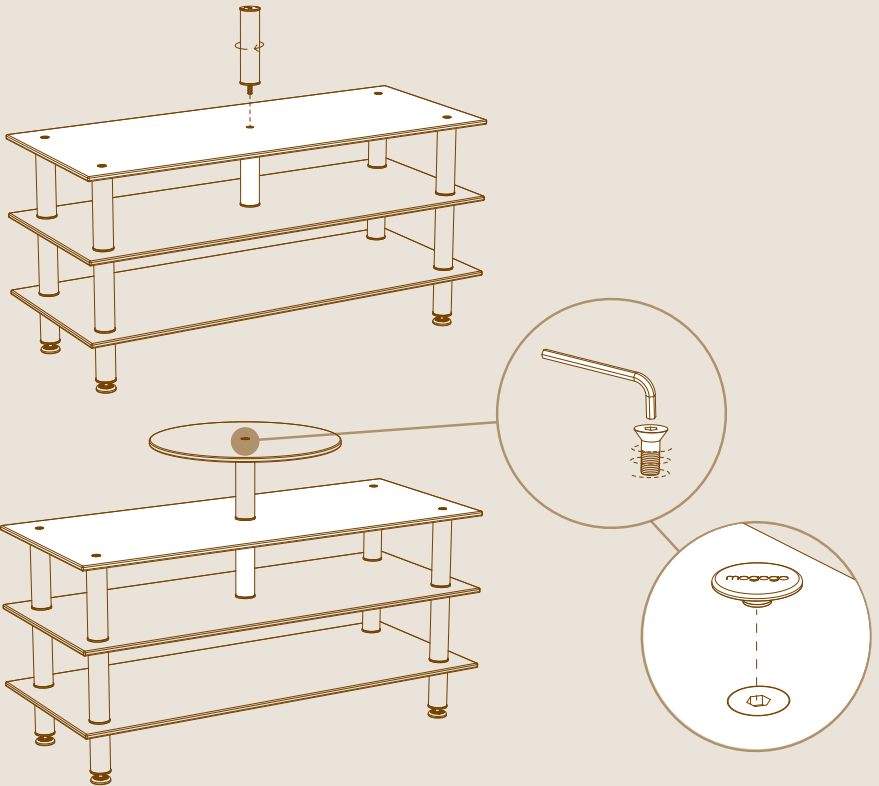

SCREW CAPS

X1

MID-HOLE DISPLAY TABLETOP L71" W29.5" | L180cm W75cm

X1

12" | 30cm SUPPORT SEGMENT

ASSEMBLY

1

* For base of the unit see assembly instructions for Small | Medium | Large Classic unit (steps 1-3)

2

3

4

OR build up using display shelves _____

YOUR ALL DONE, WAY TO GO!