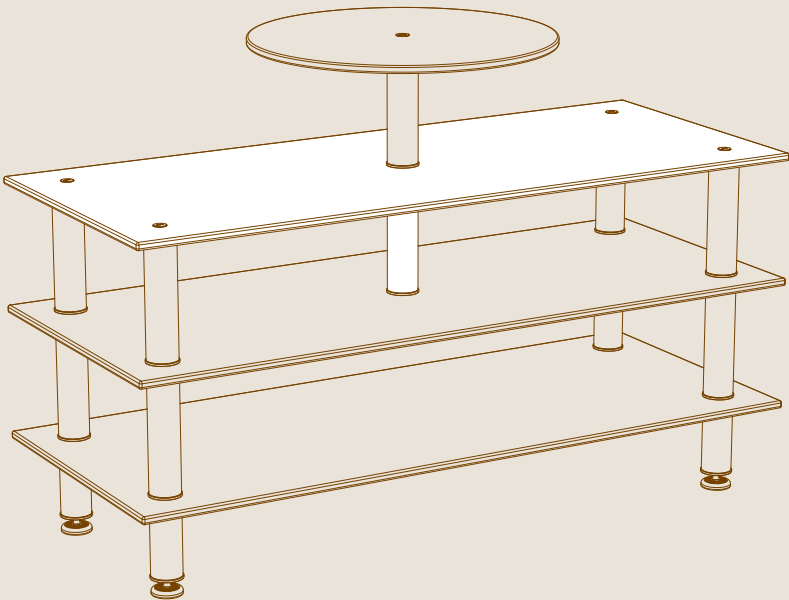

Modular
SYSTEM

MID-HOLE DISPLAY TABLETOP
ASSEMBLY INSTRUCTIONS

PARTS

X1

ALLEN KEY FOR M16

X5

M16 ALLEN SCREWS

X5

SCREW CAPS

X1

MID-HOLE DISPLAY TABLETOP L71" W29.5" | L180cm W75cm

X1

12" | 30cm SUPPORT SEGMENT

ASSEMBLY

1

* For base of the unit see assembly instructions for Small | Medium | Large Classic unit (steps 1-3)

2

3

4

OR build up using display shelves _____

YOUR ALL DONE, WAY TO GO!