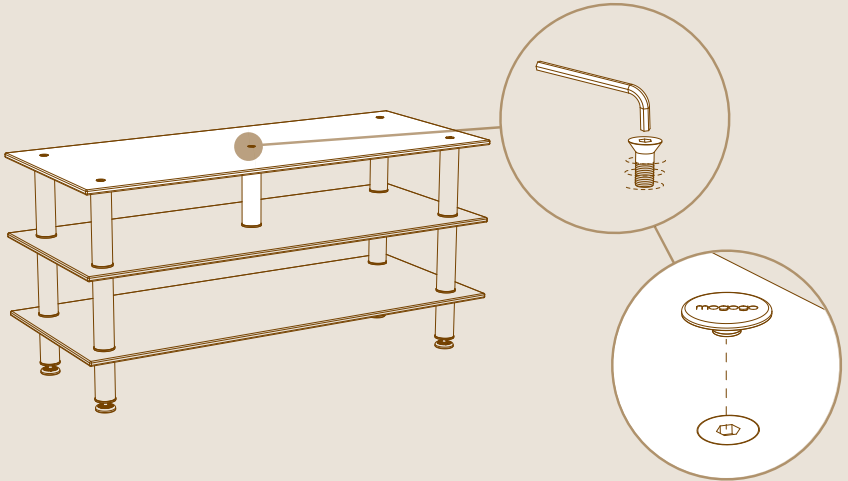

Modular
SYSTEM

MID-HOLE DISPLAY TABLETOP
ASSEMBLY INSTRUCTIONS

PARTS

X1

ALLEN KEY FOR M16

X5

M16 ALLEN SCREWS

X5

SCREW CAPS

X1

MID-HOLE DISPLAY TABLETOP L71" W29.5" | L180cm W75cm

X1

12" | 30cm SUPPORT SEGMENT

ASSEMBLY

1

* For base of the unit see assembly instructions for Small | Medium | Large Classic unit (steps 1-3)

2

3

4

OR build up using display shelves _____

YOUR ALL DONE, WAY TO GO!