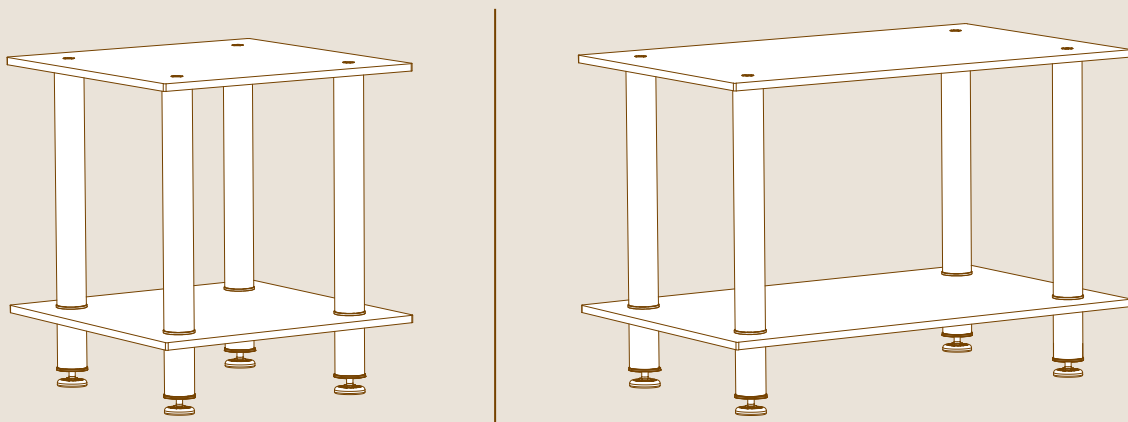

Modular

SYSTEM

SMALL | MEDIUM | LARGE STANDARD UNIT ASSEMBLY INSTRUCTIONS

PARTS

X1

ALLEN KEY FOR M16

X4

M16 ALLEN SCREWS

X4

SCREW CAPS

X2

SMALL SQUARE TOPS L29.5" W29.5" | L75cm W75cm

OR

MEDIUM RECTANGLE TOPS L47" W29.5" | L120cm W75cm

OR

LARGE RECTANGLE TOPS L71" W29.5" | L180cm W75cm

X4

STANDARD SEGMENTS

X4

ADJUSTABLE LEGS

ASSEMBLY

1

2

3