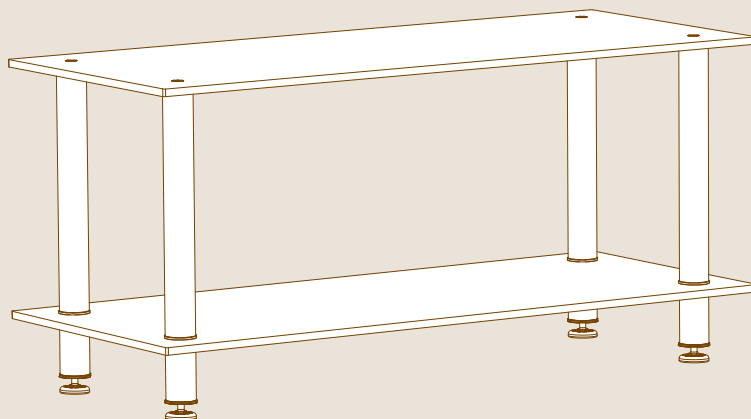

Modular

SYSTEM

SMALL | MEDIUM | LARGE STANDARD UNIT ASSEMBLY INSTRUCTIONS

PARTS

X1

ALLEN KEY FOR M16

X4

M16 ALLEN SCREWS

X4

SCREW CAPS

X2

SMALL SQUARE TOPS L29.5" W29.5" | L75cm W75cm

OR

MEDIUM RECTANGLE TOPS L47" W29.5" | L120cm W75cm

OR

LARGE RECTANGLE TOPS L71" W29.5" | L180cm W75cm

X4

STANDARD SEGMENTS

X4

ADJUSTABLE LEGS

ASSEMBLY

1

2

3