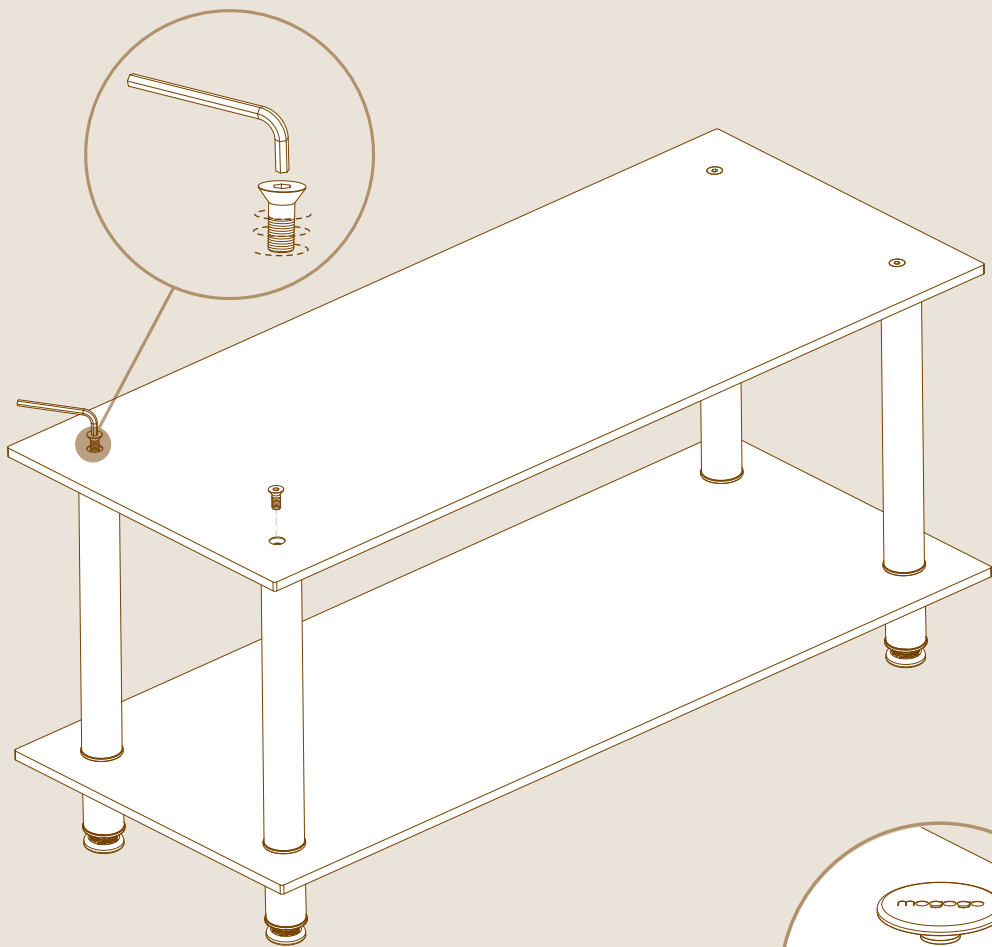

X4

SCREW CAPS

X2

SMALL SQUARE TOPS L29.5" W29.5" | L75cm W75cm

OR

MEDIUM RECTANGLE TOPS L47" W29.5" | L120cm W75cm

OR

LARGE RECTANGLE TOPS L71" W29.5" | L180cm W75cm

X4

STANDARD SEGMENTS

X4

ADJUSTABLE LEGS

ASSEMBLY

1

2

3