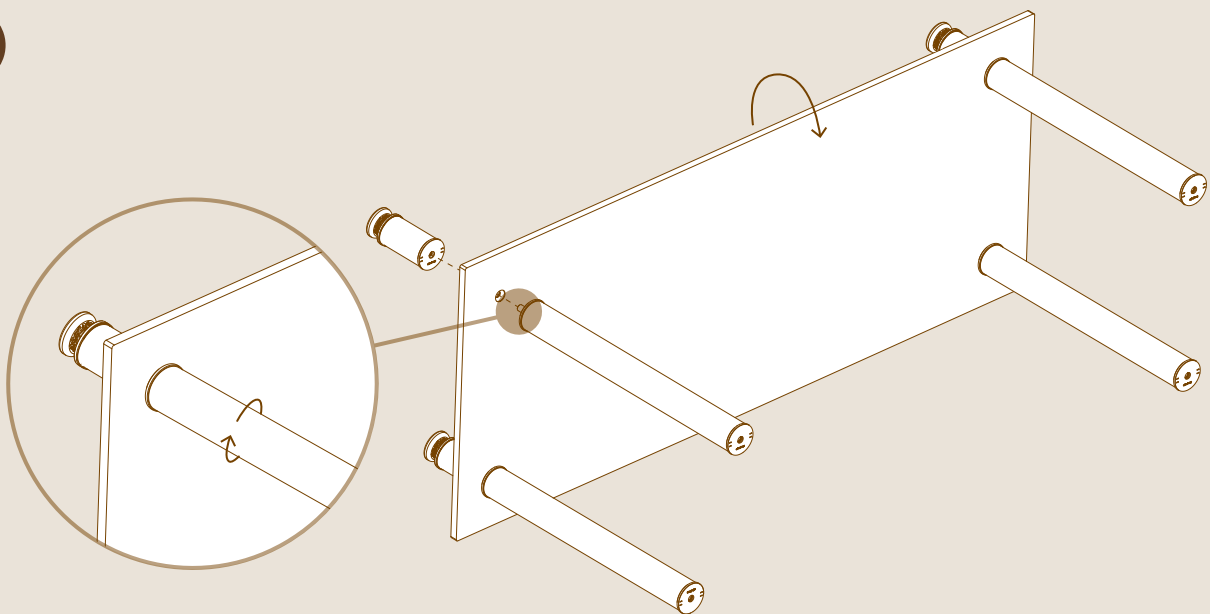

X4

SCREW CAPS

X2

SMALL SQUARE TOPS L29.5" W29.5" | L75cm W75cm

OR

MEDIUM RECTANGLE TOPS L47" W29.5" | L120cm W75cm

OR

LARGE RECTANGLE TOPS L71" W29.5" | L180cm W75cm

X4

STANDARD SEGMENTS

X4

ADJUSTABLE LEGS

ASSEMBLY

1

2

3