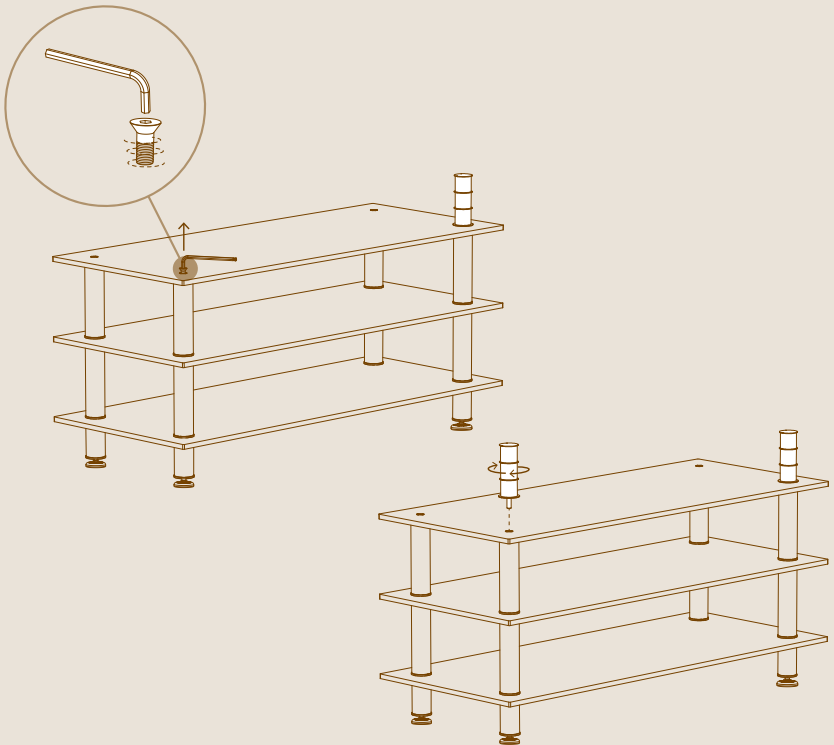

# PARTS

x1

ALLEN KEY FOR M16

x5

HOOKS

x2

ADAPTORS

x2

VERTICAL POLES FOR ARCH

x1

HORIZONTAL POLE FOR ARCH

ARCH AND HOOKS ARE FOR PRACTICAL AND DECORATION PURPOSES -  
A VARIETY OF DÉCOR AND KITCHENWARE CAN BE HANGED.

# ASSEMBLY

1

2

3

4

5

MISSION ACCOMPLISHED, WAY TO GO!