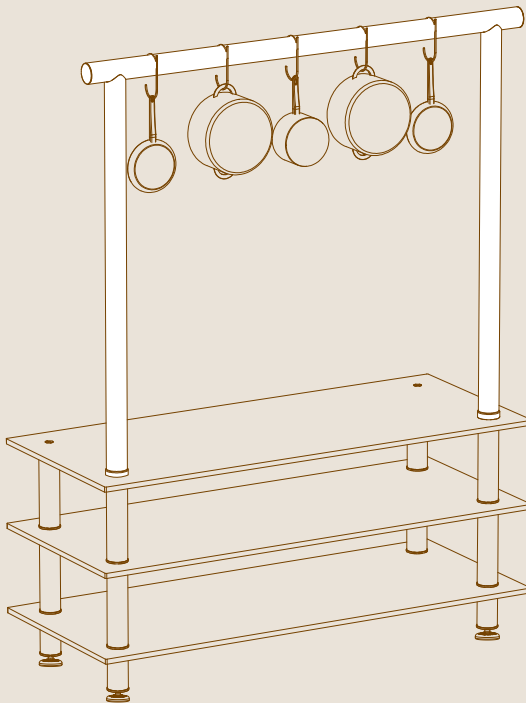

## ARCH

ASSEMBLY INSTRUCTIONS

# PARTS

x1

ALLEN KEY FOR M16

x5

HOOKS

x2

ADAPTORS

x2

VERTICAL POLES FOR ARCH

x1

HORIZONTAL POLE FOR ARCH

ARCH AND HOOKS ARE FOR PRACTICAL AND DECORATION PURPOSES -  
A VARIETY OF DÉCOR AND KITCHENWARE CAN BE HANGED.