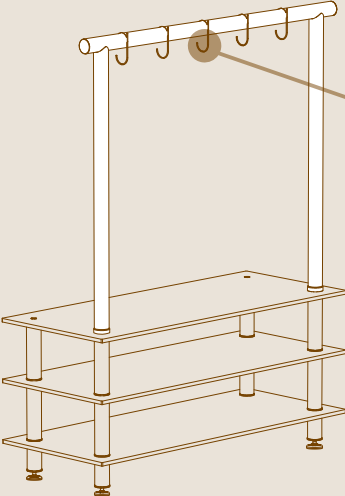

# PARTS

x1

ALLEN KEY FOR M16

x5

HOOKS

x2

ADAPTORS

x2

VERTICAL POLES FOR ARCH

x1

HORIZONTAL POLE FOR ARCH

ARCH AND HOOKS ARE FOR PRACTICAL AND DECORATION PURPOSES -  
A VARIETY OF DÉCOR AND KITCHENWARE CAN BE HANGED.