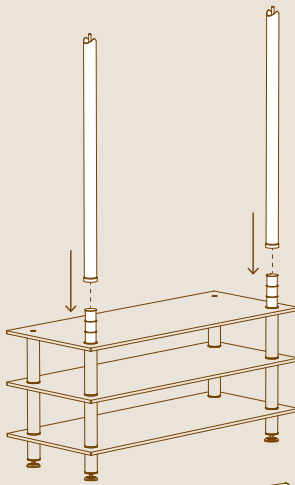

# PARTS

x1

ALLEN KEY FOR M16

x5

HOOKS

x2

ADAPTORS

x2

VERTICAL POLES FOR ARCH

x1

HORIZONTAL POLE FOR ARCH

ARCH AND HOOKS ARE FOR PRACTICAL AND DECORATION PURPOSES -  
A VARIETY OF DÉCOR AND KITCHENWARE CAN BE HANGED.

# ASSEMBLY

1

2

3

4

5

MISSION ACCOMPLISHED, WAY TO GO!