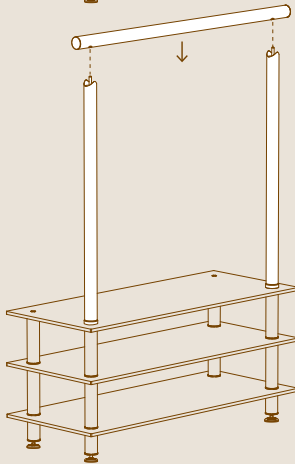

VERTICAL POLES FOR ARCH

x1

HORIZONTAL POLE FOR ARCH

ARCH AND HOOKS ARE FOR PRACTICAL AND DECORATION PURPOSES -  
A VARIETY OF DÉCOR AND KITCHENWARE CAN BE HANGED.

# ASSEMBLY

1

2

3

4

5

MISSION ACCOMPLISHED, WAY TO GO!