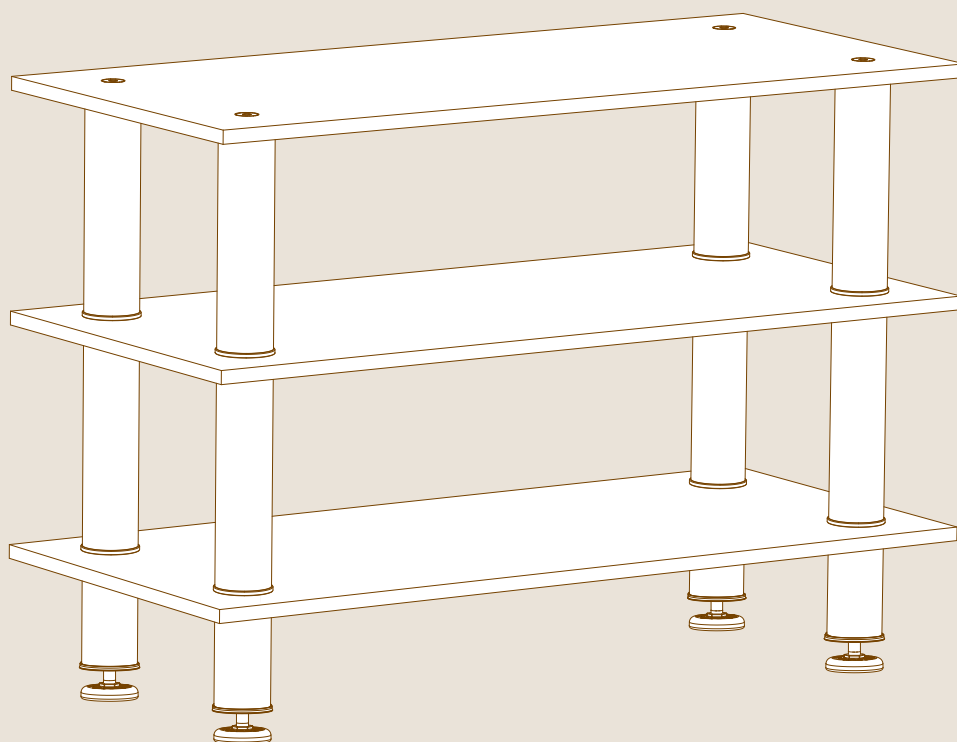

Modular

SYSTEM

CREATIVE EXTENSION UNIT

ASSEMBLY INSTRUCTIONS

PARTS

X1

ALLEN KEY FOR M16

X4

M16 ALLEN SCREWS

X4

SCREW CAPS

X3

47" EXTENSION TOPS L47" W21" | L120cm W54cm

X8

12" | 30cm SEGMENTS

X4

ADJUSTABLE LEG

ASSEMBLY

1

2

3

4

5

JOB WELL DONE, WAY TO GO!

Joined with curved creative units,
the extension unit can be assembled in countless configurations