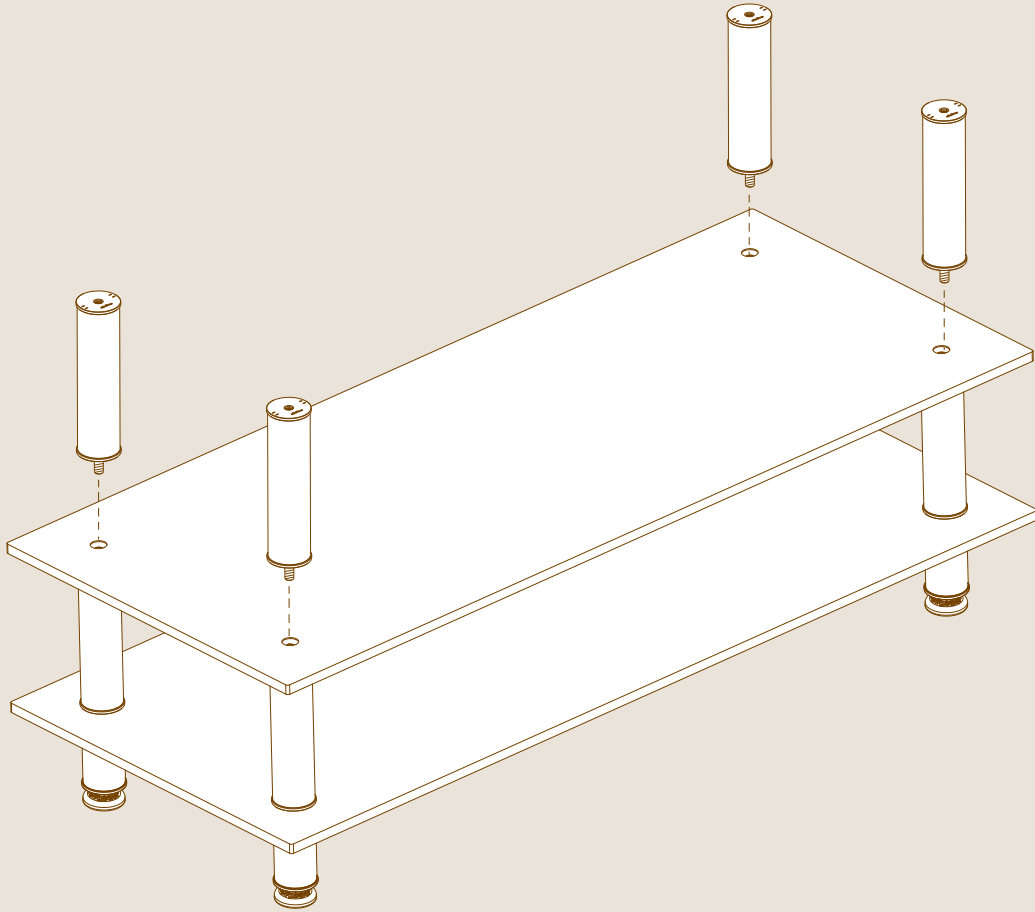

M16 ALLEN SCREWS

X4

SCREW CAPS

X3

47" EXTENSION TOPS L47" W21" | L120cm W54cm

X8

12" | 30cm SEGMENTS

X4

ADJUSTABLE LEG

ASSEMBLY

1

2

3

4

5

JOB WELL DONE, WAY TO GO!

Joined with curved creative units,
the extension unit can be assembled in countless configurations