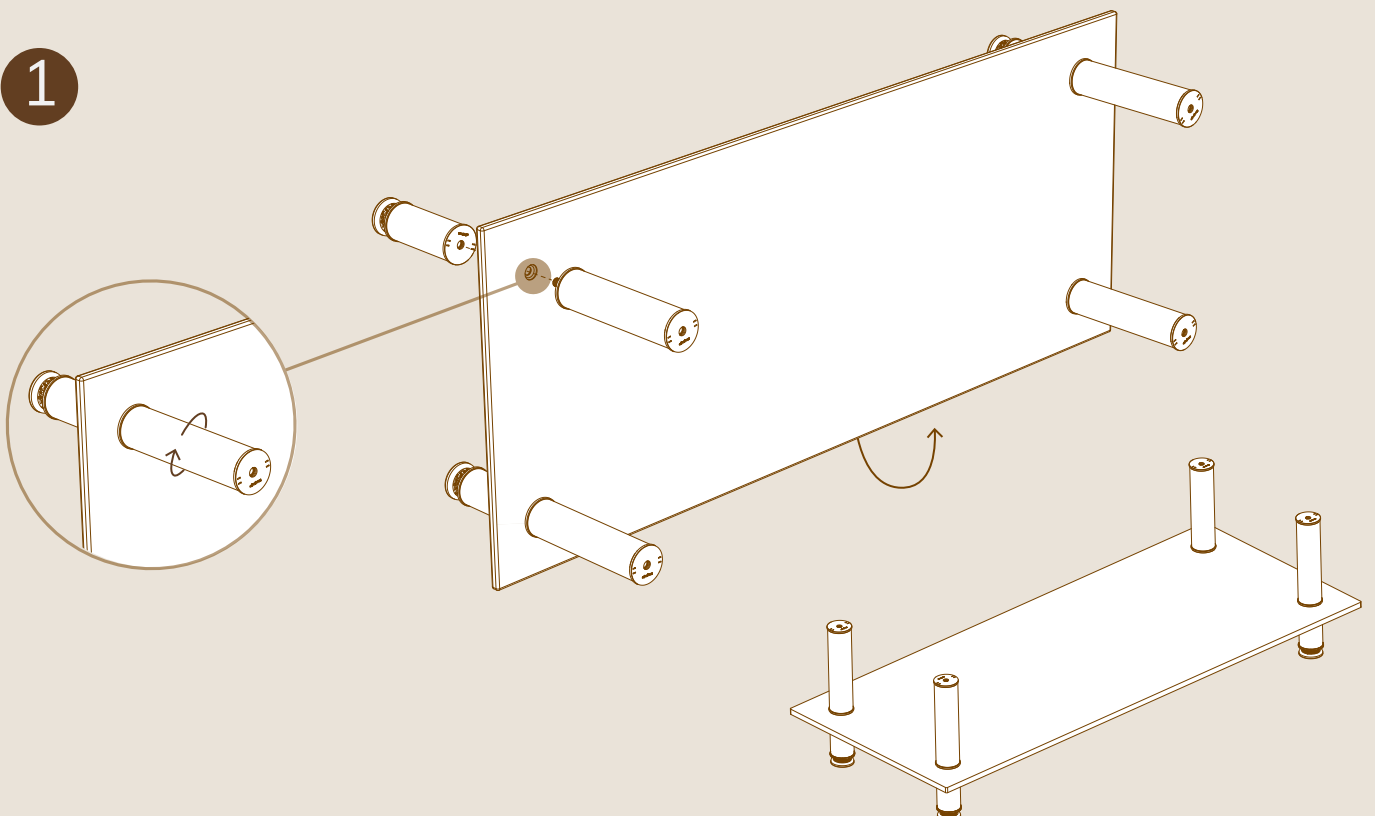

M16 ALLEN SCREWS

X4

SCREW CAPS

X3

47" EXTENSION TOPS L47" W21" | L120cm W54cm

X8

12" | 30cm SEGMENTS

X4

ADJUSTABLE LEG

ASSEMBLY

1

2

3

4

5

JOB WELL DONE, WAY TO GO!

Joined with curved creative units,
the extension unit can be assembled in countless configurations