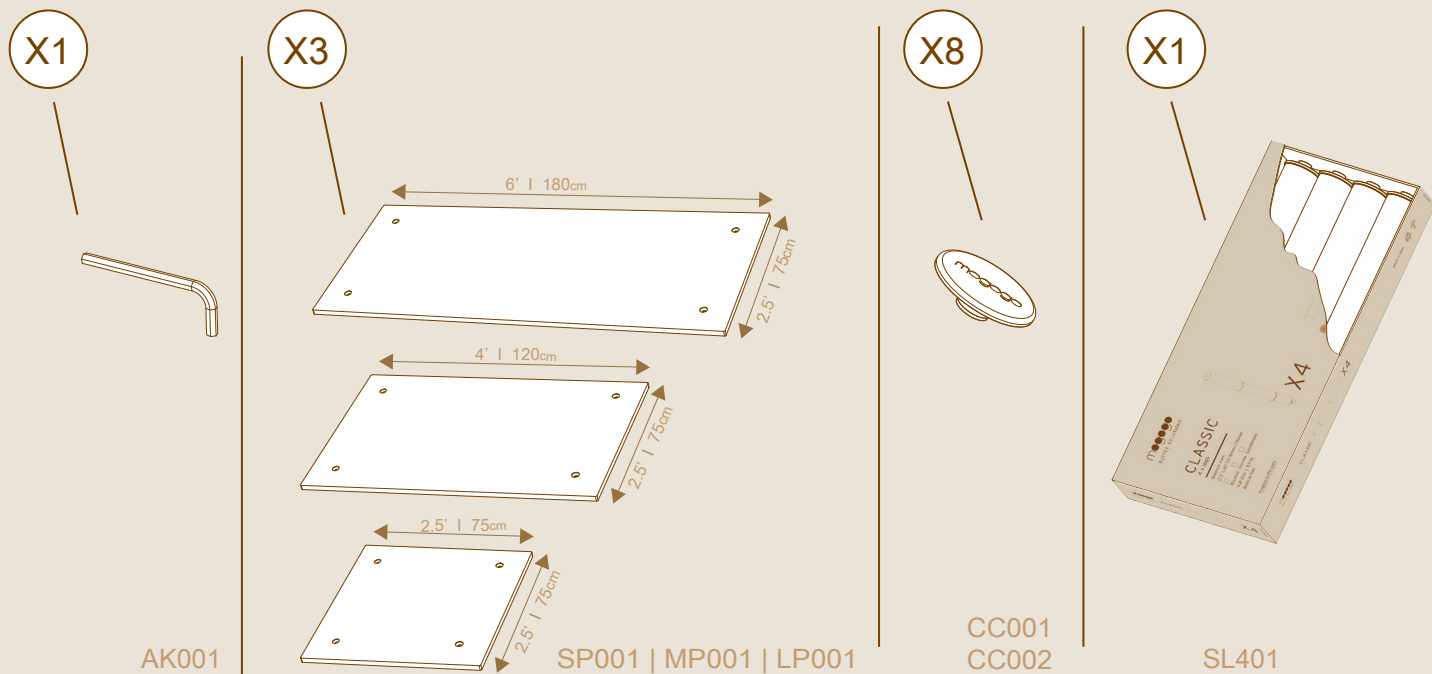

# Large | Medium | Small standard unit

Assembly instructions

ITEM# SU003

ITEM# SU002

ITEM# SU001

## Parts

1

Please disassemble legs into segments

2

Start by turning the platform on its side

3

4